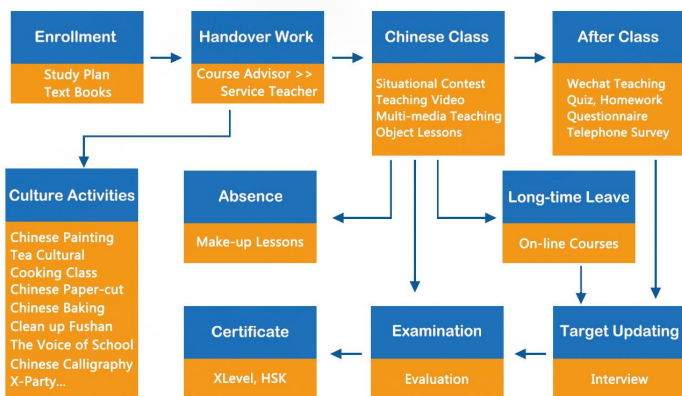

新环球汉语是中国对外汉语市场的开拓者，为外国学生提供有别于大学的更加个性化、灵活和高效的国际汉语课程。

XMandarin is a pioneer in the Mandarin education market and was established to provide a more personal, flexible and time efficient alternative to universities.

XMandarin Provides Practical Chinese Courses:

综合课	Comprehensive Chinese	商务课	Business Chinese
会话课	Conversational Chinese	企业培训	Corporate Training
HSK考试课	HSK Preparation	儿童汉语	Kids Chinese
线上课	Online Courses	夏令营	Summer Camp
文化活动	Culture Activities	实习	Internship

新环球汉语教学管理体系
XMANDARIN TEACHING SYSTEM