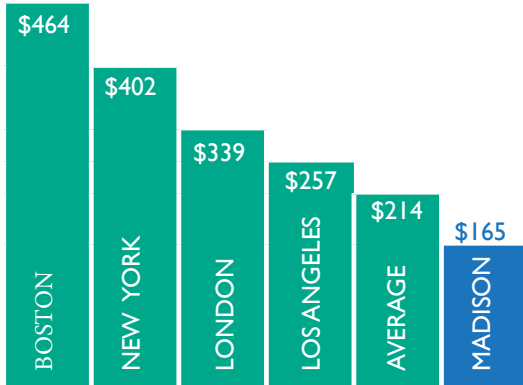

We also offer Homestay accommodation with a WESLI-approved host family, giving you opportunity to experience American culture and enjoy the famous friendliness of Wisconsinites!

Homestays are all full board and are booked on a single room basis. Each are located usually within a 45-minute commute of the school by public transport.