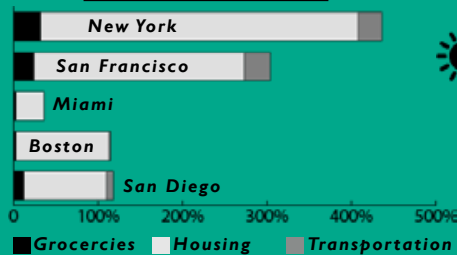

Cost Comparison

Madison Weather