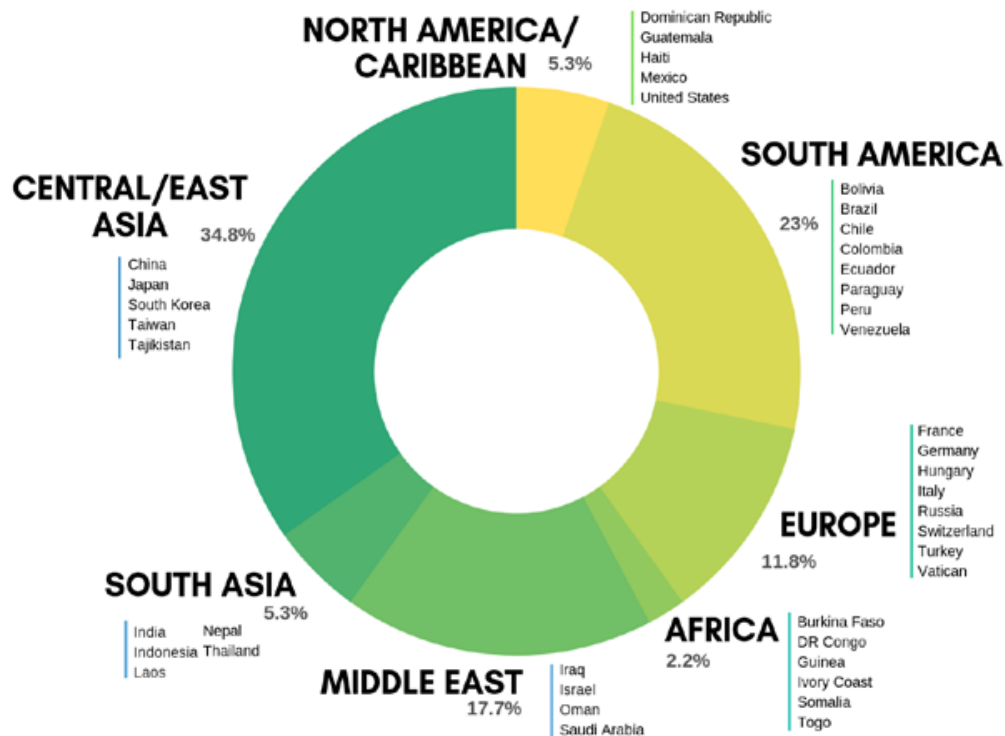

The iconic state capitol building was designed in what is now WESLI by Architect George B. Post & Sons from New York!