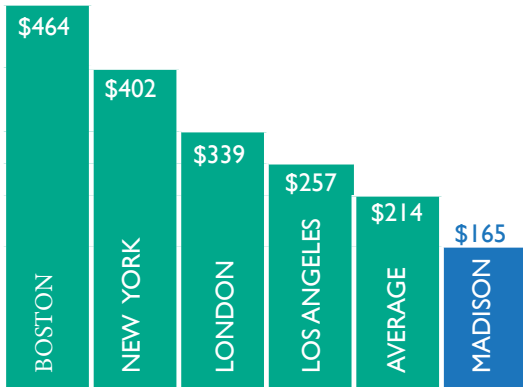

Homestays are all full board and are booked on a single room basis. Each are located usually within a 45-minute commute of the school by public transport.

City Affordability

*source: Cities in Focus 2018 Report on student.com