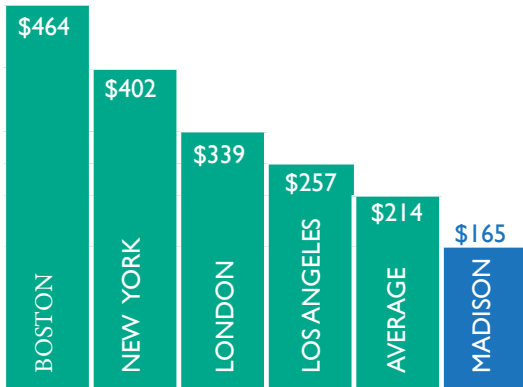

We also offer Homestay accommodation with a WESLI-approved host family, giving you opportunity to experience American culture and enjoy the famous friendliness of Wisconsinites!

Homestays are all full board and are booked on a single room basis. Each are located usually within a 45-minute commute of the school by public transport.