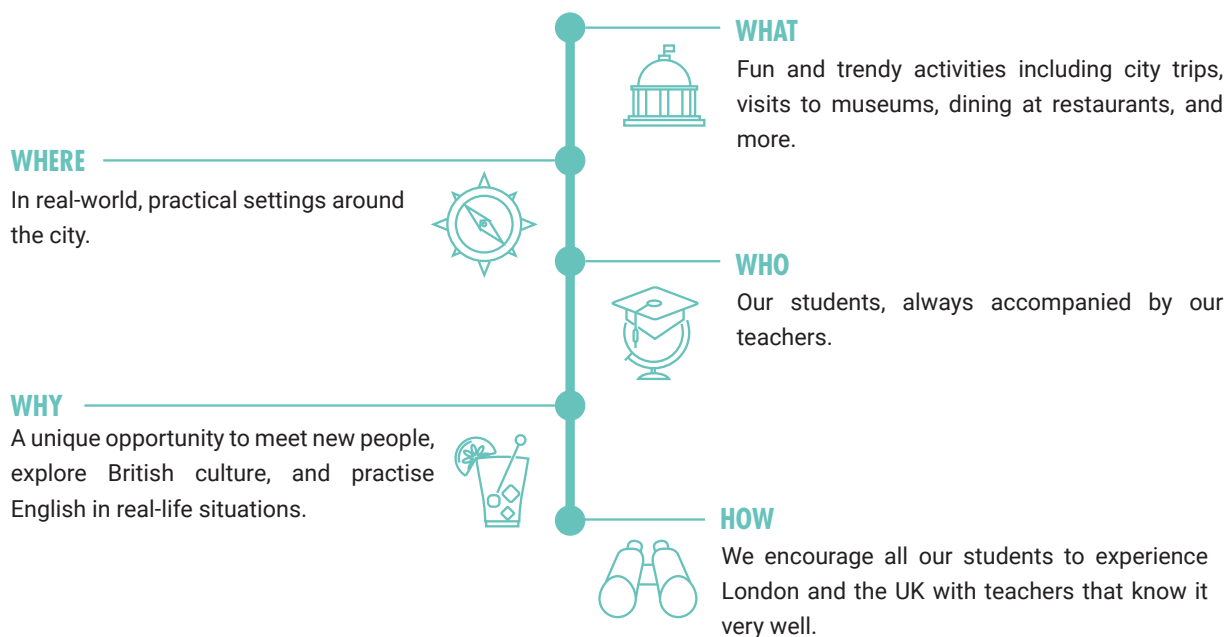

OUR 4-DAY PROGRAMME

At UK College of English, we offer a unique 4-day programme, allowing students to complete their full-time studies from Monday to Thursday. This flexible schedule ensures students cover the same number of hours as a traditional 5-day course, but in just four days.

Students attend classes for four days and apply their learning in real-world settings on Fridays.

	MONDAY	TUESDAY	WEDNESDAY	THURSDAY	FRIDAY
09:00 - 10:30	AM classes 15 hours/week	AM classes 15 hours/week	AM classes 15 hours/week	AM classes 15 hours/week	Extracurricular activities
10:45 - 12:15				(Class finishes at 12:15)	
12:30 - 13:30					
14:15 - 15:45	PM classes 12 hours/week	PM classes 12 hours/week	PM classes 12 hours/week	PM classes 12 hours/week	Extracurricular activities
16:00 - 17:30					
18:30 - 20:30	EVENING classes 4 hours/week		EVENING classes 4 hours/week		Extracurricular activities

OUR SOCIAL FRIDAYS - EXTRACURRICULAR ACTIVITIES

Students can make the most of their Fridays, either by joining our fun and engaging Social Fridays, which feature organised trips, cultural events, and activities around London. Alternatively, they can use the extra day to relax, work, or spend time with their family.

LanguageCourse^{net} Book at worldwide lowest price at:
<https://www.languagecourse.net/school-uk-college-of-english-london.php3>

+1 646 503 18 10
 +31 858880253

+44 330 124 03 17
 +7 4995000466

+34 93 220 38 75
 +46 844 68 36 76

+33 1-78416974
 +47 219 30 570

+41 225 180 700
 +45 898 83 996

+49 221 747 40042
 +39 800 934 127

+43 720116182
 +48 223 988 072

+81 (50) 50507957 +55 213 958 08 76 +86 183 2705 9463