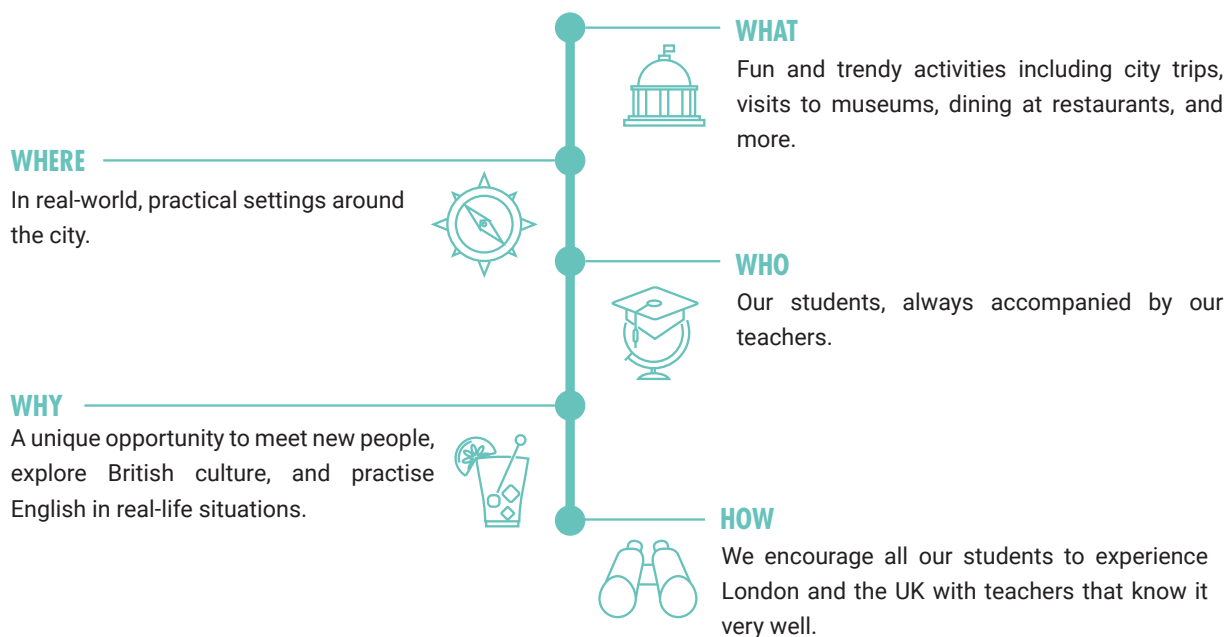

OUR 4-DAY PROGRAMME

At UK College of English, we offer a unique 4-day programme, allowing students to complete their full-time studies from Monday to Thursday. This flexible schedule ensures students cover the same number of hours as a traditional 5-day course, but in just four days.

Students attend classes for four days and apply their learning in real-world settings on Fridays.

	MONDAY	TUESDAY	WEDNESDAY	THURSDAY	FRIDAY
09:00 - 10:30	AM classes 15 hours/week	AM classes 15 hours/week	AM classes 15 hours/week	AM classes 15 hours/week	Extracurricular activities
10:45 - 12:15				(Class finishes at 12:15)	
12:30 - 13:30					
14:15 - 15:45	PM classes 12 hours/week	PM classes 12 hours/week	PM classes 12 hours/week	PM classes 12 hours/week	Extracurricular activities
16:00 - 17:30					
18:30 - 20:30	EVENING classes 4 hours/week		EVENING classes 4 hours/week		Extracurricular activities

OUR SOCIAL FRIDAYS - EXTRACURRICULAR ACTIVITIES

Students can make the most of their Fridays, either by joining our fun and engaging Social Fridays, which feature organised trips, cultural events, and activities around London. Alternatively, they can use the extra day to relax, work, or spend time with their family.

LanguageCourse^{net} Book at worldwide lowest price at:
<https://www.languagecourse.net/school-uk-college-of-english-london.php3>