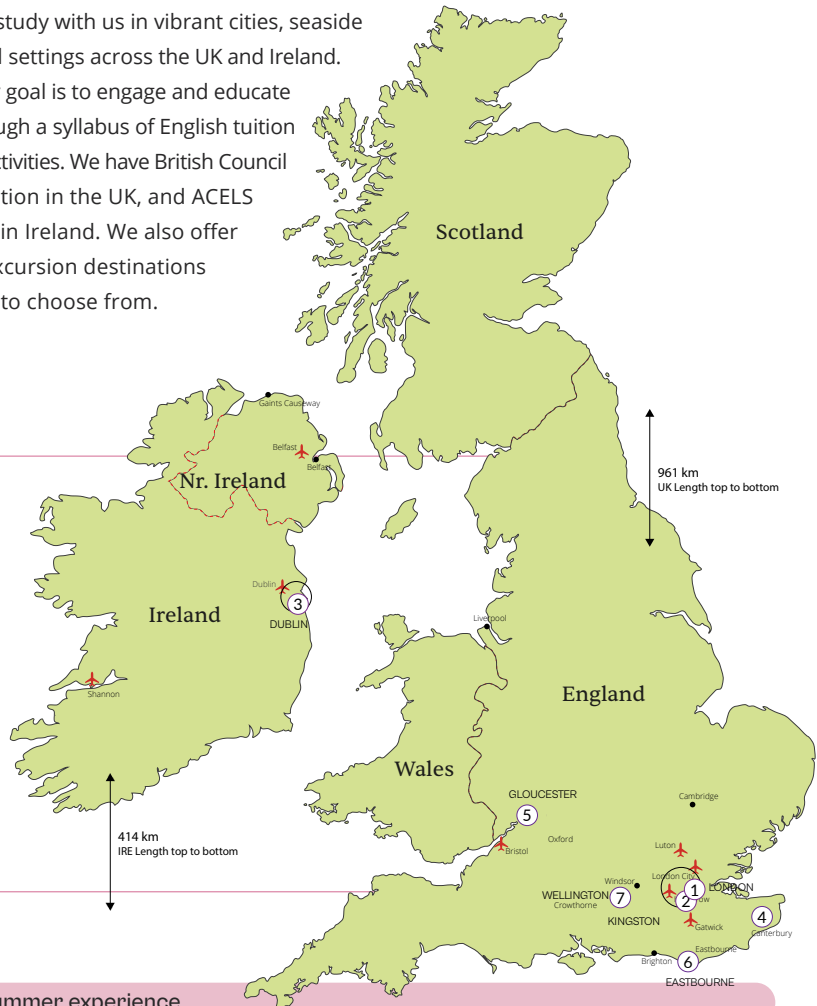

Locations

Summer Centres UK & Ireland

- ① London Docklands (page 12)
- ② London Greenwich (page 13)
- ③ Dublin (page 16)
- ④ Canterbury (page 14)
- ⑤ Gloucester (page 15)
- ⑥ Eastbourne (page 18)
- ⑦ Wellington College (page 20)

Student excursions

Students have the chance to see more of the UK or Ireland with exciting weekly excursions. These vary by centre, and students can visit popular and historic areas, such as Oxford, Brighton, Cambridge, Glendalough, Ardgillan or Skerries to discover more about the history and culture of the UK or Ireland. Our excursions and activities are linked to the lesson plans and give students more opportunities to socialise while practising their new language skills.