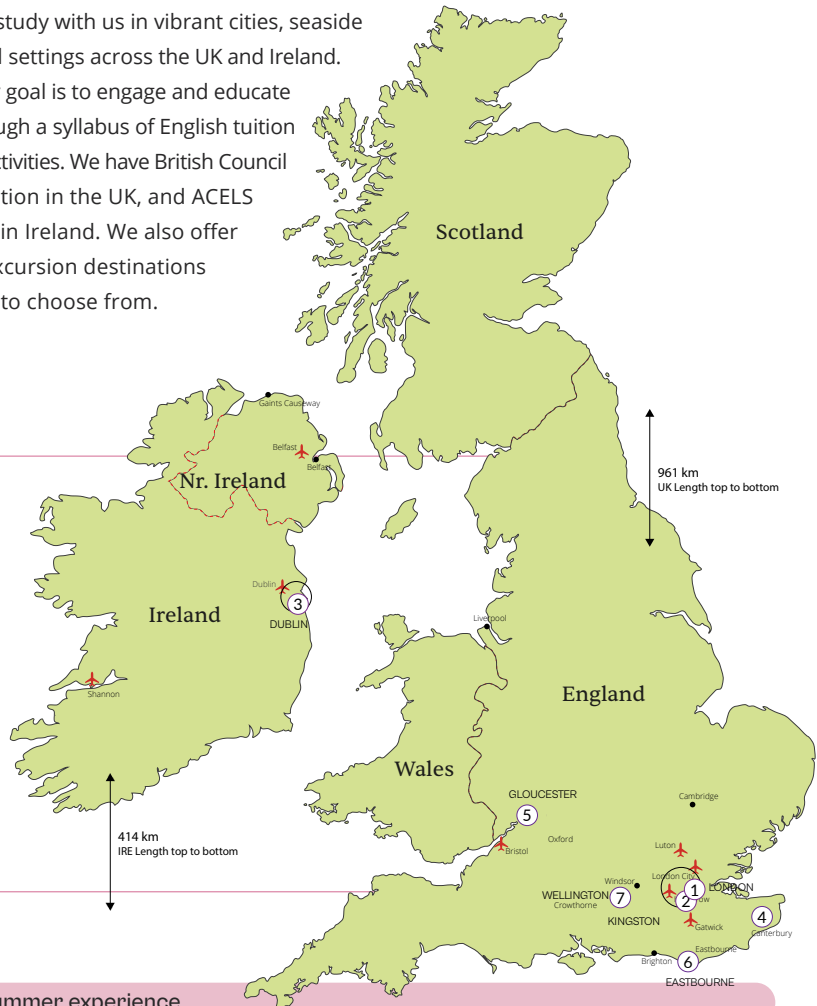

We have seven summer centres, All of our centres are selected especially for their locations, facilities, and welcoming atmospheres. Because we know that different people benefit from different environments, students can study with us in vibrant cities, seaside towns or rural settings across the UK and Ireland.

Locations

Summer Centres UK & Ireland

- ① London Docklands (page 12)
- ② London Greenwich (page 13)
- ③ Dublin (page 16)
- ④ Canterbury (page 14)
- ⑤ Gloucester (page 15)
- ⑥ Eastbourne (page 18)
- ⑦ Wellington College (page 20)

Student excursions

Students have the chance to see more of the UK or Ireland with exciting weekly excursions. These vary by centre, and students can visit popular and historic areas, such as Oxford, Brighton, Cambridge, Glendalough, Ardgillan or Skerries to discover more about the history and culture of the UK or Ireland. Our excursions and activities are linked to the lesson plans and give students more opportunities to socialise while practising their new language skills.