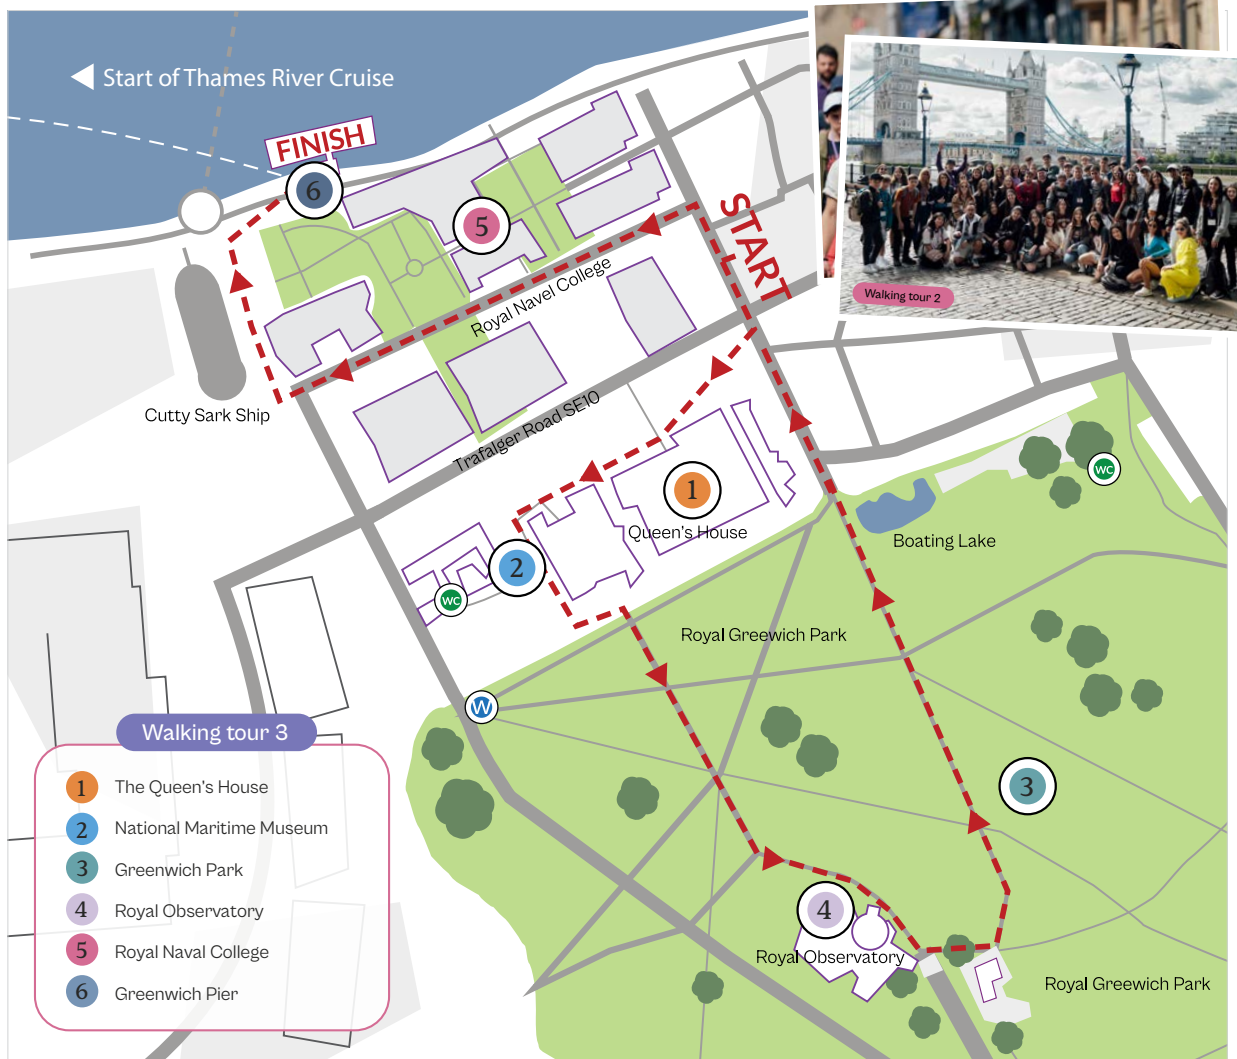

Explore the historic capital of the UK on foot

Sample London Walking Tours - 3

Walking tour 3

Walking Tour - 1

Thames River Cruise • London Eye • Big Ben • Houses of Parliament

Walking Tour - 2

Tower of London • Tower Bridge • HMS Belfast • The Southbank

Walking Tour - 3

Greenwich Maritime Museum • Greenwich Park • The Royal Observatory

Walking Tour - 4

Madame Tussauds • Knightsbridge • The Science Museum

Walking Tour - 5

British Museum • Tottenham Court Road • Regents Street • Oxford Street

Walking Tour - 6

Camden Lock Market- Amy Winehouse Statue- Camden Lock Market

Walking Tour - 7

London Wall- Spitalfield's Market- Brick Lane- Diagon Alley (Harry Potter)

Follow tailored tour routes to see the best London has to offer