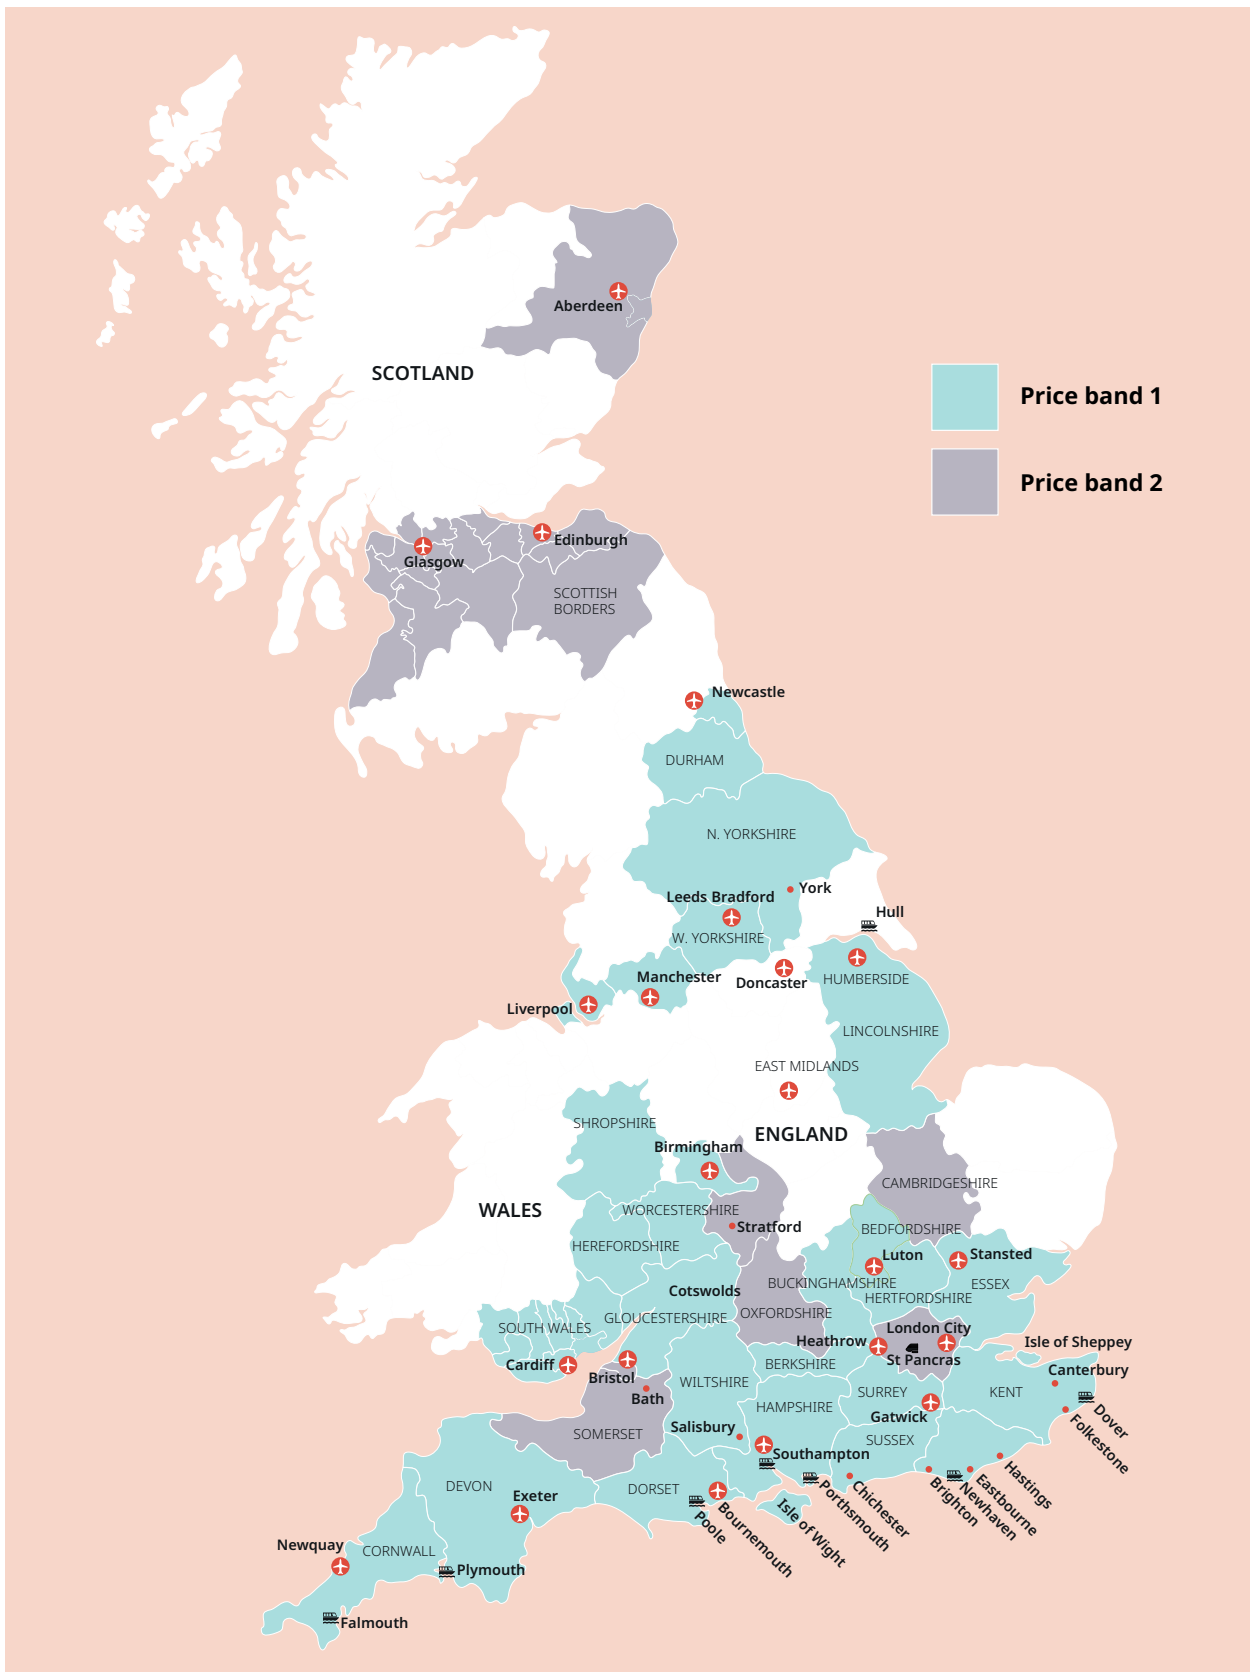

 +43 720116182
 +48 223 988 072

UK English

UK English

Tower Bridge, London

Cornwall

Classic home tuition language programme

Price Band	15hrs lessons	20hrs lessons	25hrs lessons	30hrs lessons	Extra night full board
1	£1,080	£1,280	£1,480	£1,680	£115
2	£1,195	£1,395	£1,595	£1,795	£125