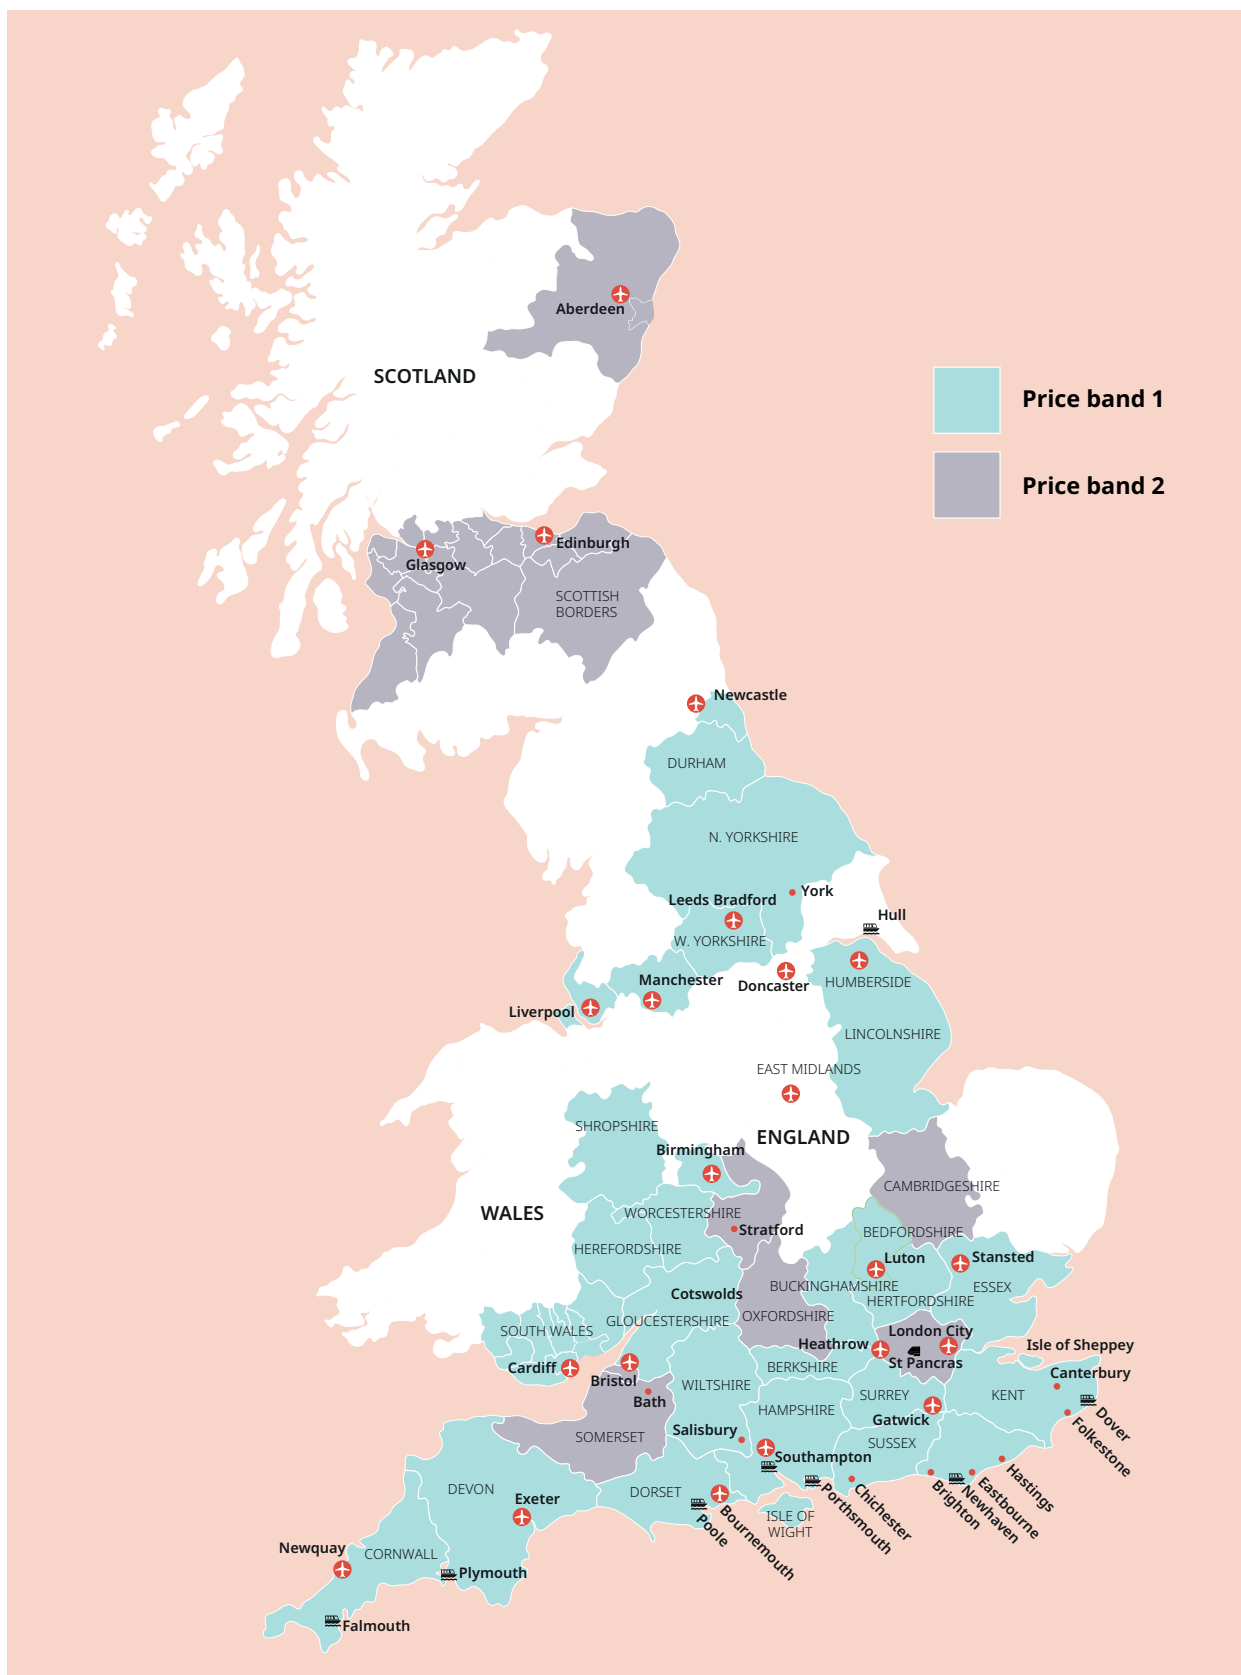

 +55 213 958 08 76

 +86 183 2705 9463

UK English

UK English

Tower Bridge, London

Cornwall

Classic home tuition language programme

Price Band	15hrs lessons	20hrs lessons	25hrs lessons	30hrs lessons	Extra night full board
1	£1,030	£1,220	£1,410	£1,595	£110
2	£1,145	£1,335	£1,525	£1,710	£120