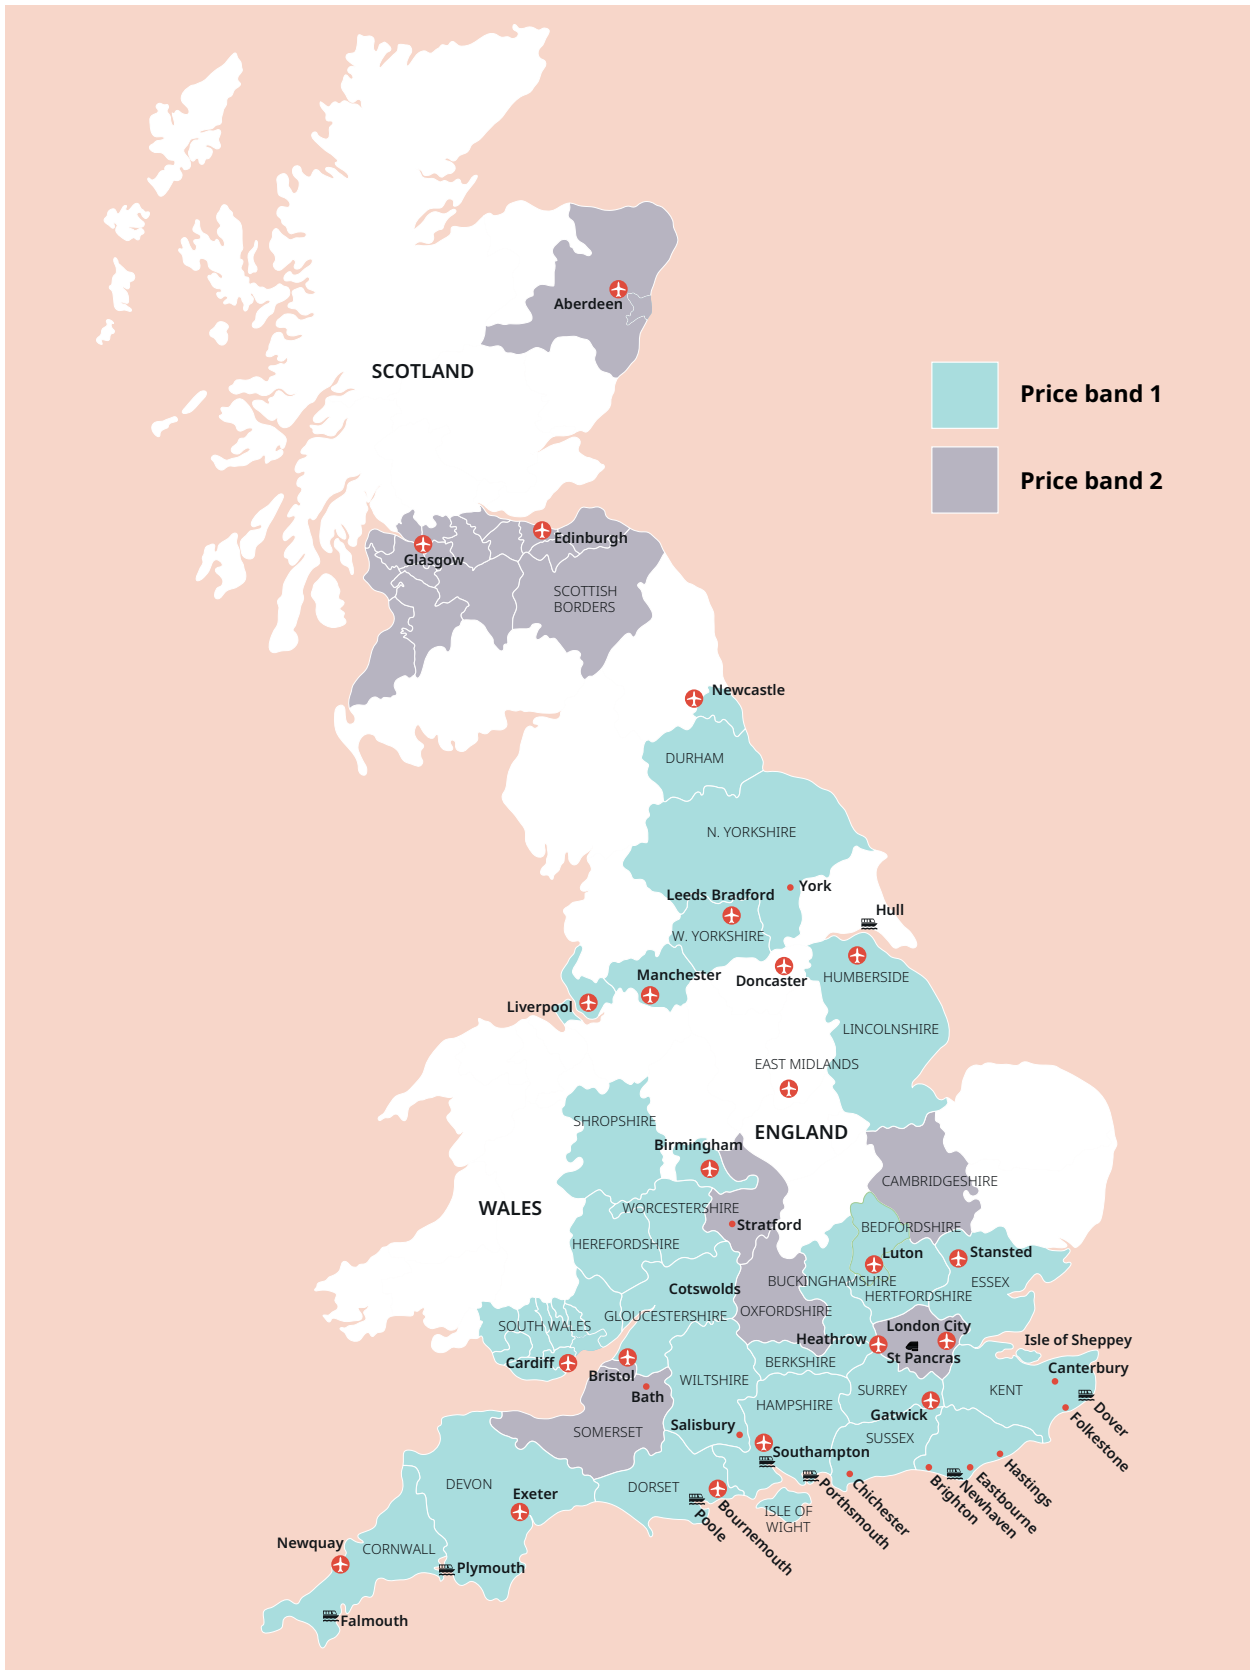

 +55 213 958 08 76

 +86 183 2705 9463

UK English

UK English

Tower Bridge, London

Cornwall

Classic home tuition language programme

Price Band	15hrs lessons	20hrs lessons	25hrs lessons	30hrs lessons	Extra night full board
1	£1,030	£1,220	£1,410	£1,595	£110
2	£1,145	£1,335	£1,525	£1,710	£120