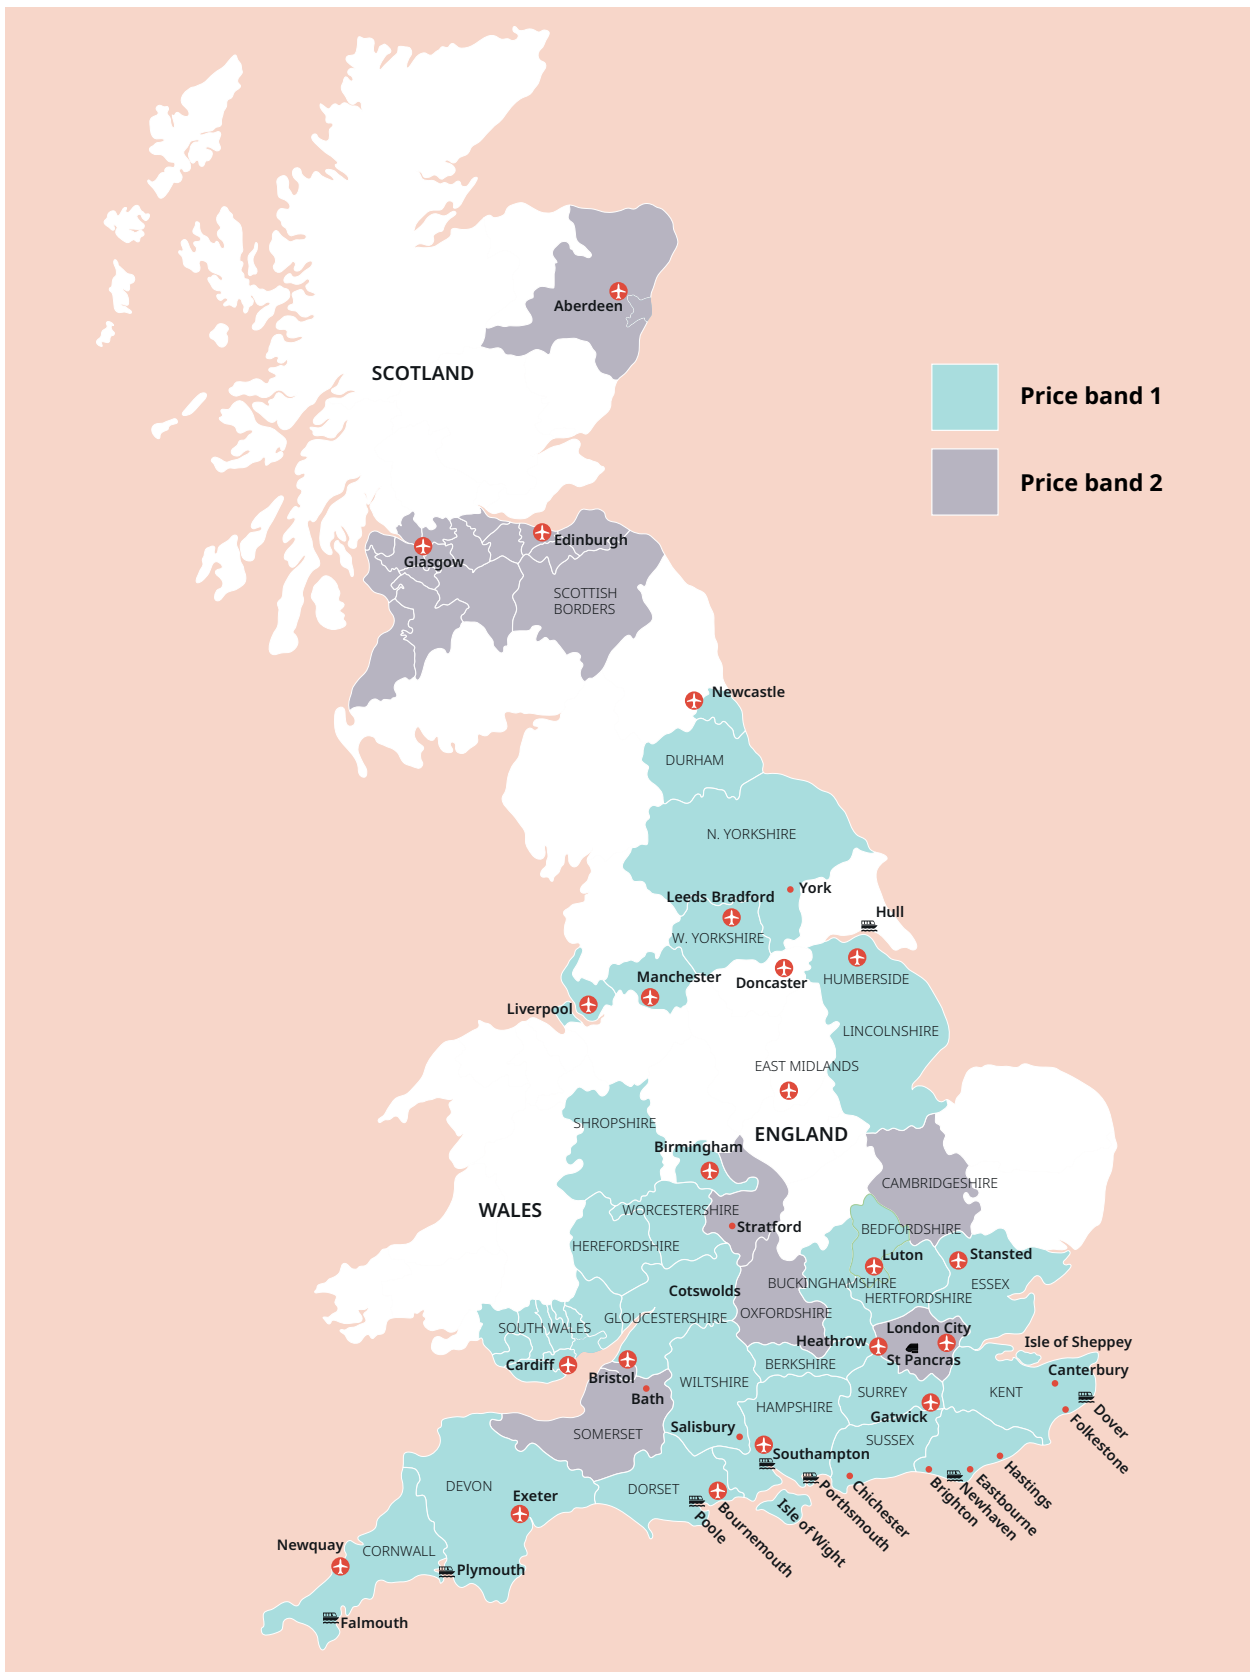

Countries

20 languages
30+ countries worldwide

UK English

LanguageCourse^{net} Book at worldwide lowest price at:

<https://www.languagecourse.net/school-study--live-in-your-teachers-home-vienna.php3>

🇺🇸 +1 646 503 18 10