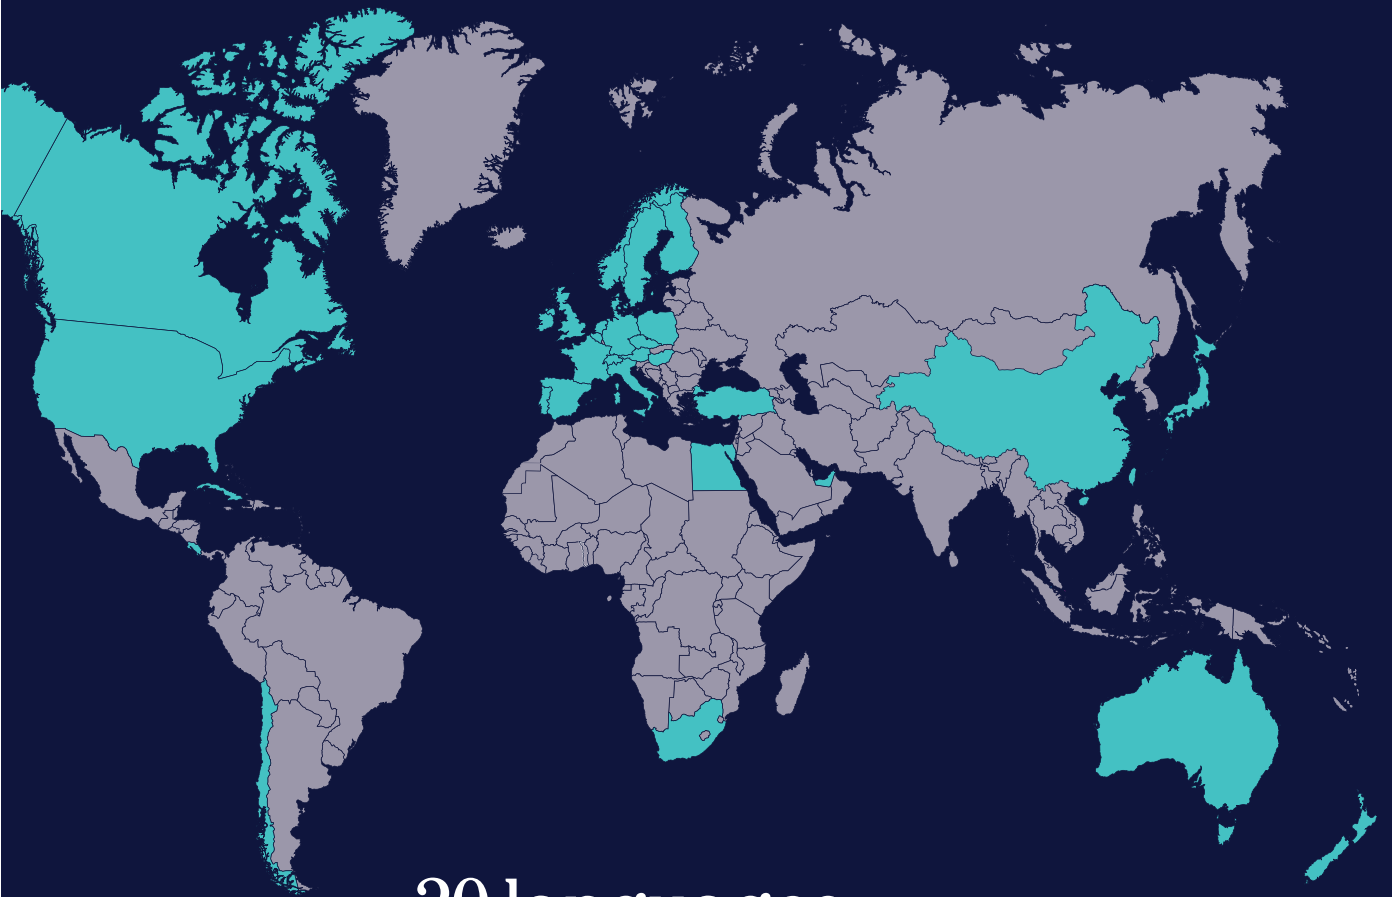

Countries

20 languages
30+ countries worldwide

UK English

LanguageCourse^{net} Book at worldwide lowest price at:

<https://www.languagecourse.net/school-study--live-in-your-teachers-home-vienna.php3>

🇺🇸 +1 646 503 18 10