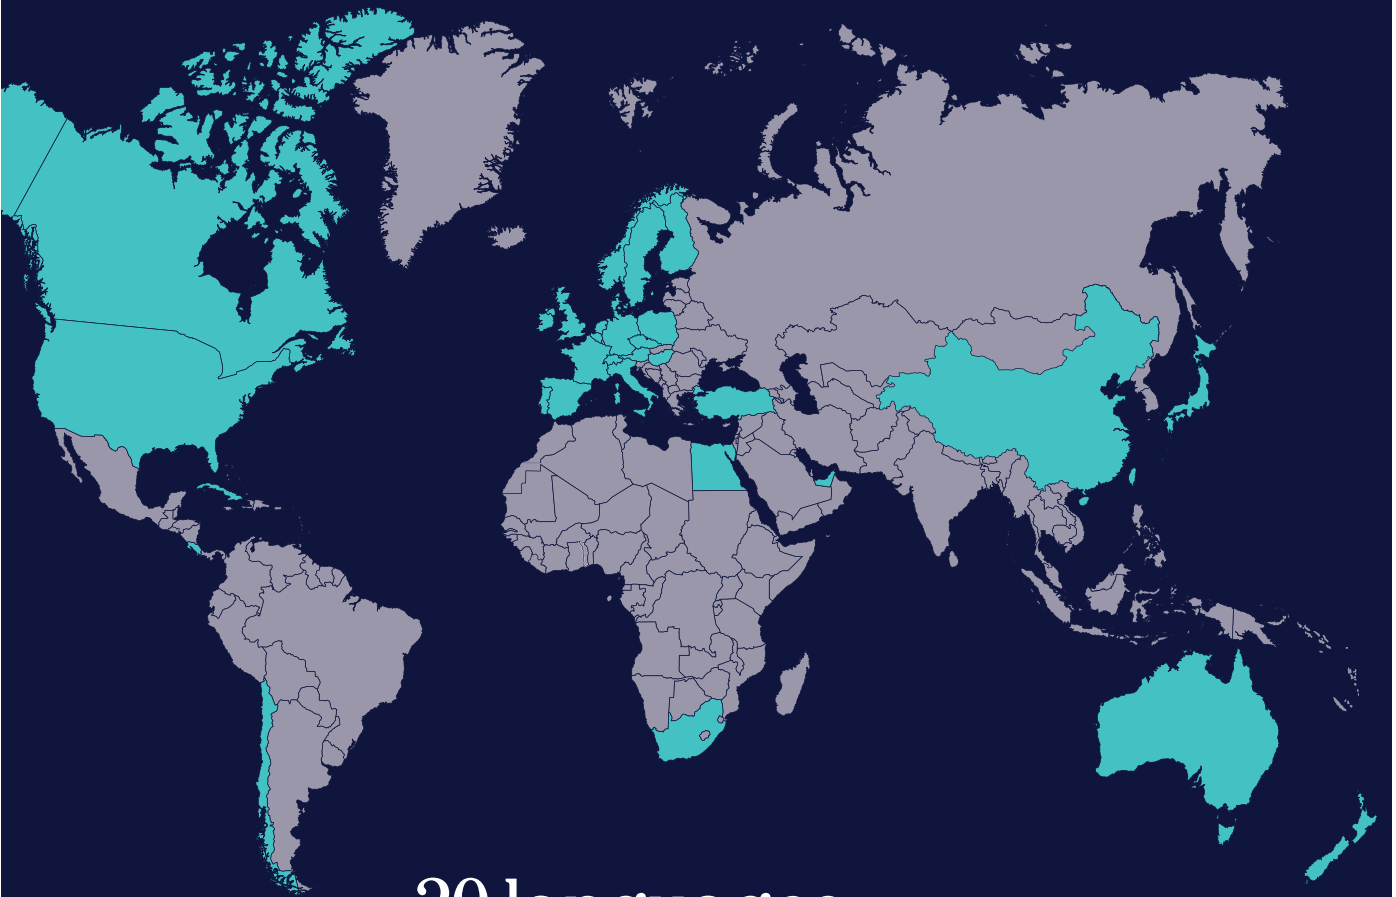

Countries

20 languages
30+ countries worldwide

Book at worldwide lowest price at:

<https://www.languagecourse.net/school-study--live-in-your-teachers-home-venice.php3>

+1 646 503 18 10
 +31 858880253

+44 330 124 03 17
 +7 4995000466

+34 93 220 38 75
 +46 844 68 36 76

+33 1-78416974
 +47 219 30 570

+41 225 180 700
 +45 898 83 996

+49 221 747 40042
 +39 800 934 127

+43 720116182
 +48 223 988 072

+81 (50) 50507957

+55 213 958 08 76

+86 183 2705 9463