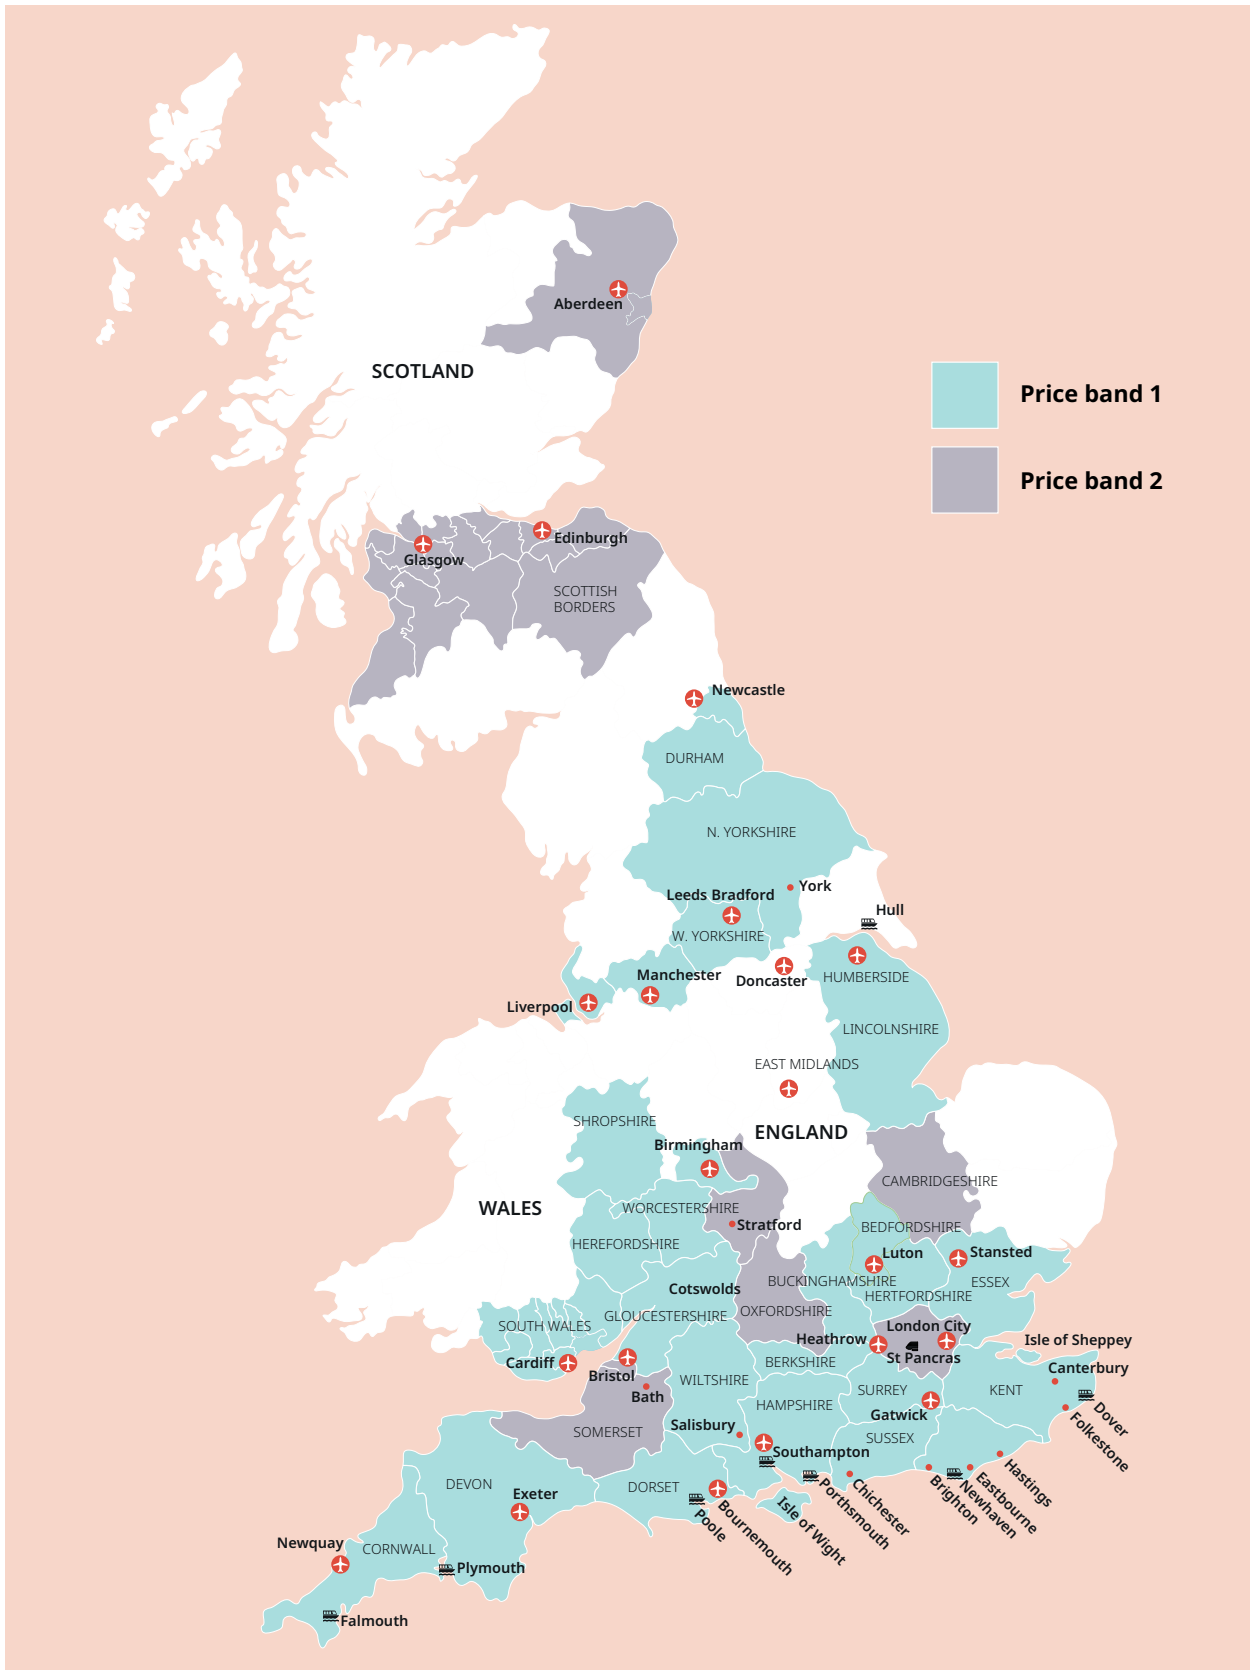

UK English

LanguageCourse^{net} Book at worldwide lowest price at:
<https://www.languagecourse.net/school-study--live-in-your-teachers-home-turku.php3>

🇺🇸 +1 646 503 18 10
🇧🇷 +31 858880253

🇬🇧 +44 330 124 03 17
🇩🇪 +7 4995000466

🇪🇸 +34 93 220 38 75
🇫🇷 +46 844 68 36 76

🇩🇪 +33 1-78416974
🇩🇪 +47 219 30 570

🇨🇦 +41 225 180 700
🇨🇦 +45 898 83 996

🇩🇪 +49 221 747 40042
🇮🇹 +39 800 934 127

🇩🇪 +43 720116182
🇩🇪 +48 223 988 072

🇺🇸 +81 (50) 50507957

🇩🇪 +81 213 958 08 76

🇩🇪 +86 183 2705 9463