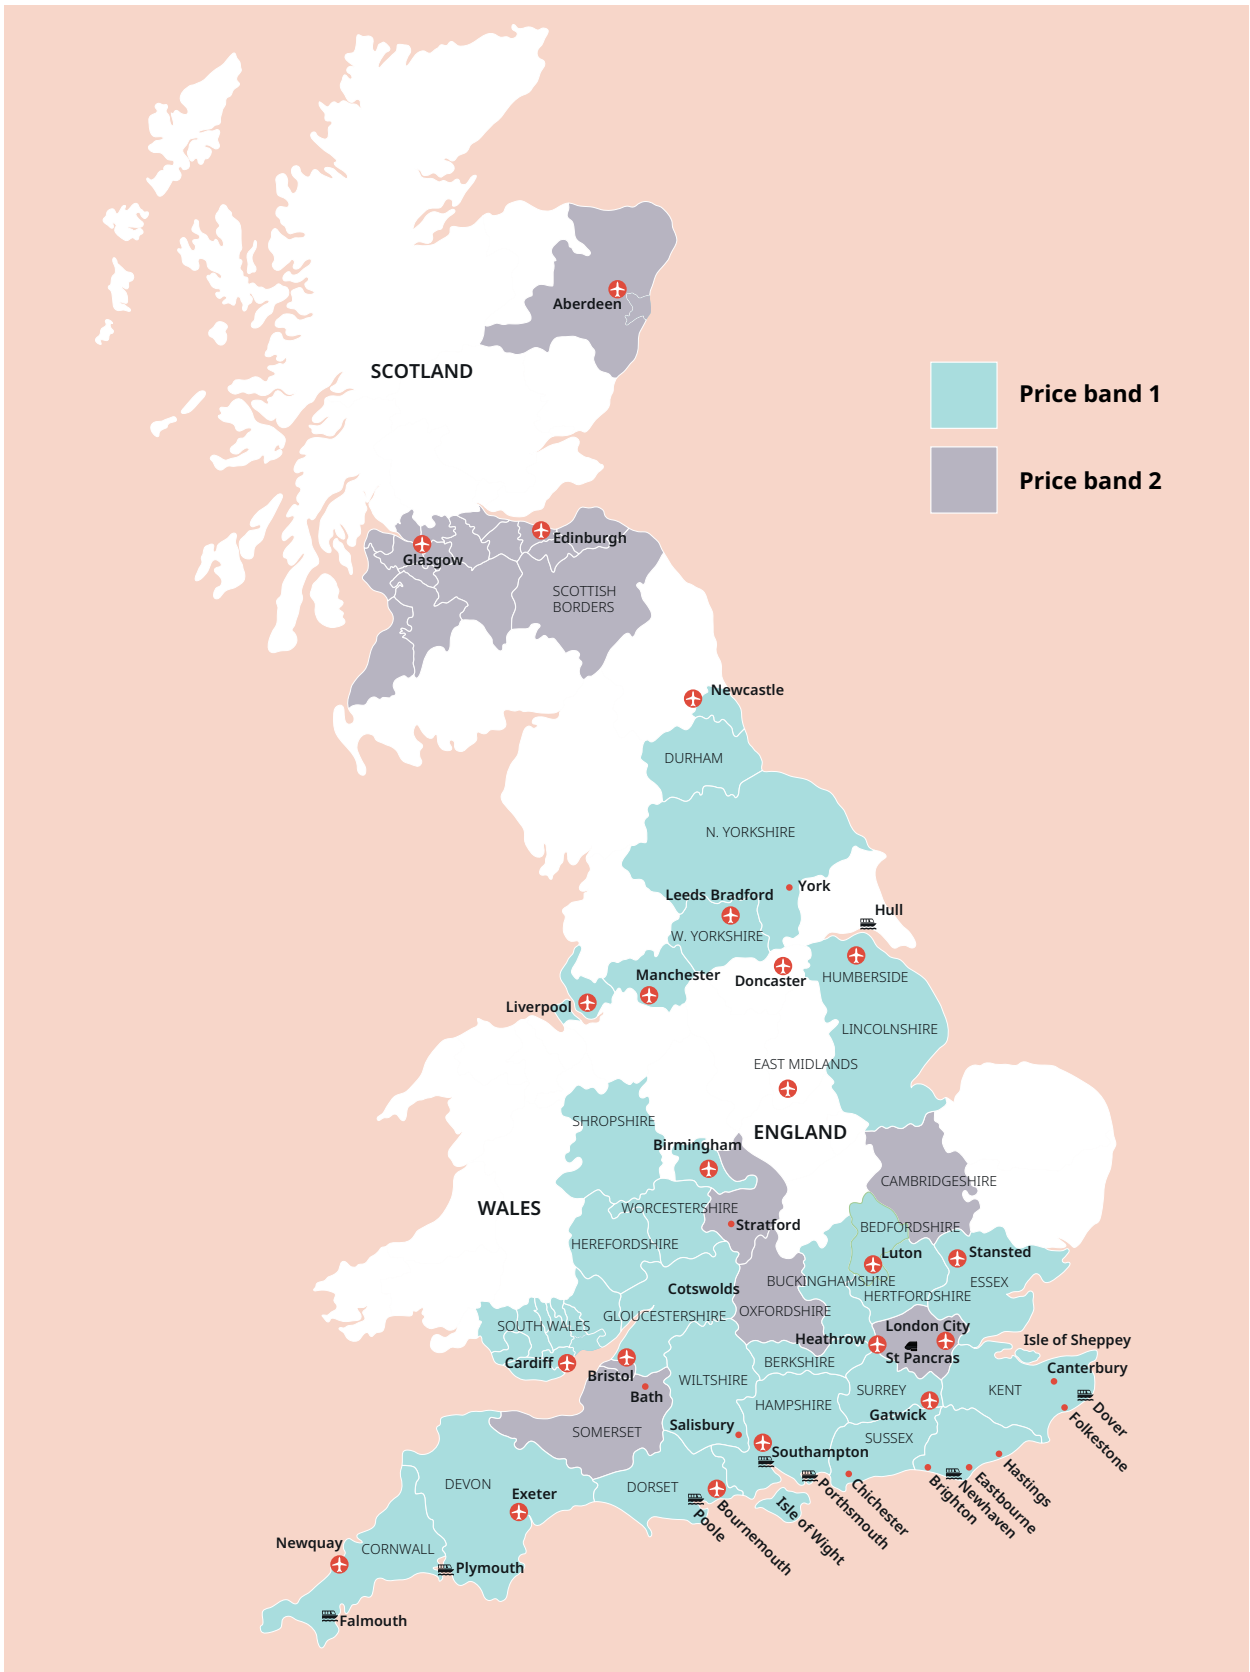

Countries

20 languages
30+ countries worldwide

UK English

UK English

Tower Bridge, London

Cornwall

Classic home tuition language programme

Price Band	15hrs lessons	20hrs lessons	25hrs lessons	30hrs lessons	Extra night full board
1	£1,080	£1,280	£1,480	£1,680	£115
2	£1,195	£1,395	£1,595	£1,795	£125