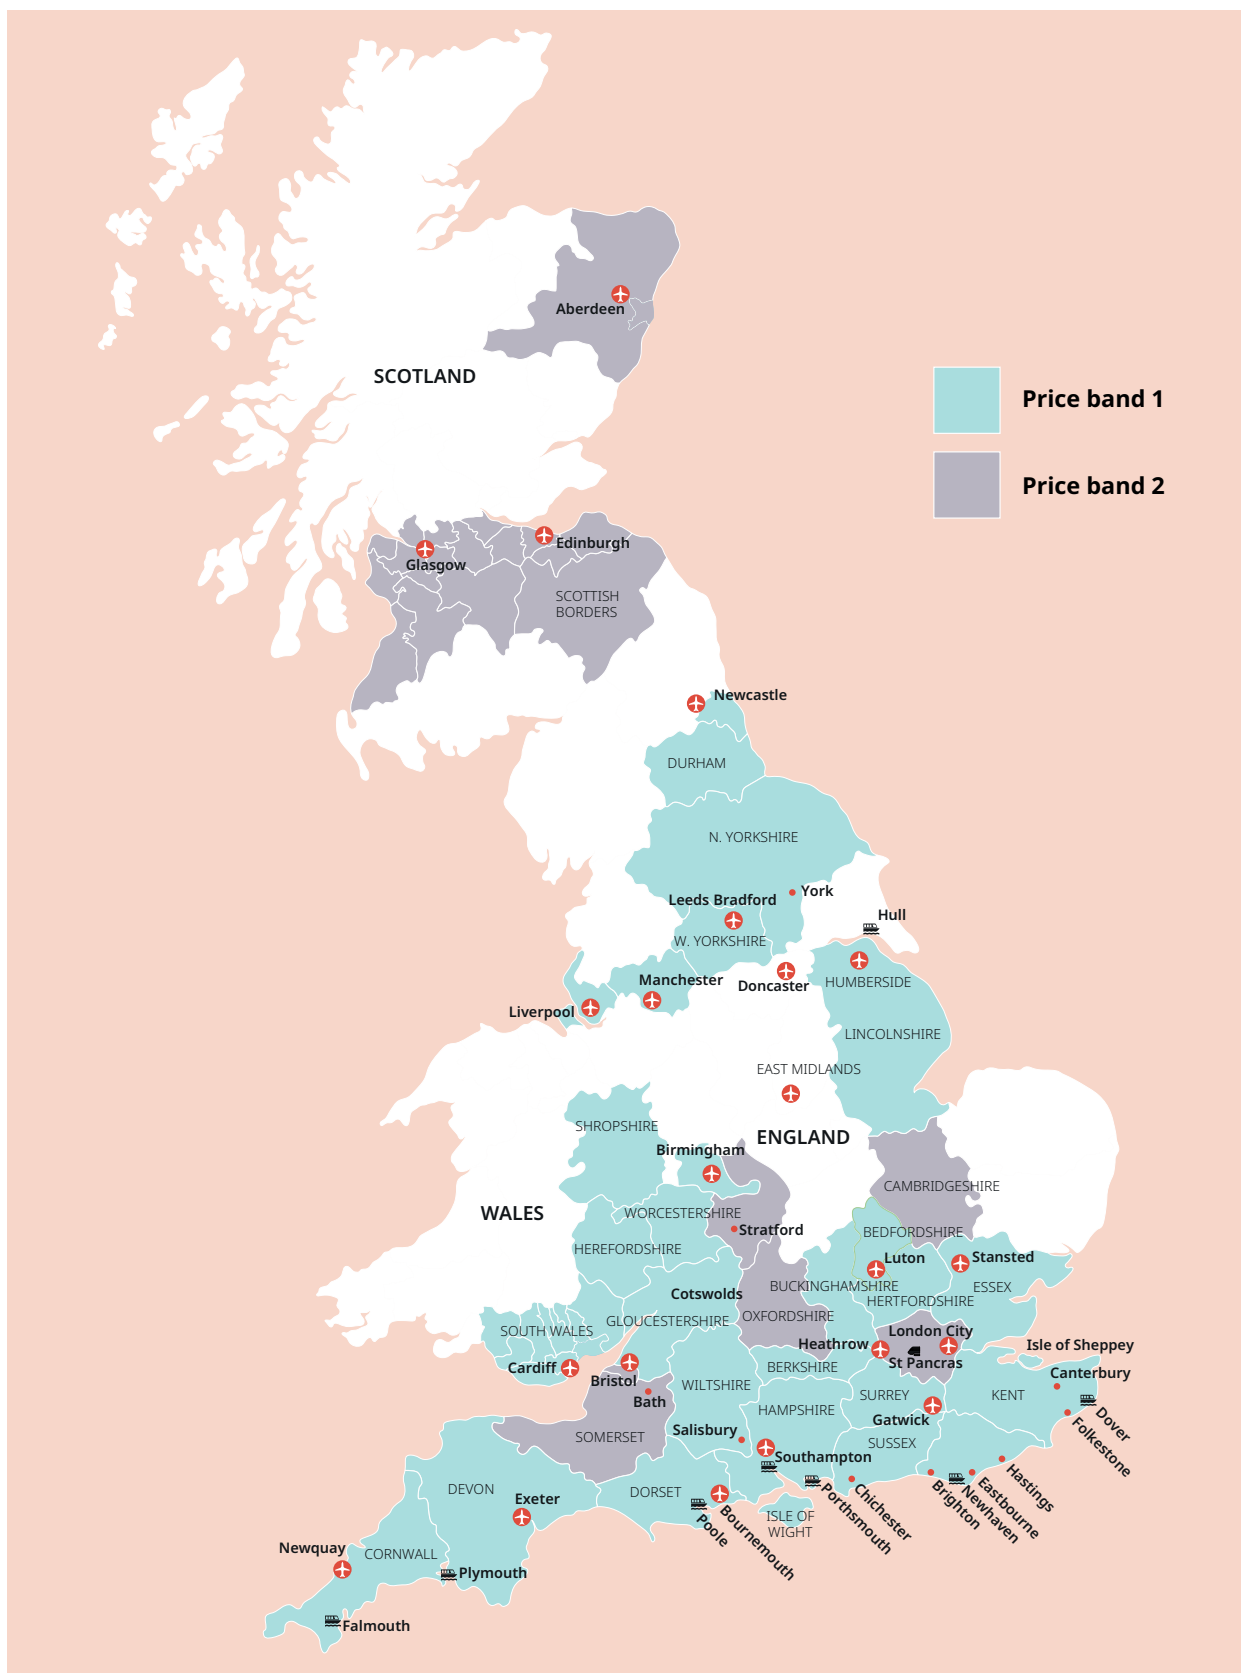

Countries

20 languages
30+ countries worldwide

UK English

UK English

Tower Bridge, London

Cornwall

Classic home tuition language programme

Price Band	15hrs lessons	20hrs lessons	25hrs lessons	30hrs lessons	Extra night full board
1	£1,030	£1,220	£1,410	£1,595	£110
2	£1,145	£1,335	£1,525	£1,710	£120