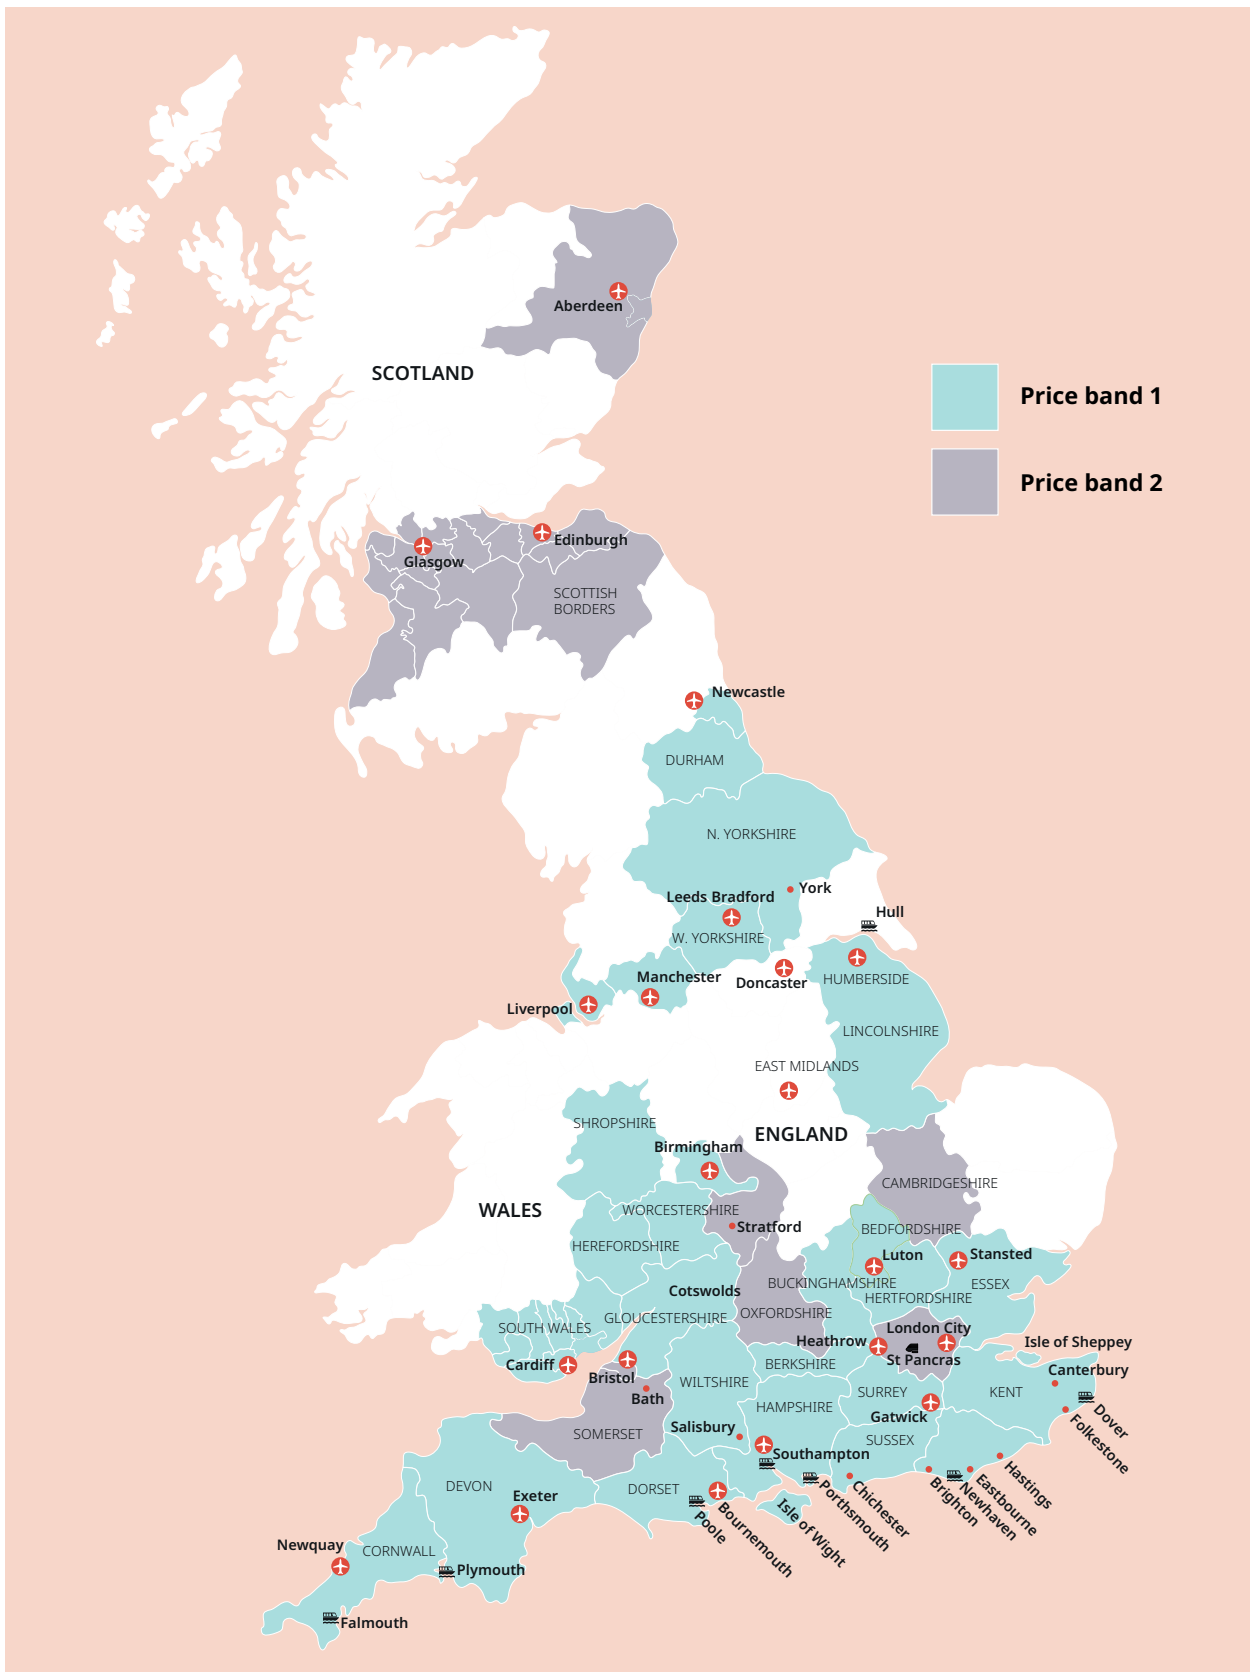

 +86 183 2705 9463

UK English

UK English

Tower Bridge, London

Cornwall

Classic home tuition language programme

| Price Band | 15hrs lessons | 20hrs lessons | 25hrs lessons | 30hrs lessons | Extra night full board |
|------------|---------------|---------------|---------------|---------------|------------------------|
| 1 | £1,080 | £1,280 | £1,480 | £1,680 | £115 |
| 2 | £1,195 | £1,395 | £1,595 | £1,795 | £125 |