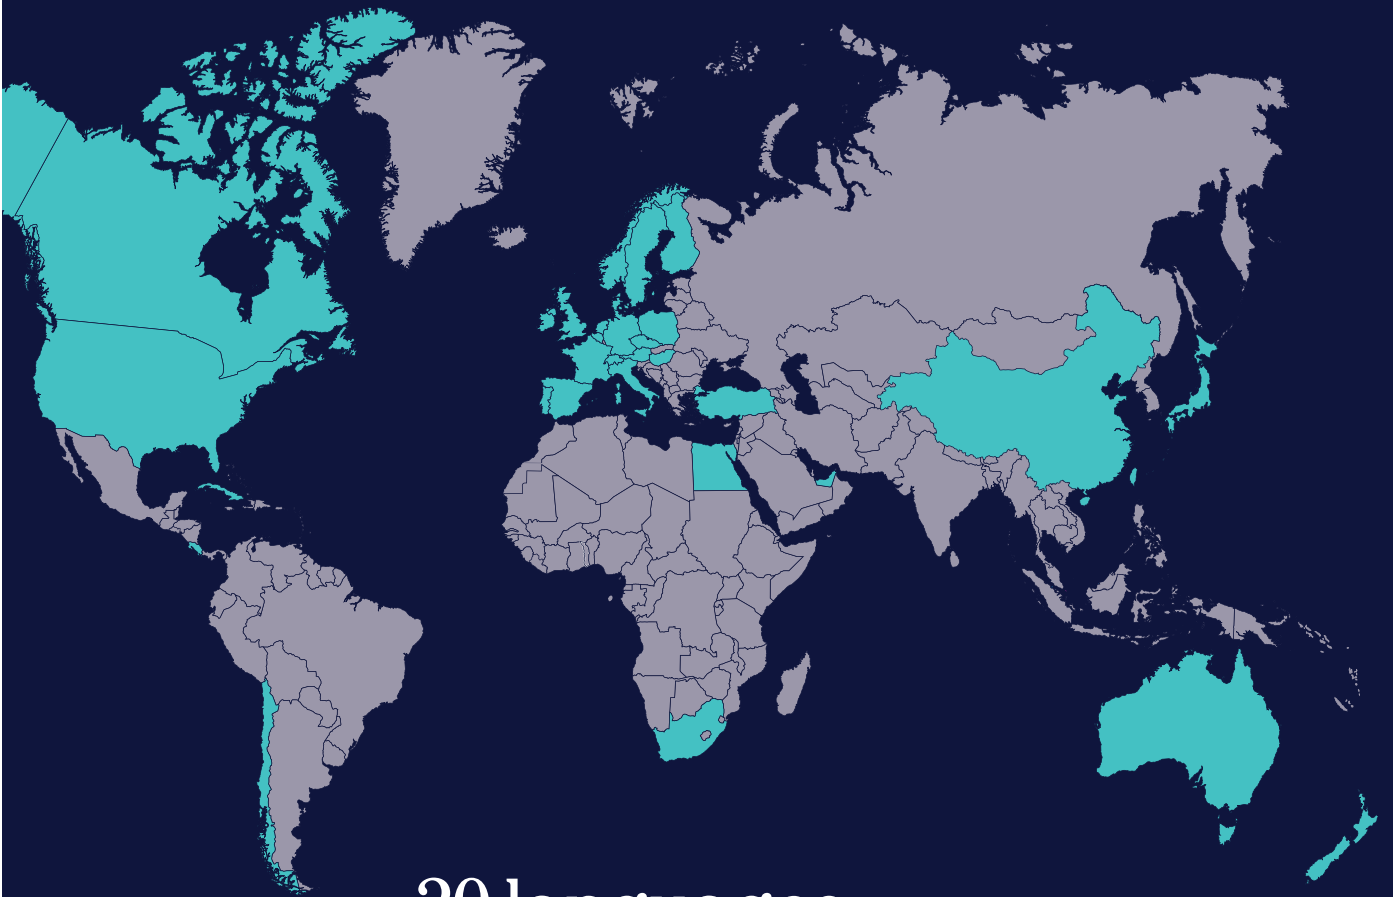

Countries

20 languages
30+ countries worldwide

Book at worldwide lowest price at:
<https://www.languagecourse.net/school-study--live-in-your-teachers-home-turin.php3>

+1 646 503 18 10
 +31 858880253

+44 330 124 03 17
 +7 4995000466

+34 93 220 38 75
 +46 844 68 36 76

+33 1-78416974
 +47 219 30 570

+41 225 180 700
 +45 898 83 996

+49 221 747 40042
 +39 800 934 127

+43 720116182
 +48 223 988 072

+81 (50) 50507957

+55 213 958 08 76

+86 183 2705 9463