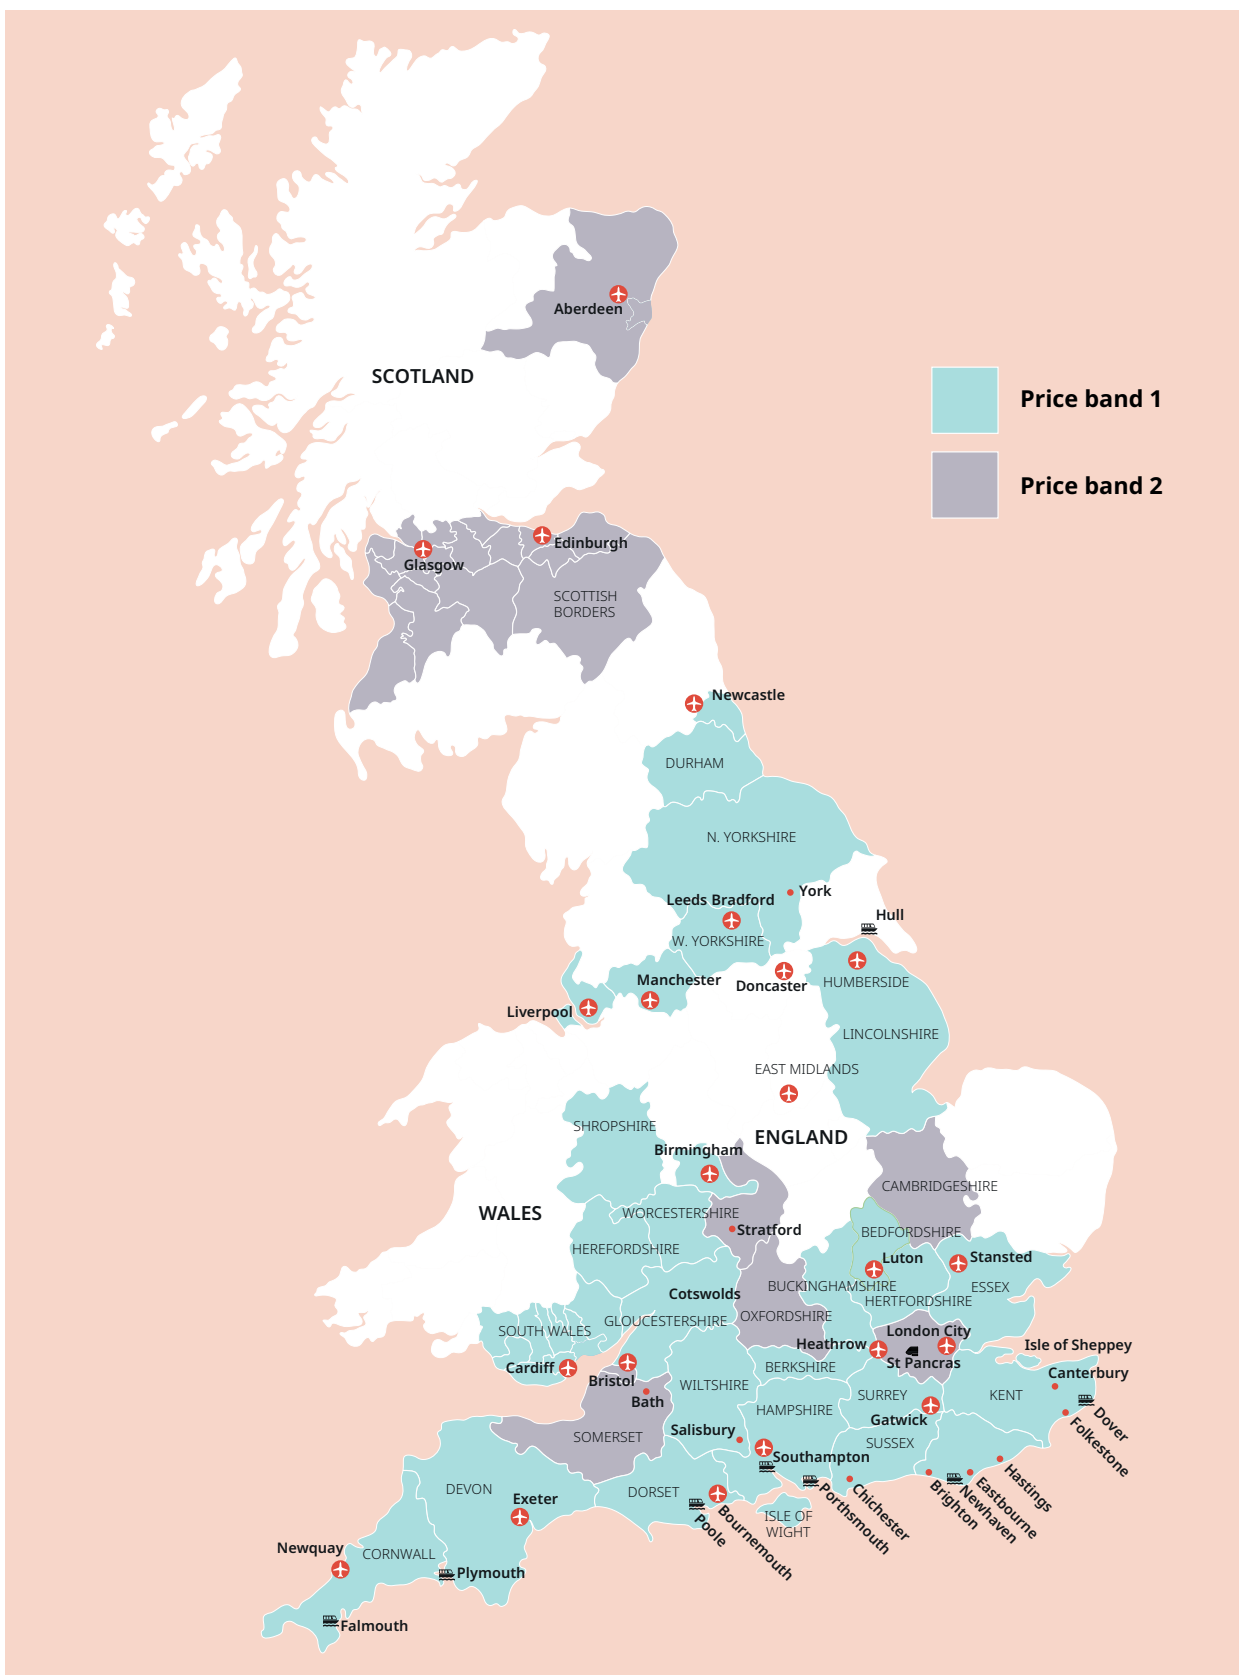

 +86 183 2705 9463

UK English

UK English

Tower Bridge, London

Cornwall

Classic home tuition language programme

| Price Band | 15hrs lessons | 20hrs lessons | 25hrs lessons | 30hrs lessons | Extra night full board |
|------------|---------------|---------------|---------------|---------------|------------------------|
| 1 | £1,030 | £1,220 | £1,410 | £1,595 | £110 |
| 2 | £1,145 | £1,335 | £1,525 | £1,710 | £120 |