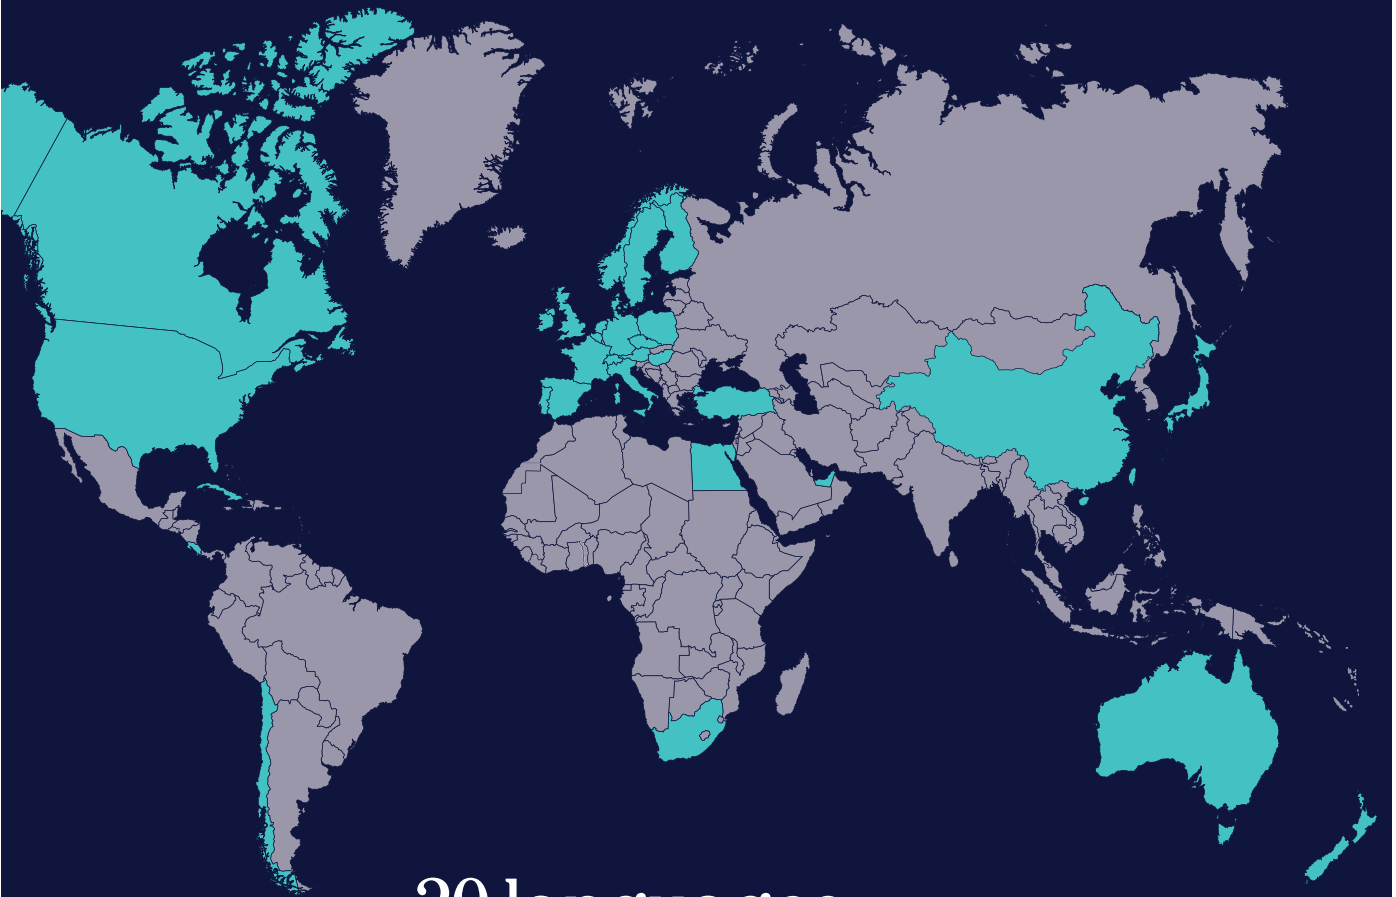

Countries

20 languages
30+ countries worldwide

Book at worldwide lowest price at:
<https://www.languagecourse.net/school-study--live-in-your-teachers-home-tokyo.php3>

+1 646 503 18 10
 +31 858880253

+44 330 124 03 17
 +7 4995000466

+34 93 220 38 75
 +46 844 68 36 76
 +81 345 895 399

+33 1-78416974
 +47 219 30 570
 +55 213 958 08 76

+41 225 180 700
 +45 898 83 996
 +86 19816218990

+49 221 162 56897
 +39 02-94751194

+43 720116182
 +48 223 988 072