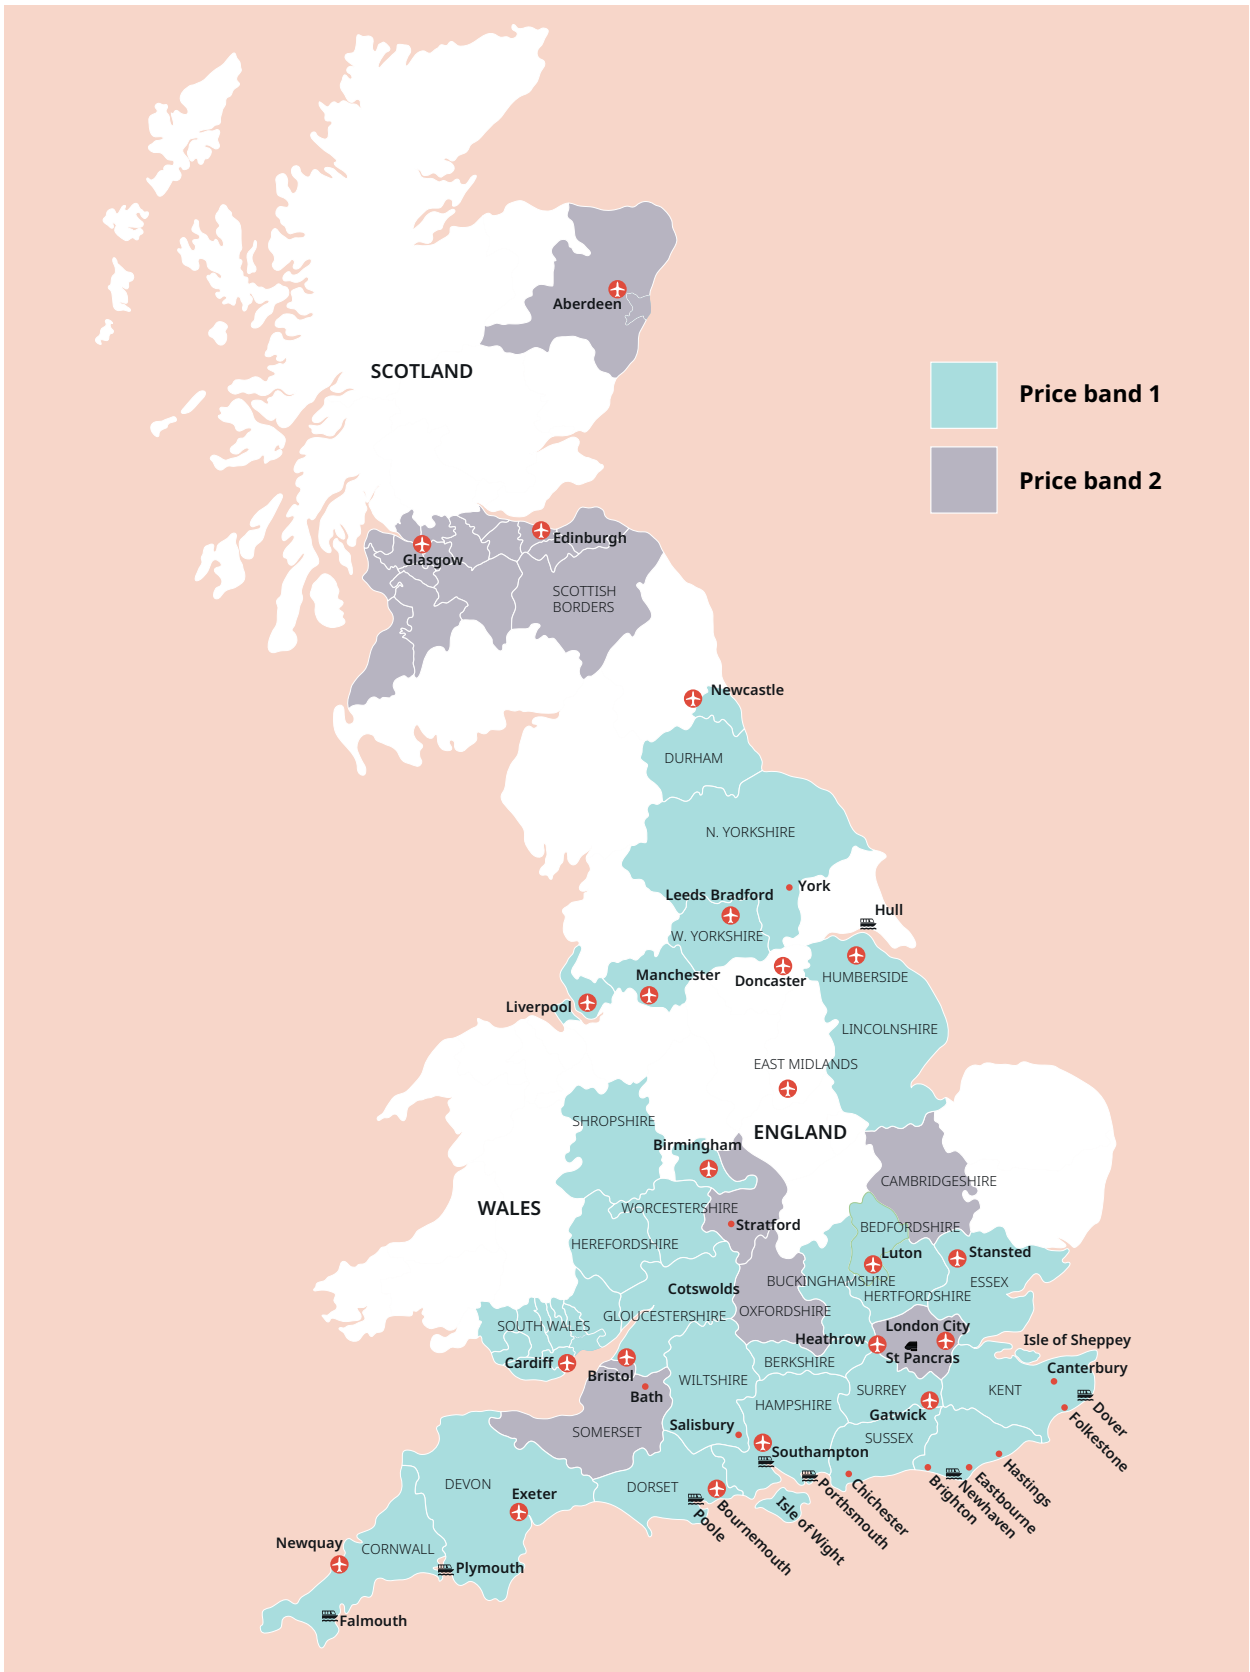

 +86 183 2705 9463

UK English

UK English

Tower Bridge, London

Cornwall

Classic home tuition language programme

Price Band	15hrs lessons	20hrs lessons	25hrs lessons	30hrs lessons	Extra night full board
1	£1,080	£1,280	£1,480	£1,680	£115
2	£1,195	£1,395	£1,595	£1,795	£125