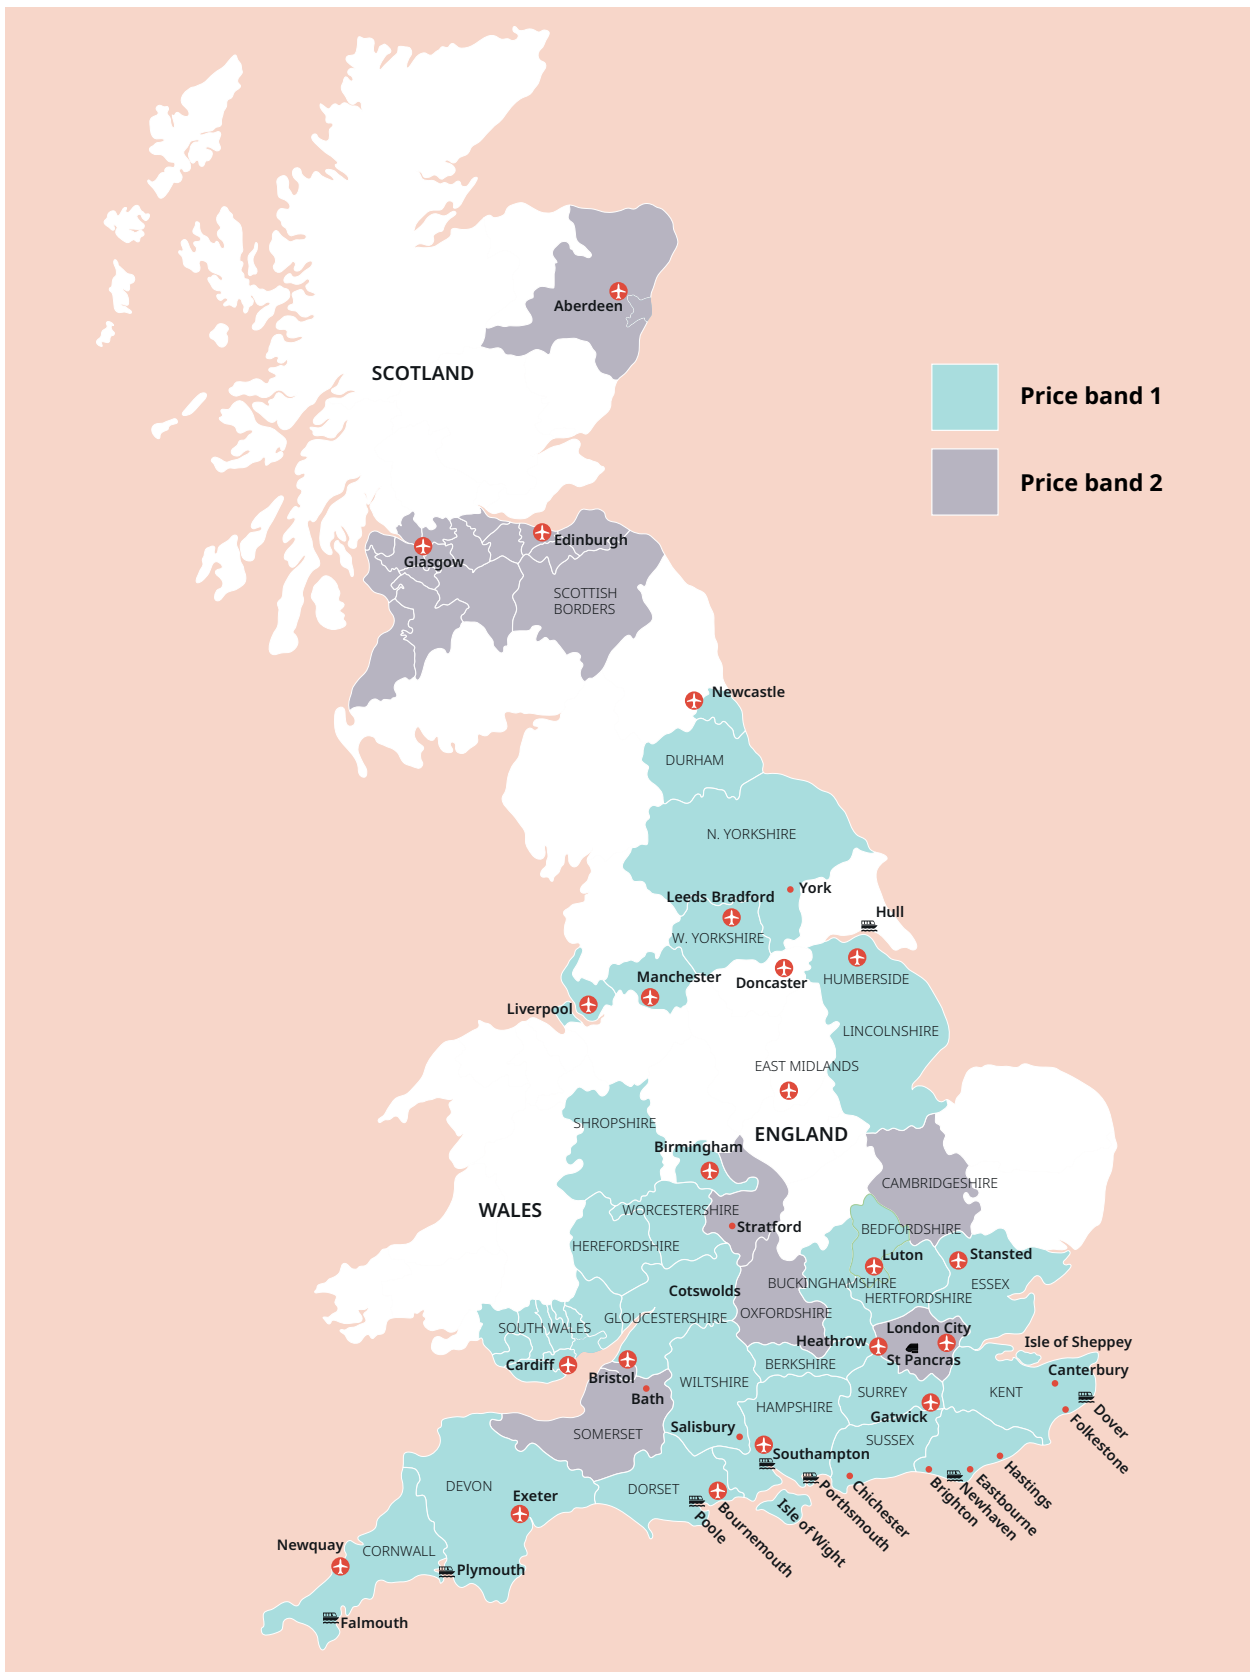

 +86 183 2705 9463

UK English

UK English

Tower Bridge, London

Cornwall

Classic home tuition language programme

Price Band	15hrs lessons	20hrs lessons	25hrs lessons	30hrs lessons	Extra night full board
1	£1,080	£1,280	£1,480	£1,680	£115
2	£1,195	£1,395	£1,595	£1,795	£125