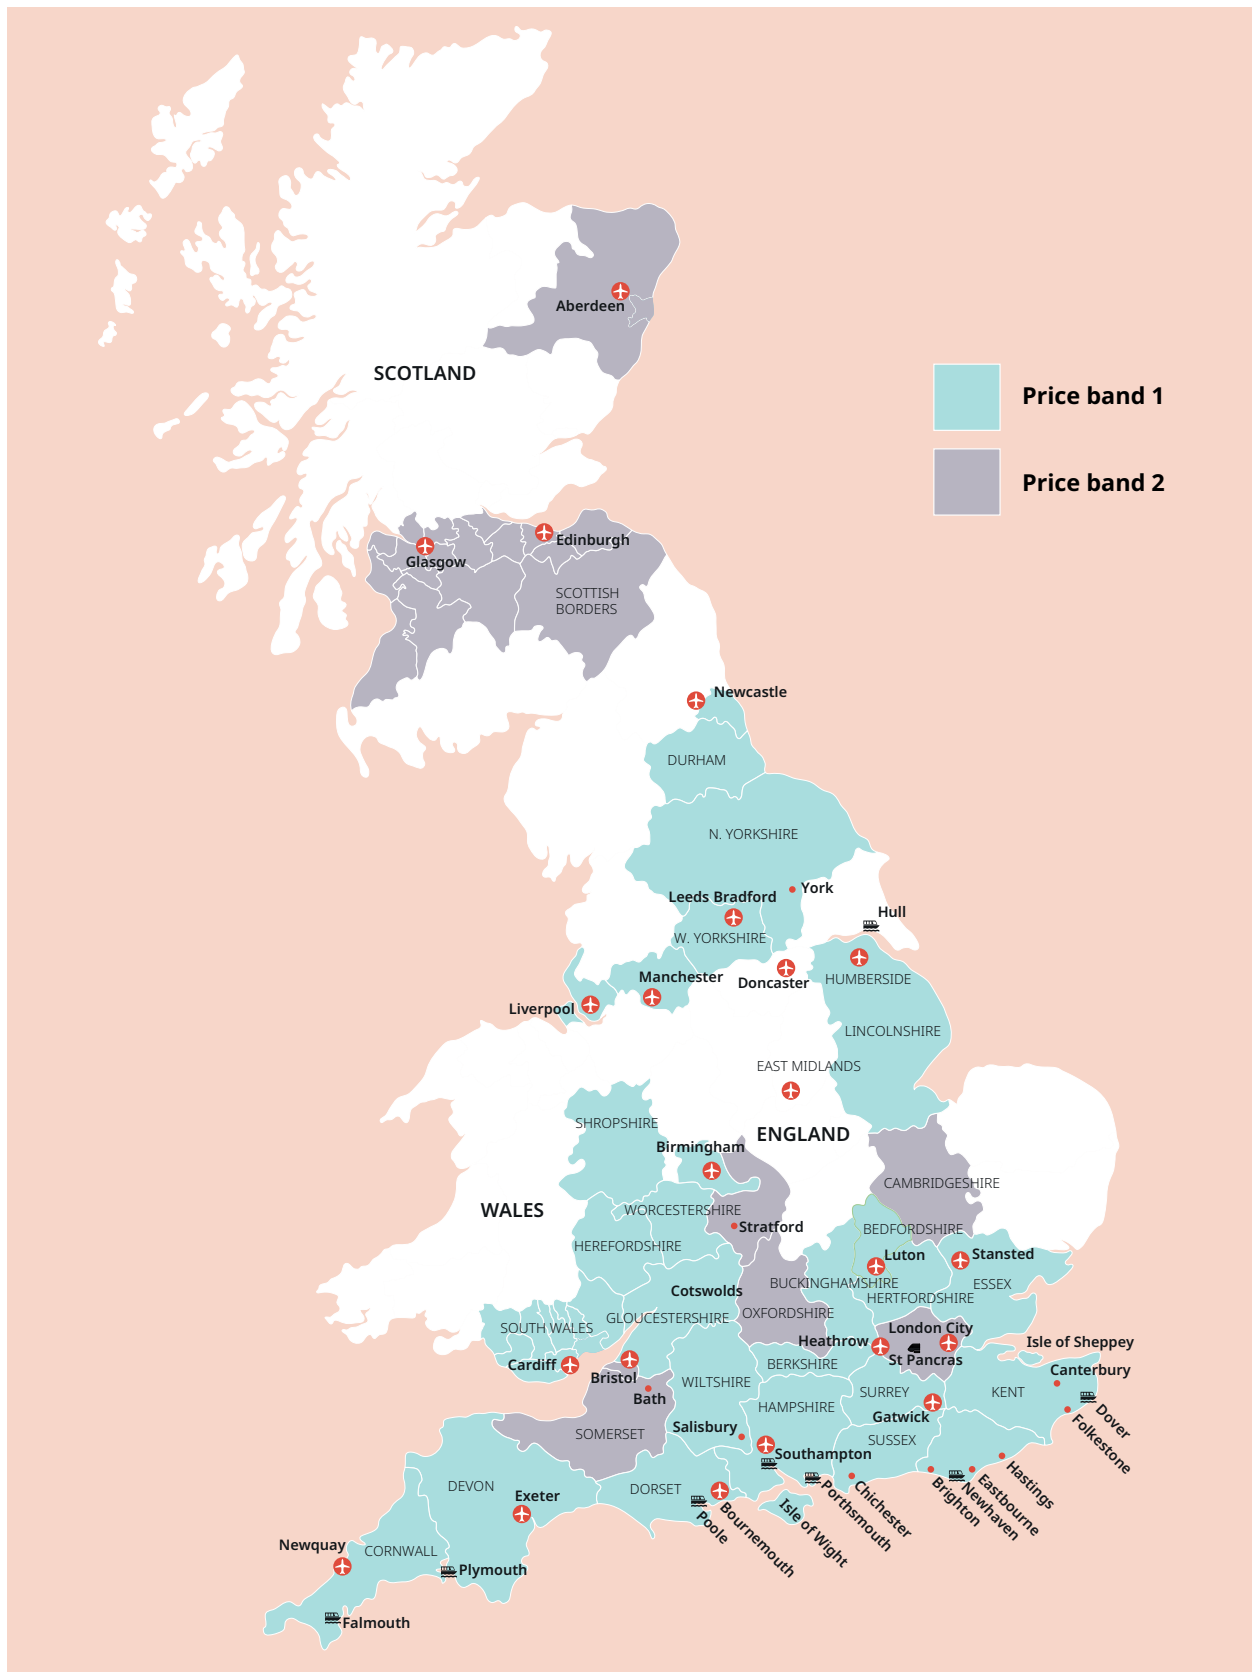

Countries

20 languages
30+ countries worldwide

UK English

LanguageCourse^{net} Book at worldwide lowest price at:

<https://www.languagecourse.net/school-study--live-in-your-teachers-home-surrey.php3>

🇺🇸 +1 646 503 18 10
🇧🇷 +31 858880253