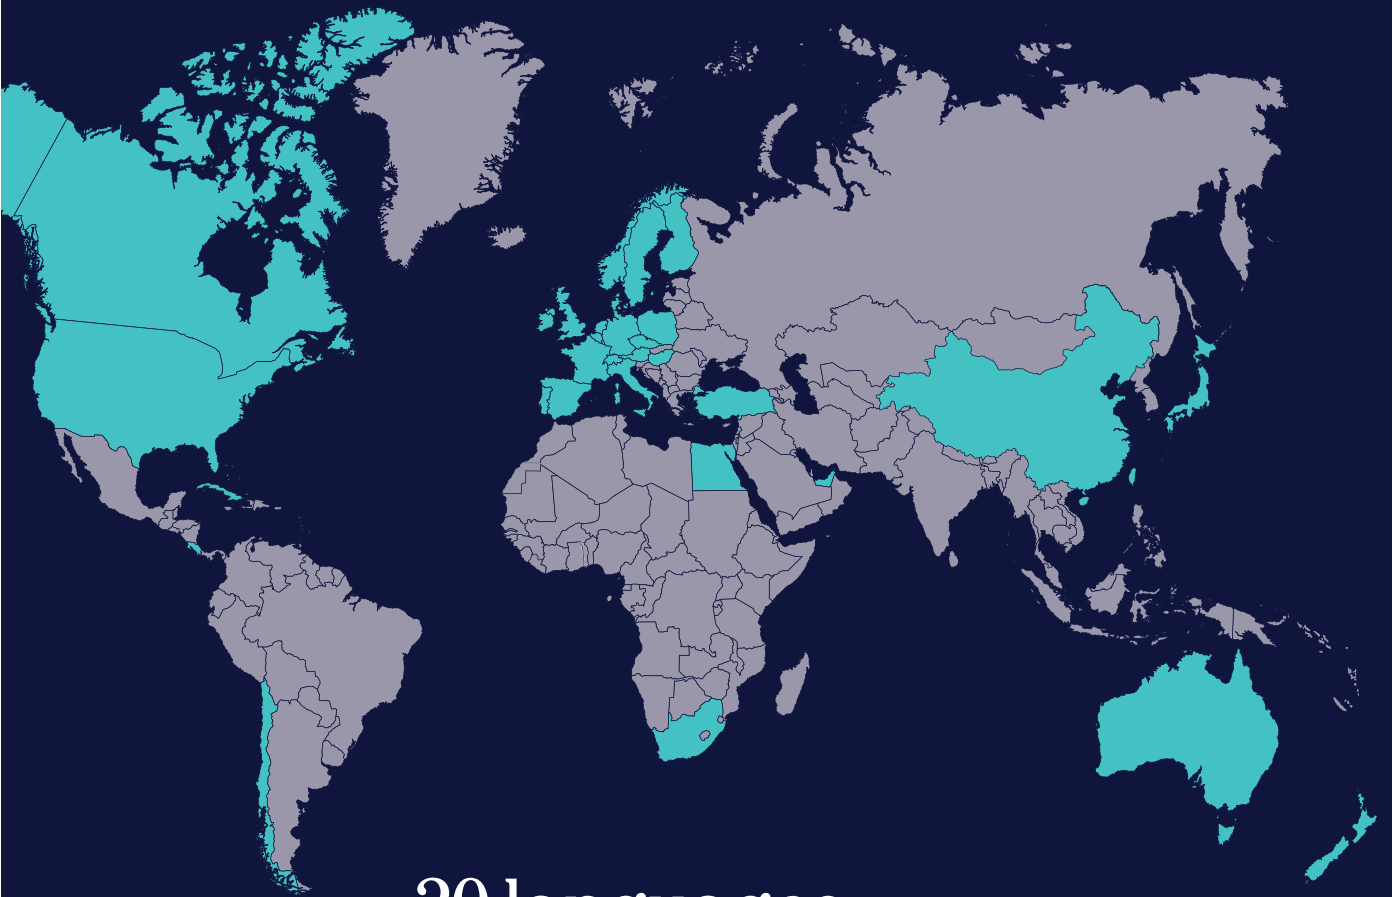

Countries

20 languages
30+ countries worldwide

Book at worldwide lowest price at:

<https://www.languagecourse.net/school-study--live-in-your-teachers-home-stuttgart.php3>

+1 646 503 18 10
 +31 858880253

+44 330 124 03 17
 +7 4995000466

+34 93 220 38 75
 +46 844 68 36 76

+81 (50) 50507957

+33 1-78416974
 +47 219 30 570

+55 213 958 08 76

+41 225 180 700
 +45 898 83 996

+86 183 2705 9463

+49 221 747 40042
 +39 800 934 127

+43 720116182
 +48 223 988 072