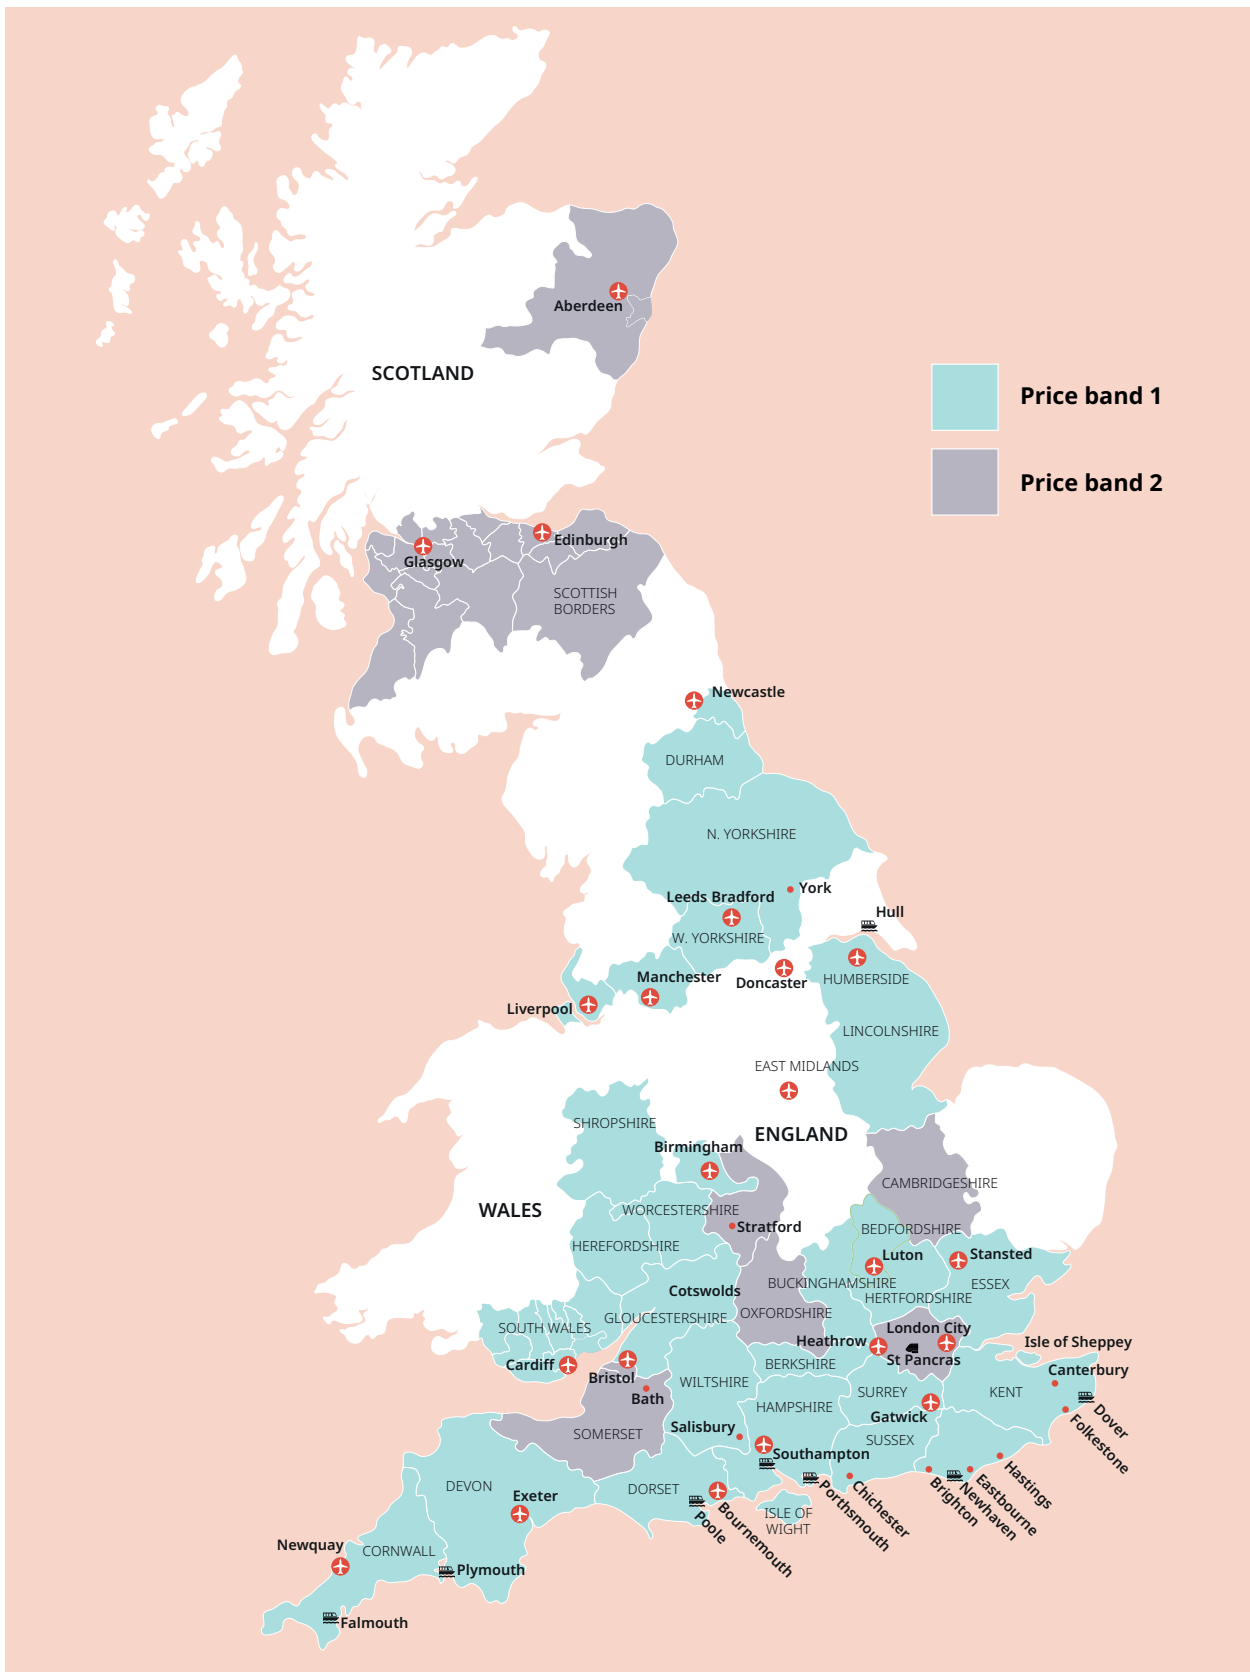

 +55 213 958 08 76

 +86 183 2705 9463

UK English

UK English

Tower Bridge, London

Cornwall

Classic home tuition language programme

Price Band	15hrs lessons	20hrs lessons	25hrs lessons	30hrs lessons	Extra night full board
1	£1,030	£1,220	£1,410	£1,595	£110
2	£1,145	£1,335	£1,525	£1,710	£120