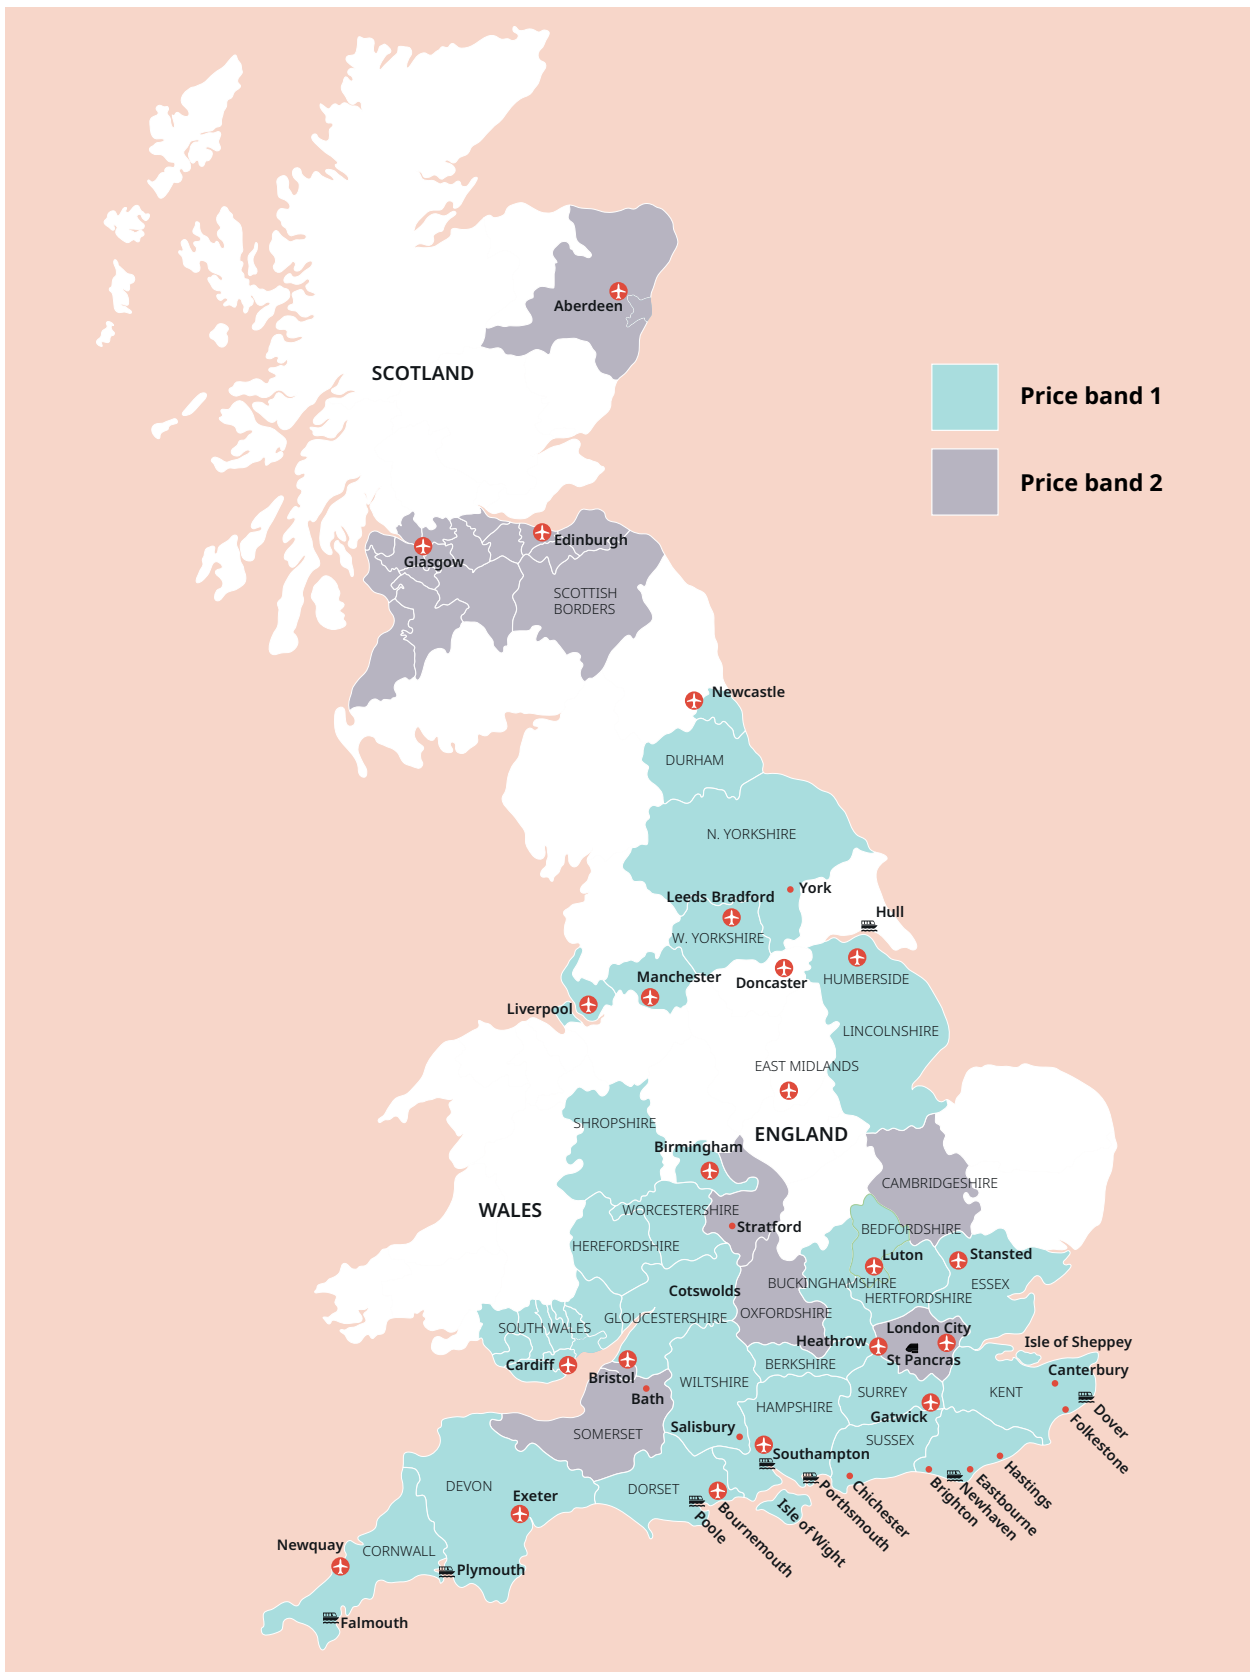

UK English

LanguageCourse^{net} Book at worldwide lowest price at:

<https://www.languagecourse.net/school-study--live-in-your-teachers-home-stuttgart.php3>

🇺🇸 +1 646 503 18 10

🇬🇧 +44 330 124 03 17

🇪🇸 +34 93 220 38 75

🇫🇷 +33 1-78416974

🇨🇭 +41 225 180 700

🇩🇪 +49 221 747 40042

🇮🇹 +43 720116182

🇩🇪 +31 858880253

🇬🇧 +7 4995000466

🇩🇪 +46 844 68 36 76

🇩🇪 +47 219 30 570

🇩🇪 +45 898 83 996

🇮🇹 +39 800 934 127

🇩🇪 +48 223 988 072

🇺🇸 +81 (50) 50507957

🇩🇪 +55 213 958 08 76

🇩🇪 +86 183 2705 9463