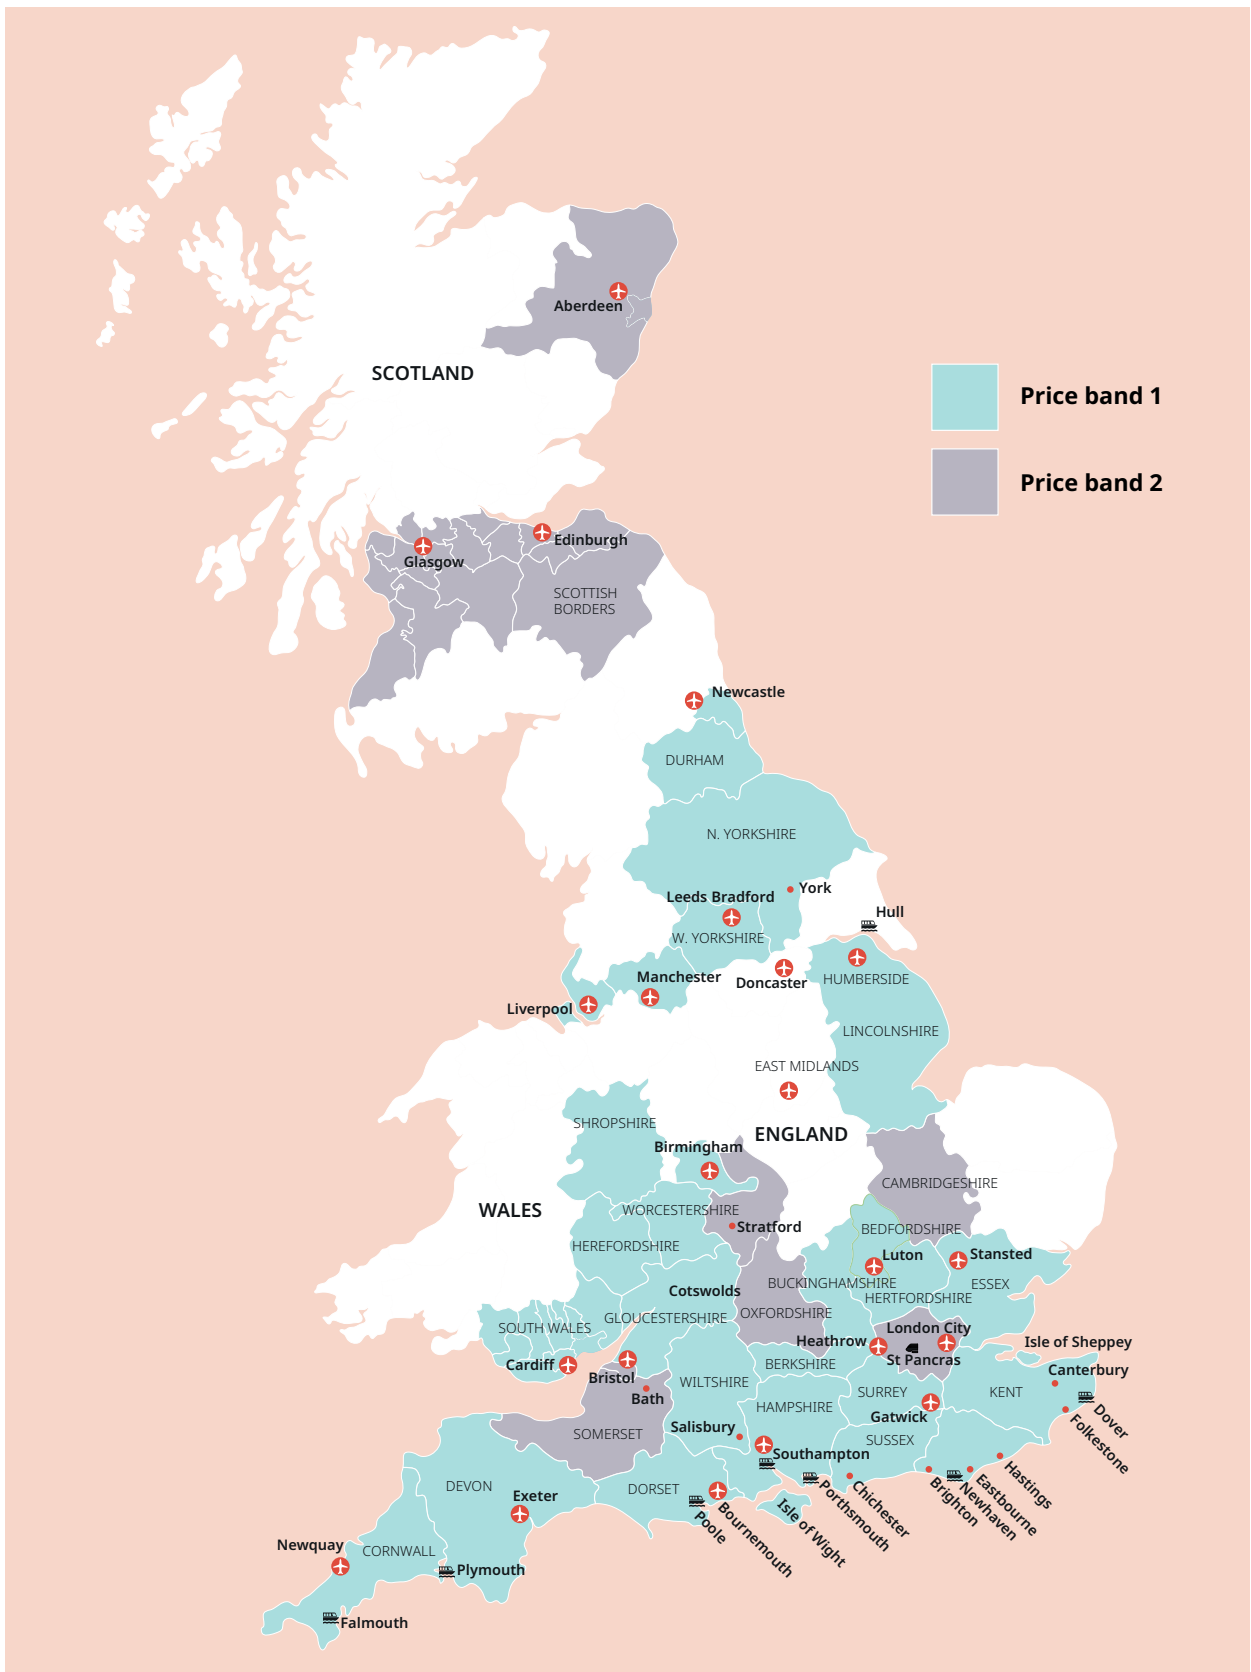

 +55 213 958 08 76

 +86 183 2705 9463

UK English

UK English

Tower Bridge, London

Cornwall

Classic home tuition language programme

Price Band	15hrs lessons	20hrs lessons	25hrs lessons	30hrs lessons	Extra night full board
1	£1,080	£1,280	£1,480	£1,680	£115
2	£1,195	£1,395	£1,595	£1,795	£125