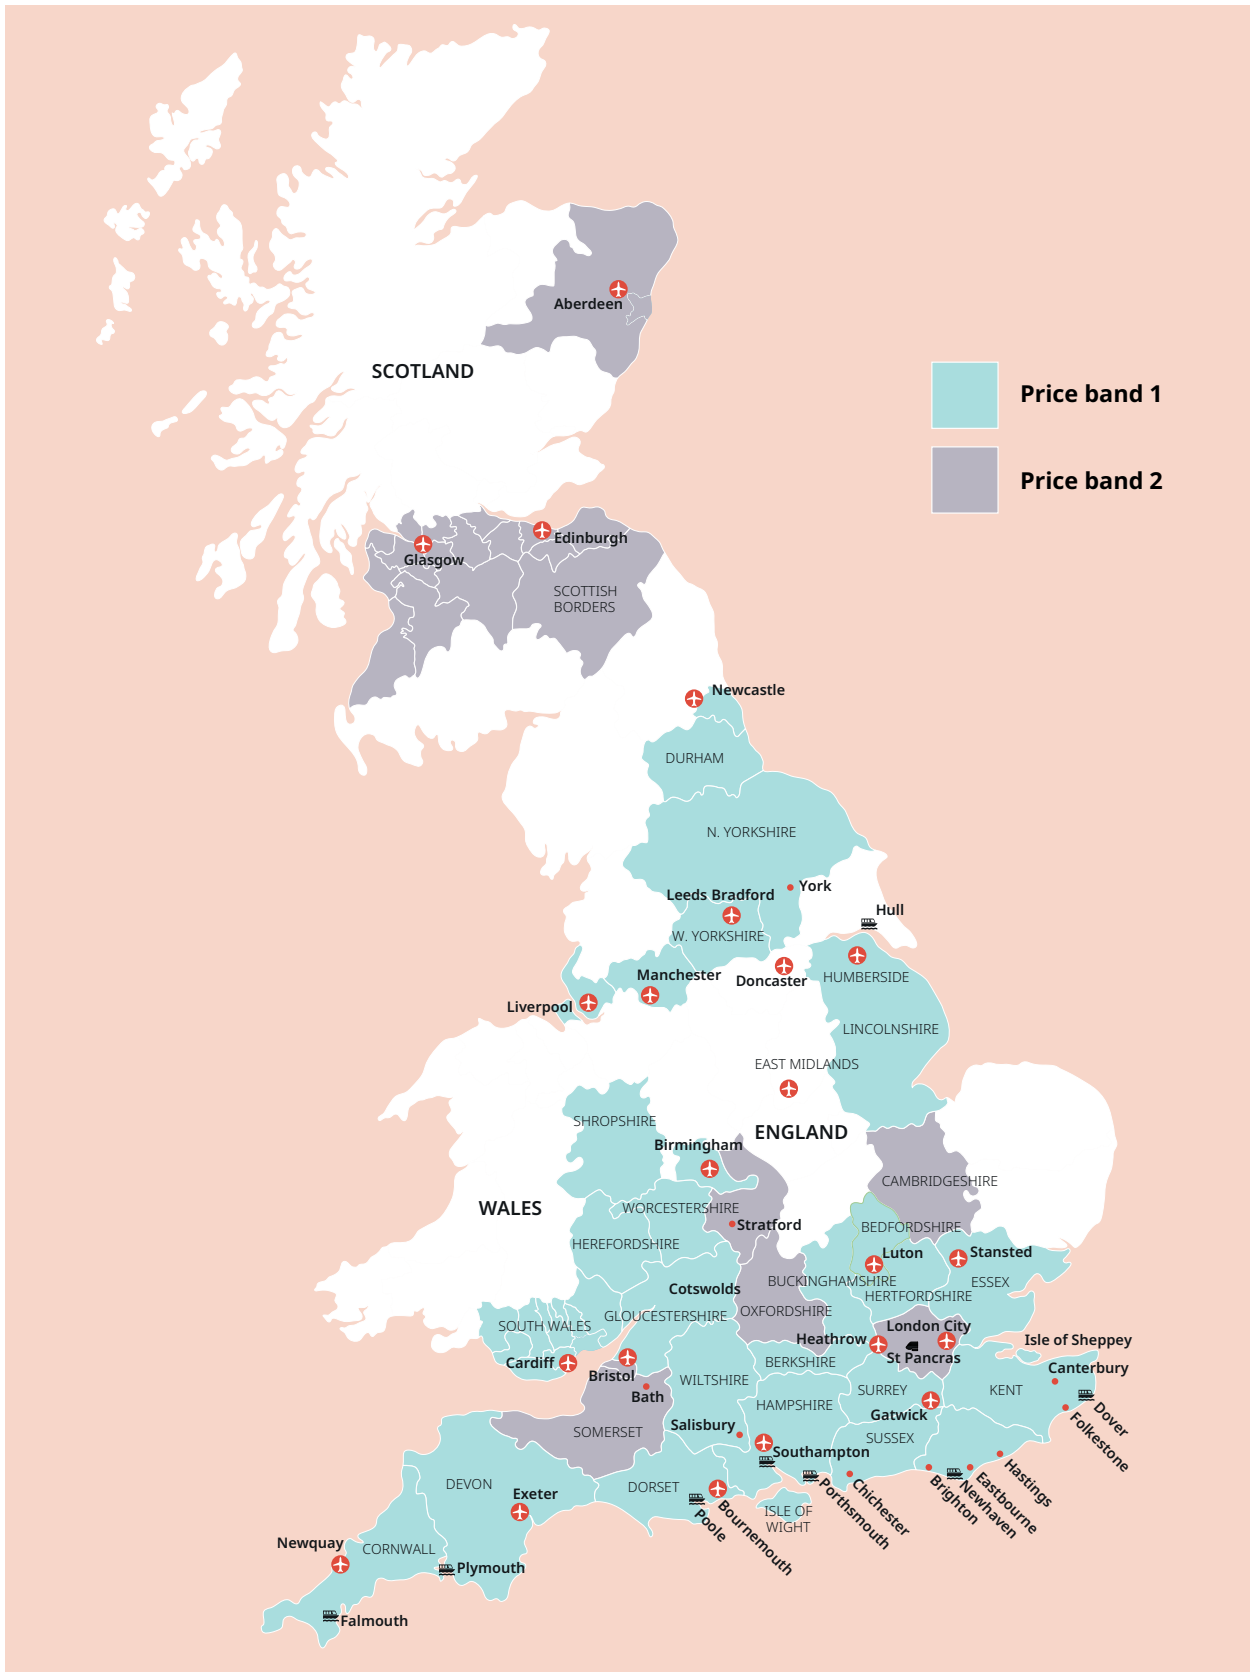

UK English

LanguageCourse^{net} Book at worldwide lowest price at: <https://www.languagecourse.net/school-study--live-in-your-teachers-home-stuttgart.php3>

+1 646 503 18 10	+44 330 124 03 17	+34 93 220 38 75	+33 1-78416974	+41 225 180 700	+49 221 747 40042	+43 720116182
+31 858880253	+7 4995000466	+46 844 68 36 76	+47 219 30 570	+45 898 83 996	+39 800 934 127	+48 223 988 072
		+81 (50) 50507957	+55 213 958 08 76	+86 183 2705 9463