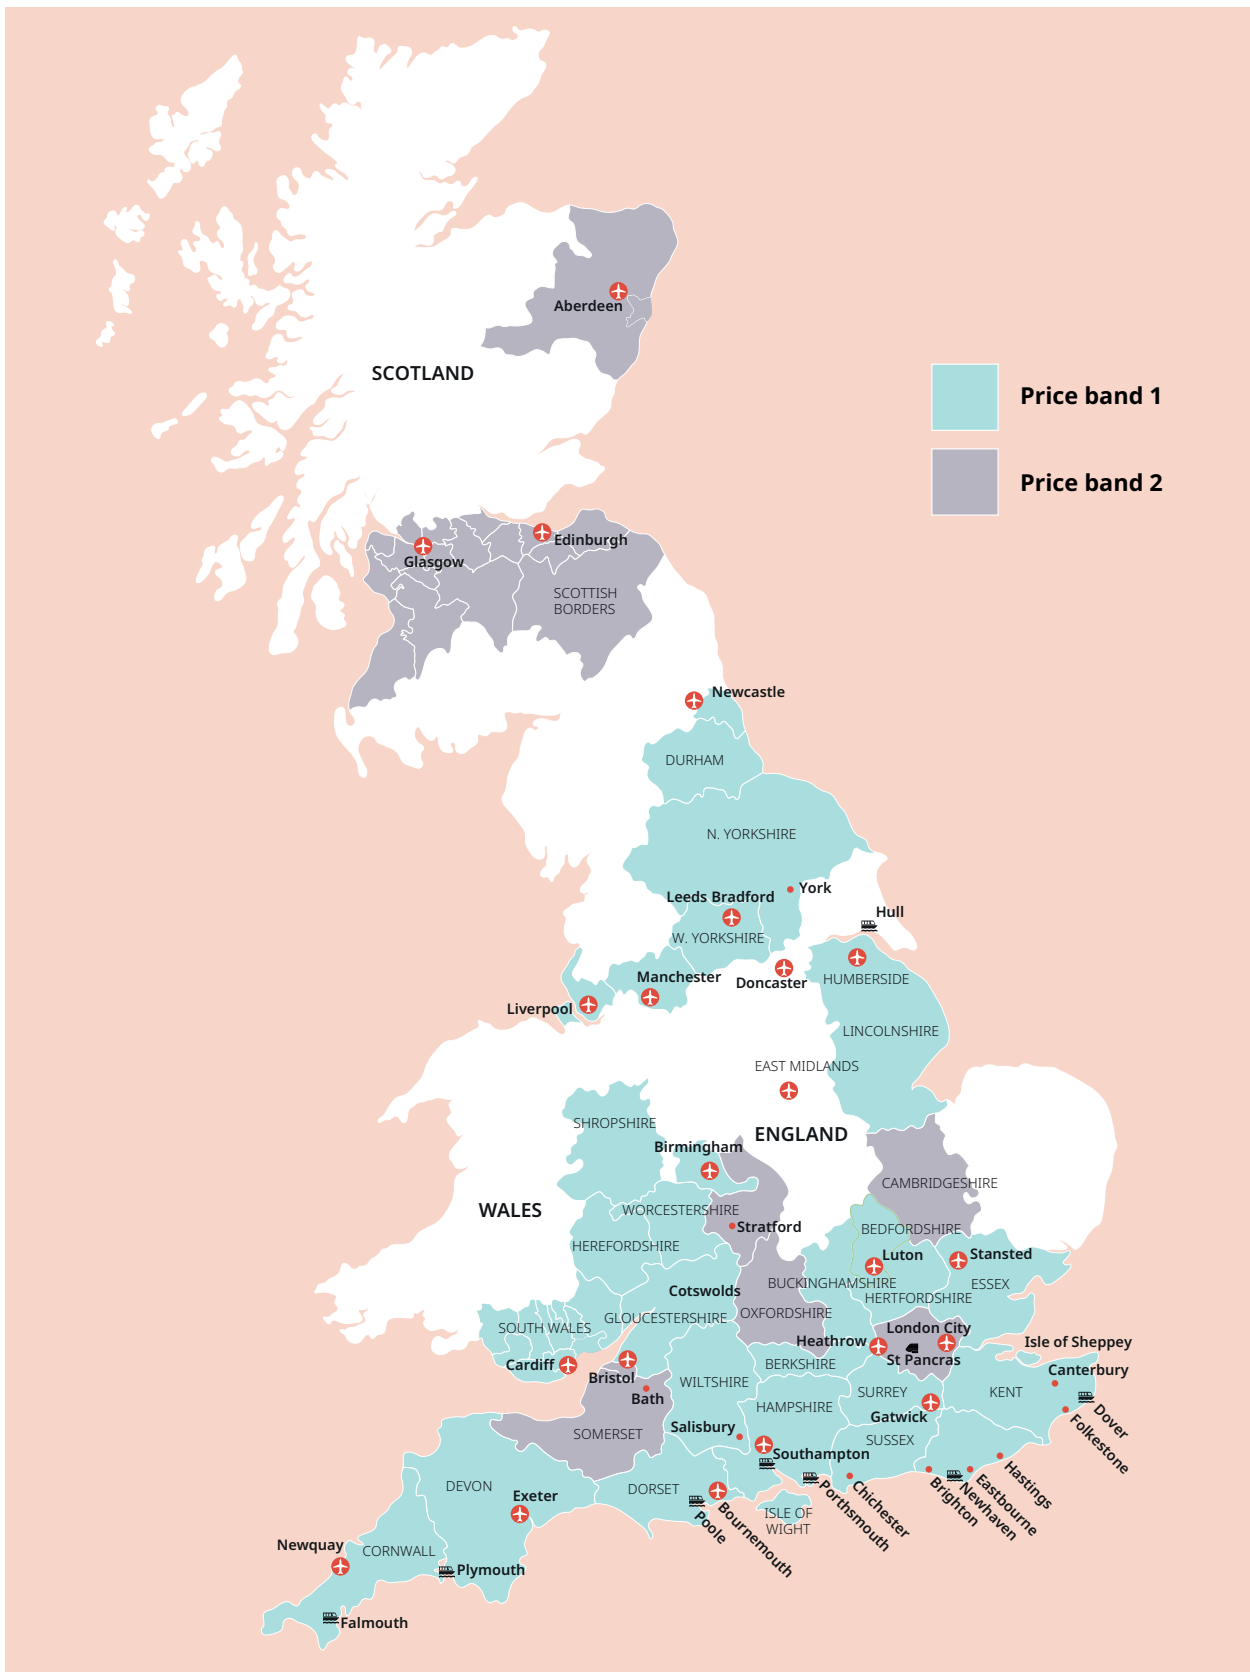

 +43 720116182
 +48 223 988 072

UK English

UK English

Tower Bridge, London

Cornwall

Classic home tuition language programme

Price Band	15hrs lessons	20hrs lessons	25hrs lessons	30hrs lessons	Extra night full board
1	£1,030	£1,220	£1,410	£1,595	£110
2	£1,145	£1,335	£1,525	£1,710	£120