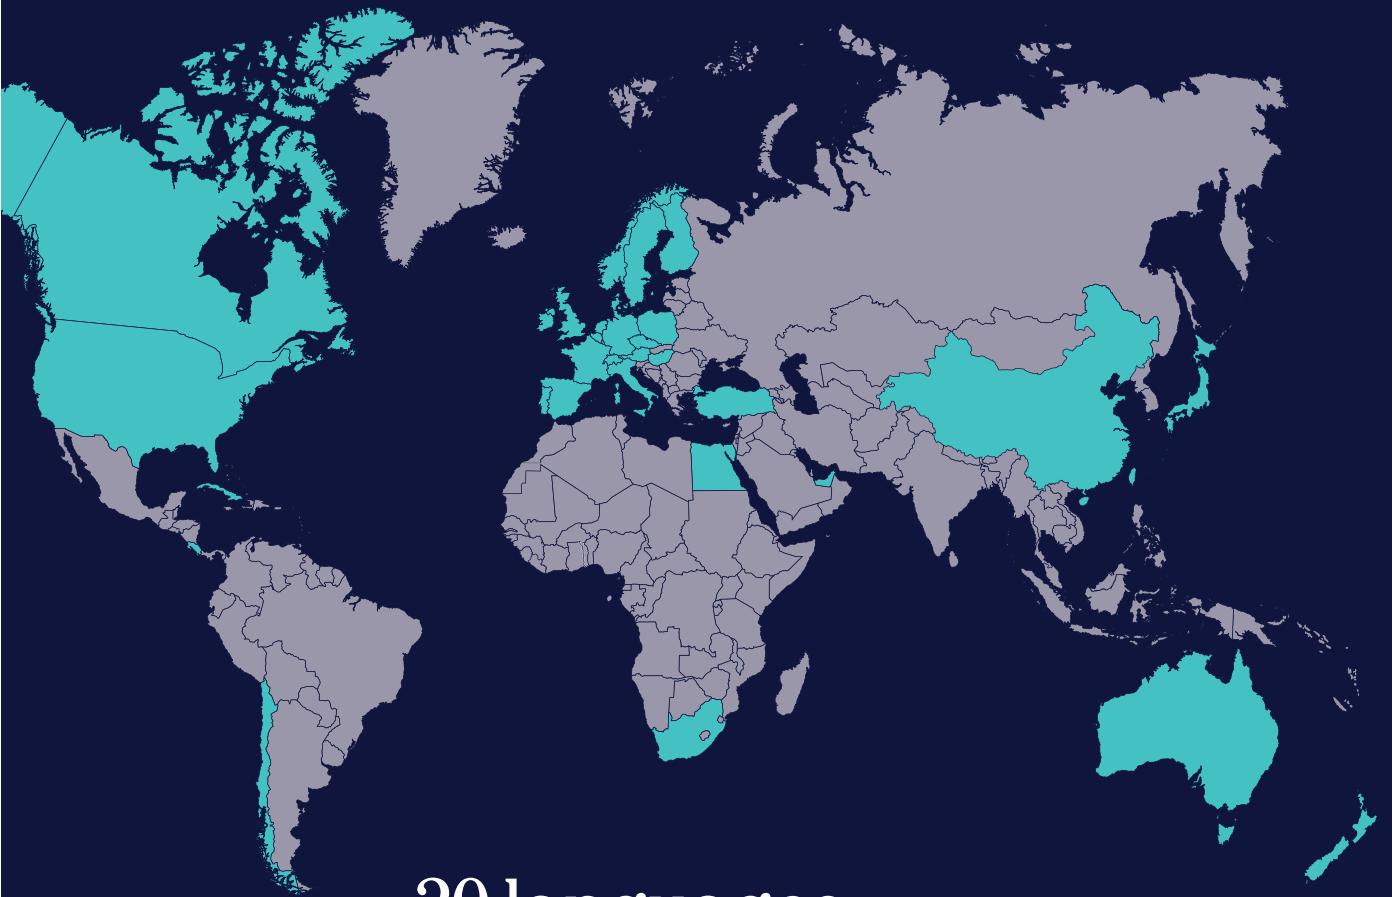

Countries

20 languages
30+ countries worldwide

Book at worldwide lowest price at:

<https://www.languagecourse.net/school-study--live-in-your-teachers-home-shrewsbury.php3>

+1 646 503 18 10
 +31 858880253

+44 330 124 03 17
 +7 4995000466

+34 93 220 38 75
 +46 844 68 36 76

+81 (50) 50507957

+33 1-78416974
 +47 219 30 570

+55 213 958 08 76

+41 225 180 700
 +45 898 83 996

+86 183 2705 9463

+49 221 747 40042
 +39 800 934 127

+43 720116182
 +48 223 988 072