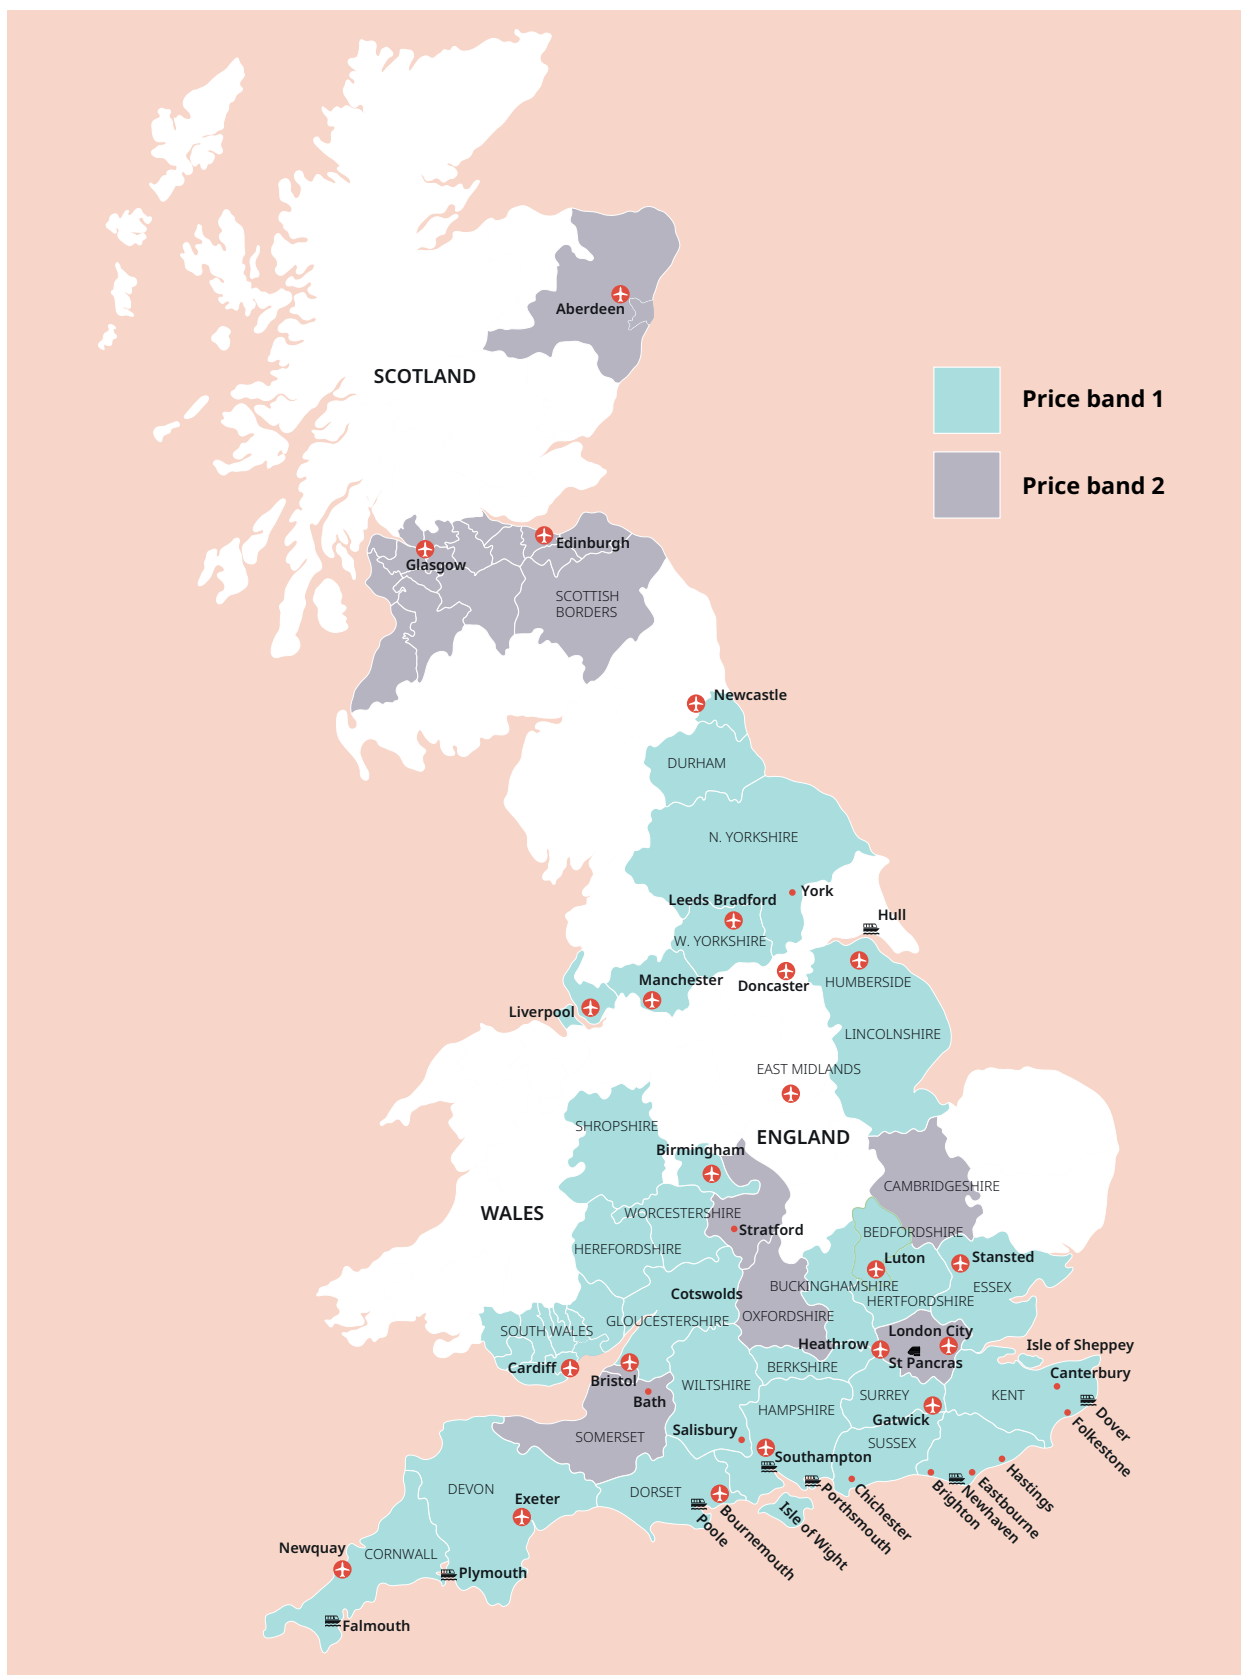

 +43 720116182
 +48 223 988 072

UK English

UK English

Tower Bridge, London

Cornwall

Classic home tuition language programme

Price Band	15hrs lessons	20hrs lessons	25hrs lessons	30hrs lessons	Extra night full board
1	£1,080	£1,280	£1,480	£1,680	£115
2	£1,195	£1,395	£1,595	£1,795	£125