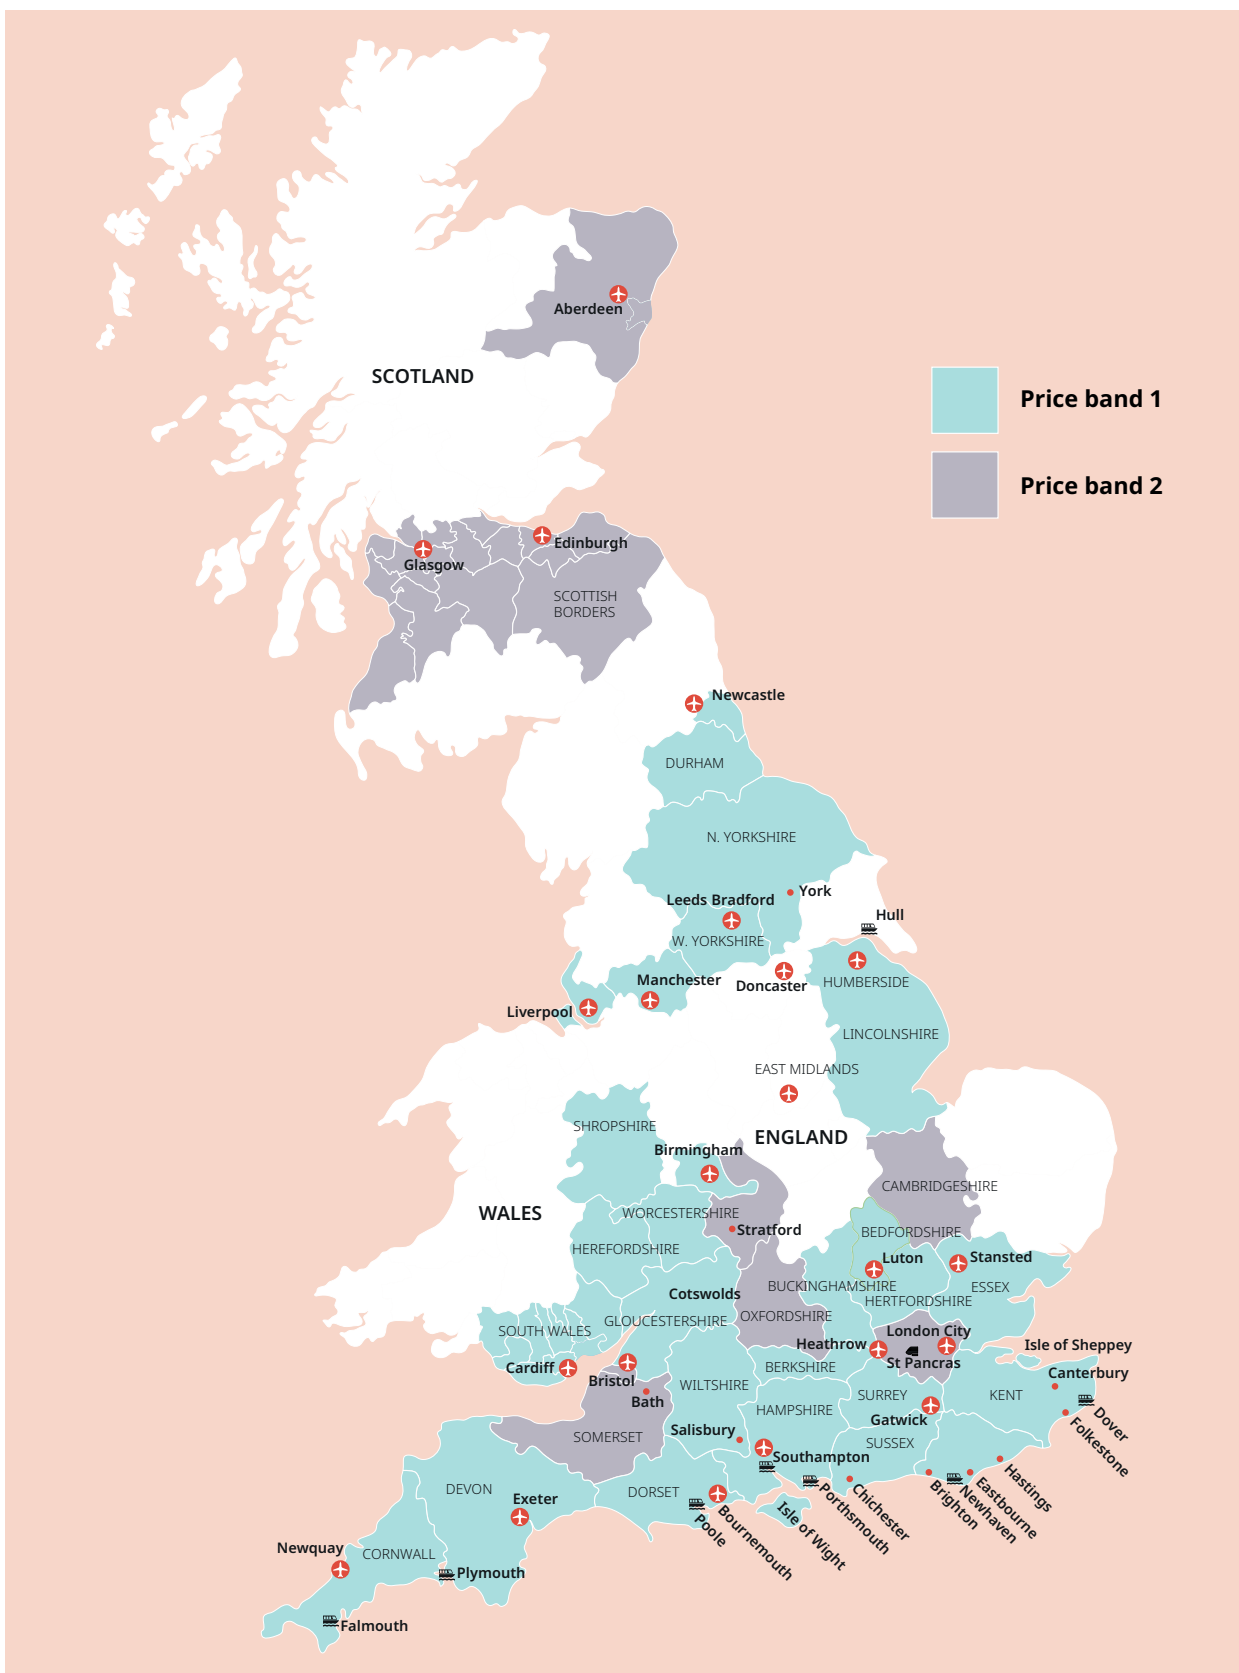

Countries

20 languages
30+ countries worldwide

UK English

UK English

Tower Bridge, London

Cornwall

Classic home tuition language programme

Price Band	15hrs lessons	20hrs lessons	25hrs lessons	30hrs lessons	Extra night full board
1	£1,080	£1,280	£1,480	£1,680	£115
2	£1,195	£1,395	£1,595	£1,795	£125