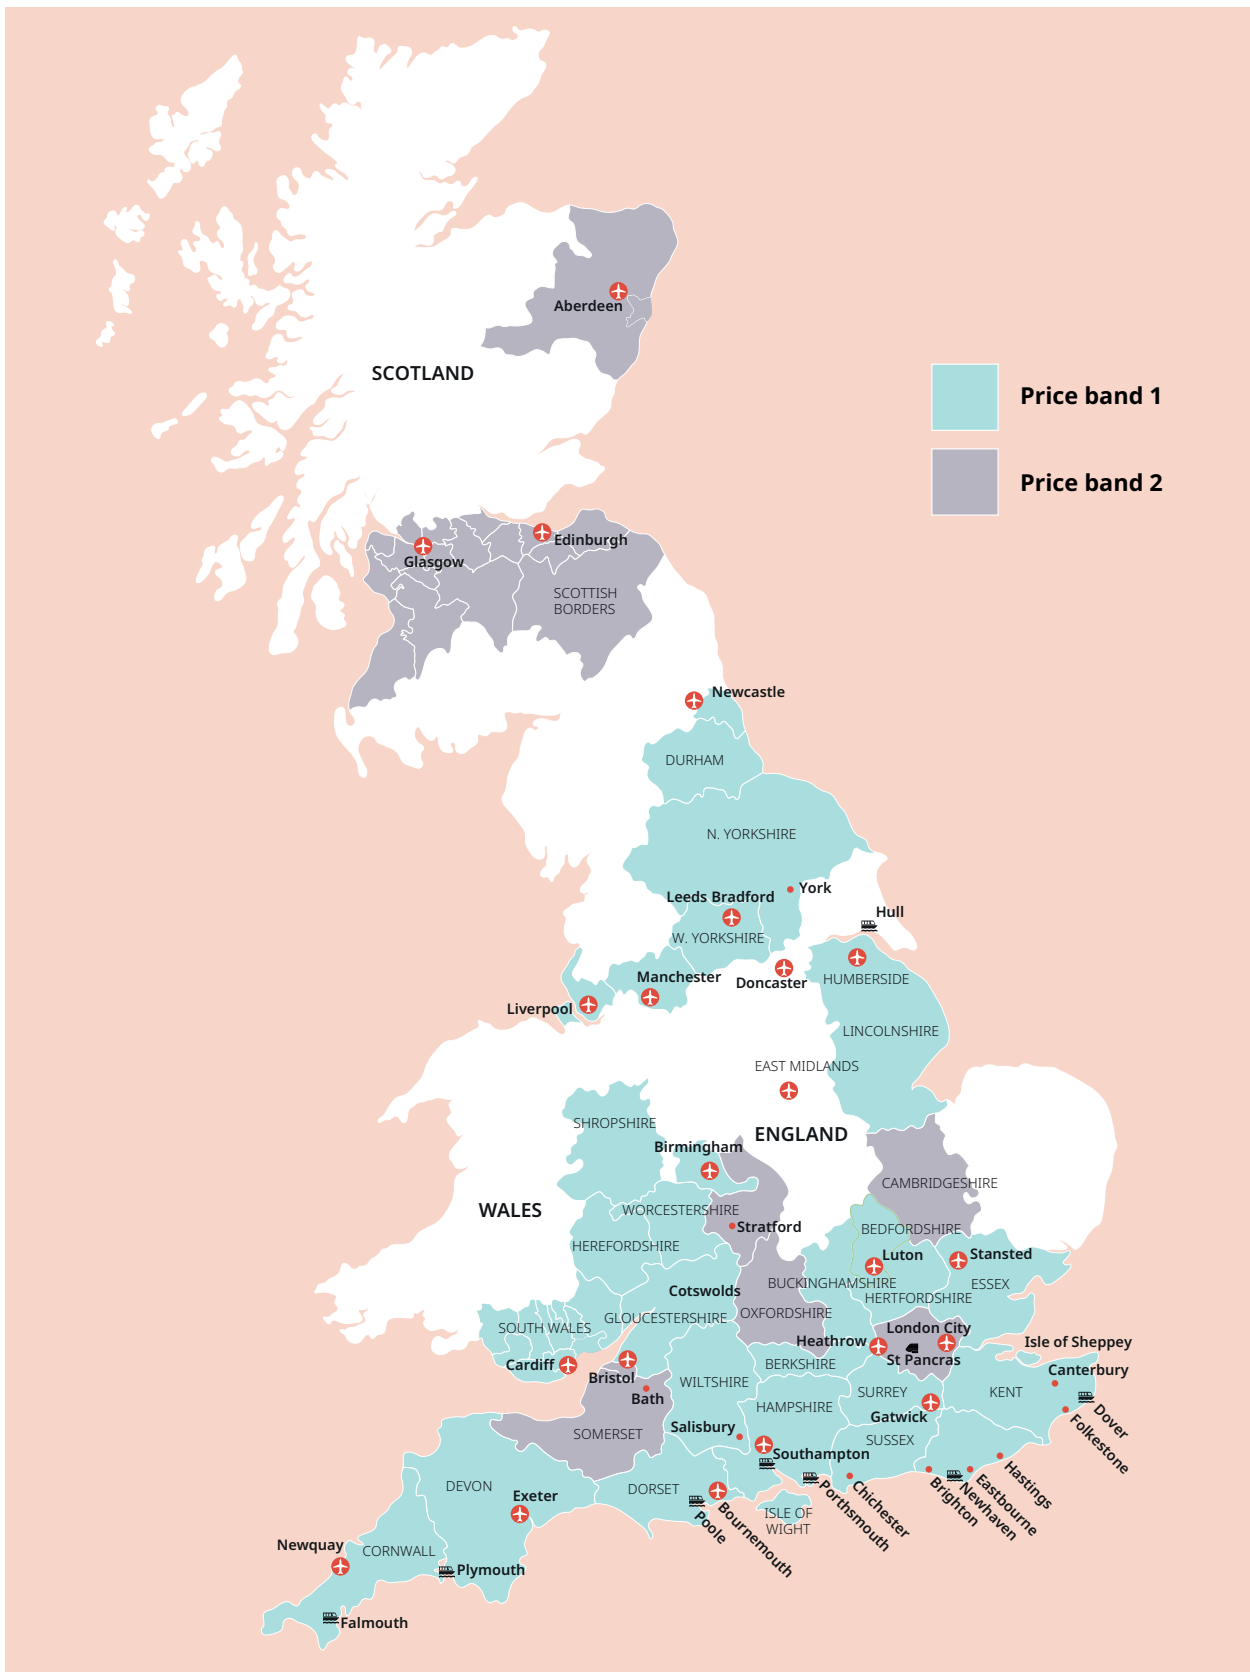

Countries

20 languages
30+ countries worldwide

UK English

LanguageCourse^{net} Book at worldwide lowest price at:

<https://www.languagecourse.net/school-study--live-in-your-teachers-home-sharjah.php3>

🇺🇸 +1 646 503 18 10