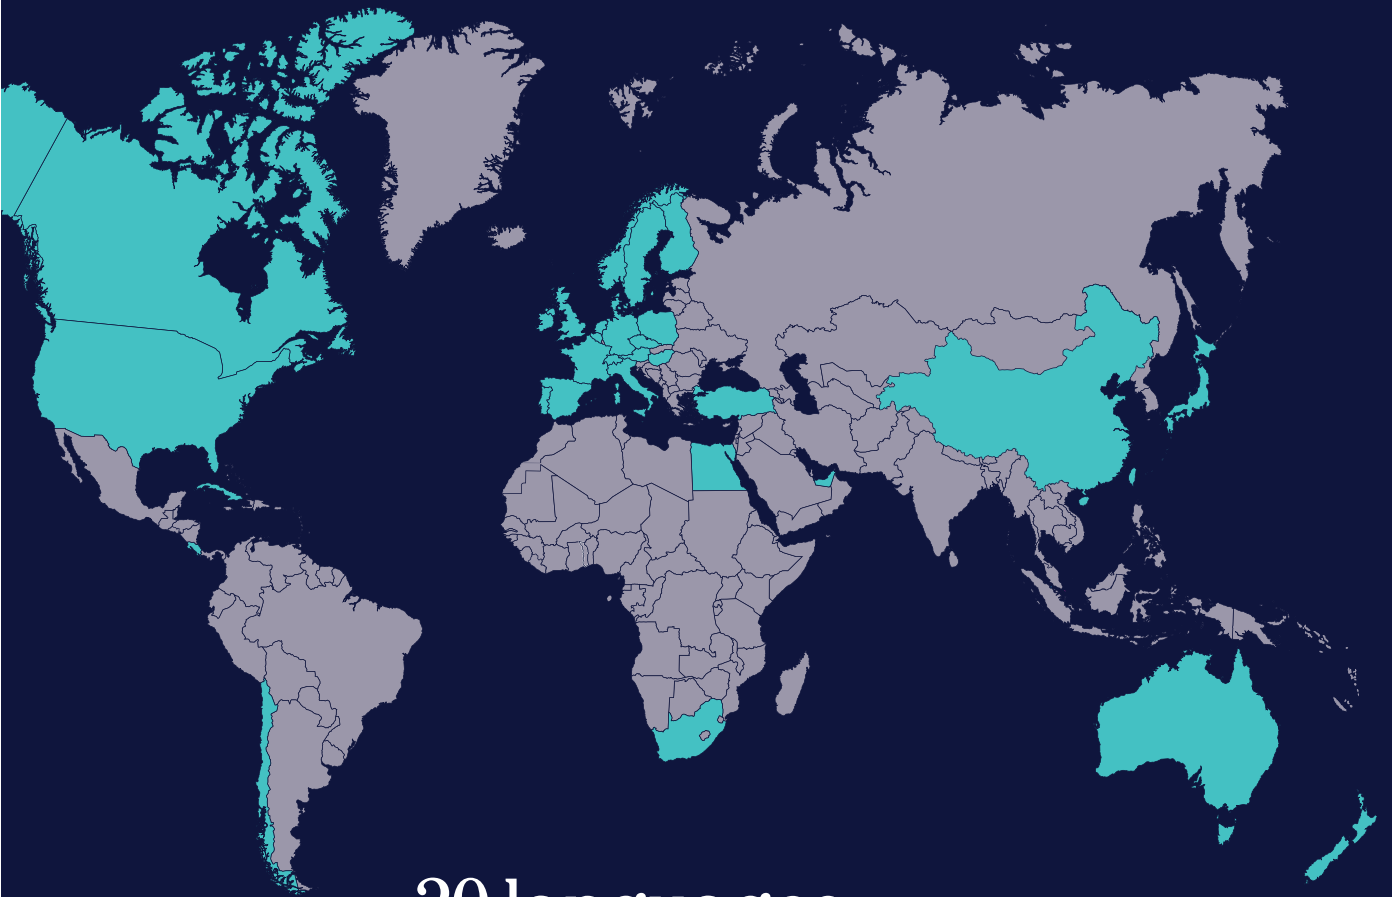

English is available in many non-English speaking countries on request

Countries

20 languages
30+ countries worldwide

UK English

Tower Bridge, London

Cornwall

Classic home tuition language programme

Price Band	15hrs lessons	20hrs lessons	25hrs lessons	30hrs lessons	Extra night full board
1	£1,080	£1,280	£1,480	£1,680	£115
2	£1,195	£1,395	£1,595	£1,795	£125