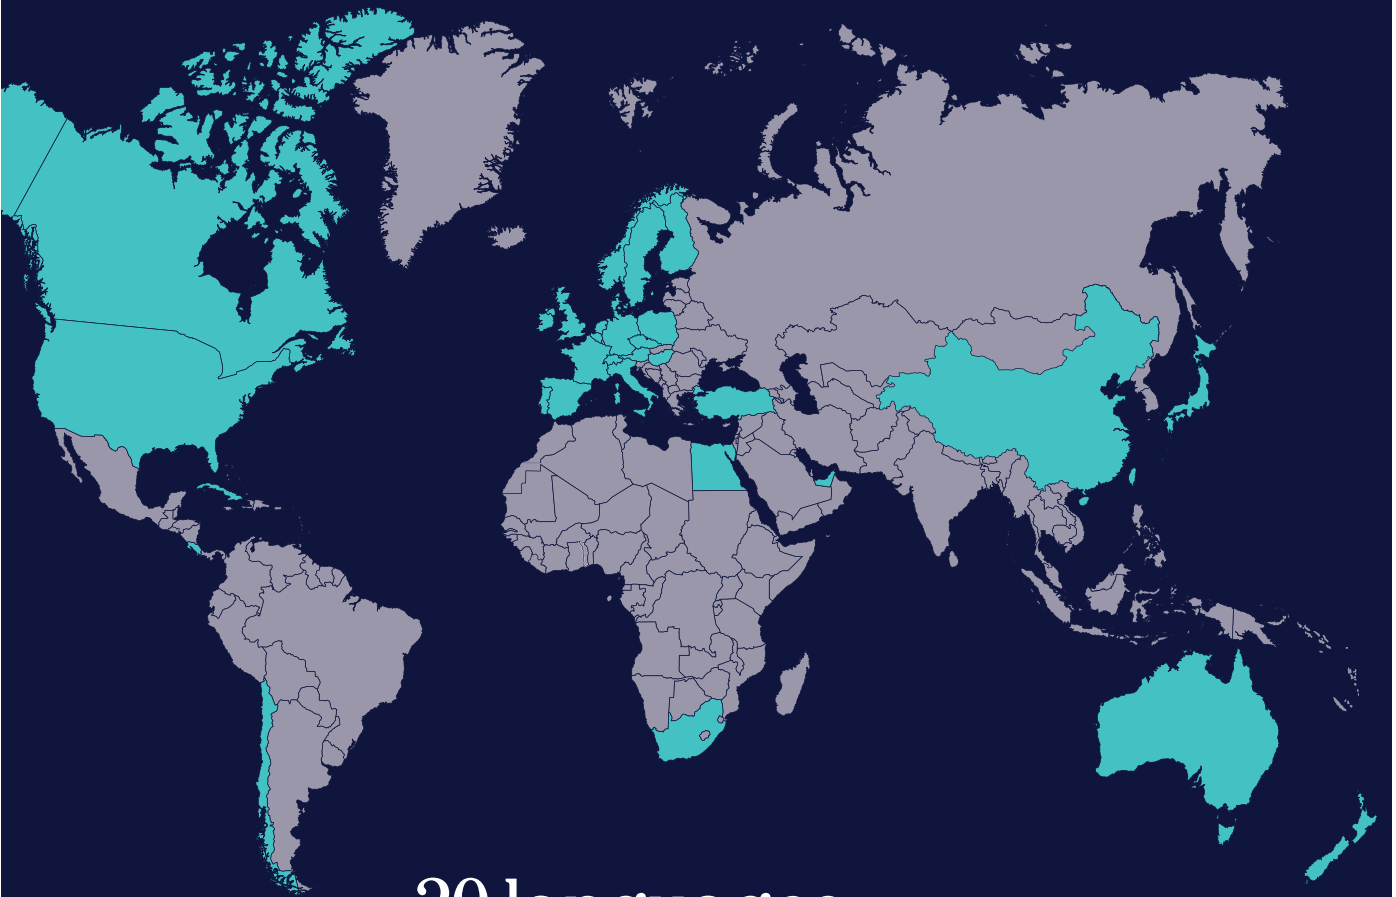

Countries

20 languages
30+ countries worldwide

Book at worldwide lowest price at:

<https://www.languagecourse.net/school-study--live-in-your-teachers-home-shanghai.php3>

+1 646 503 18 10
 +31 858880253

+44 330 124 03 17
 +7 4995000466

+34 93 220 38 75
 +46 844 68 36 76

+33 1-78416974
 +47 219 30 570

+41 225 180 700
 +45 898 83 996

+49 221 747 40042
 +39 800 934 127

+43 720116182
 +48 223 988 072

+81 (50) 50507957

+55 213 958 08 76

+86 183 2705 9463