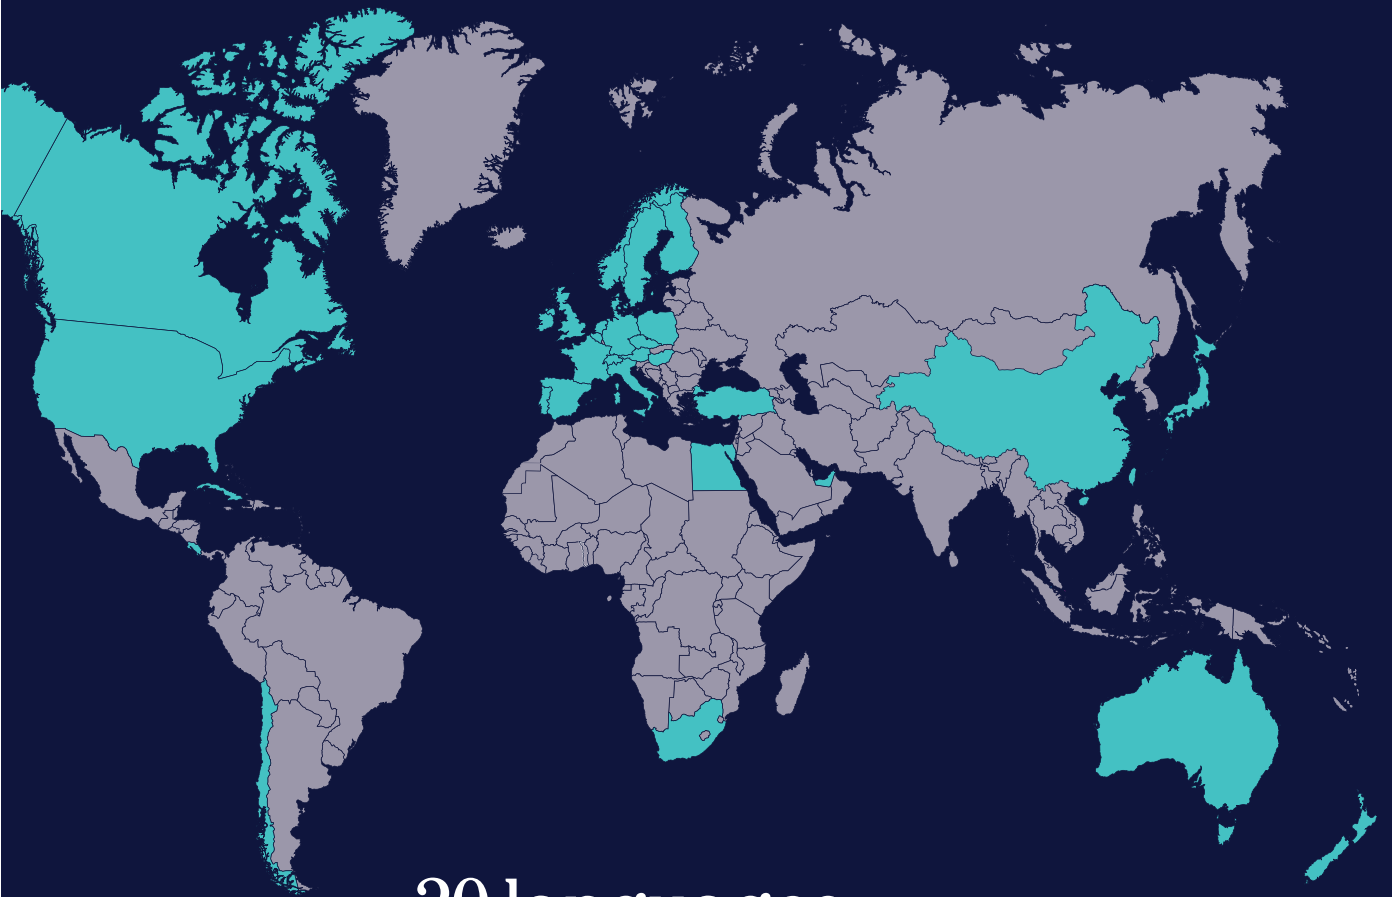

Countries

20 languages
30+ countries worldwide

UK English

Tower Bridge, London

Cornwall

Classic home tuition language programme

Price Band	15hrs lessons	20hrs lessons	25hrs lessons	30hrs lessons	Extra night full board
1	£1,080	£1,280	£1,480	£1,680	£115
2	£1,195	£1,395	£1,595	£1,795	£125