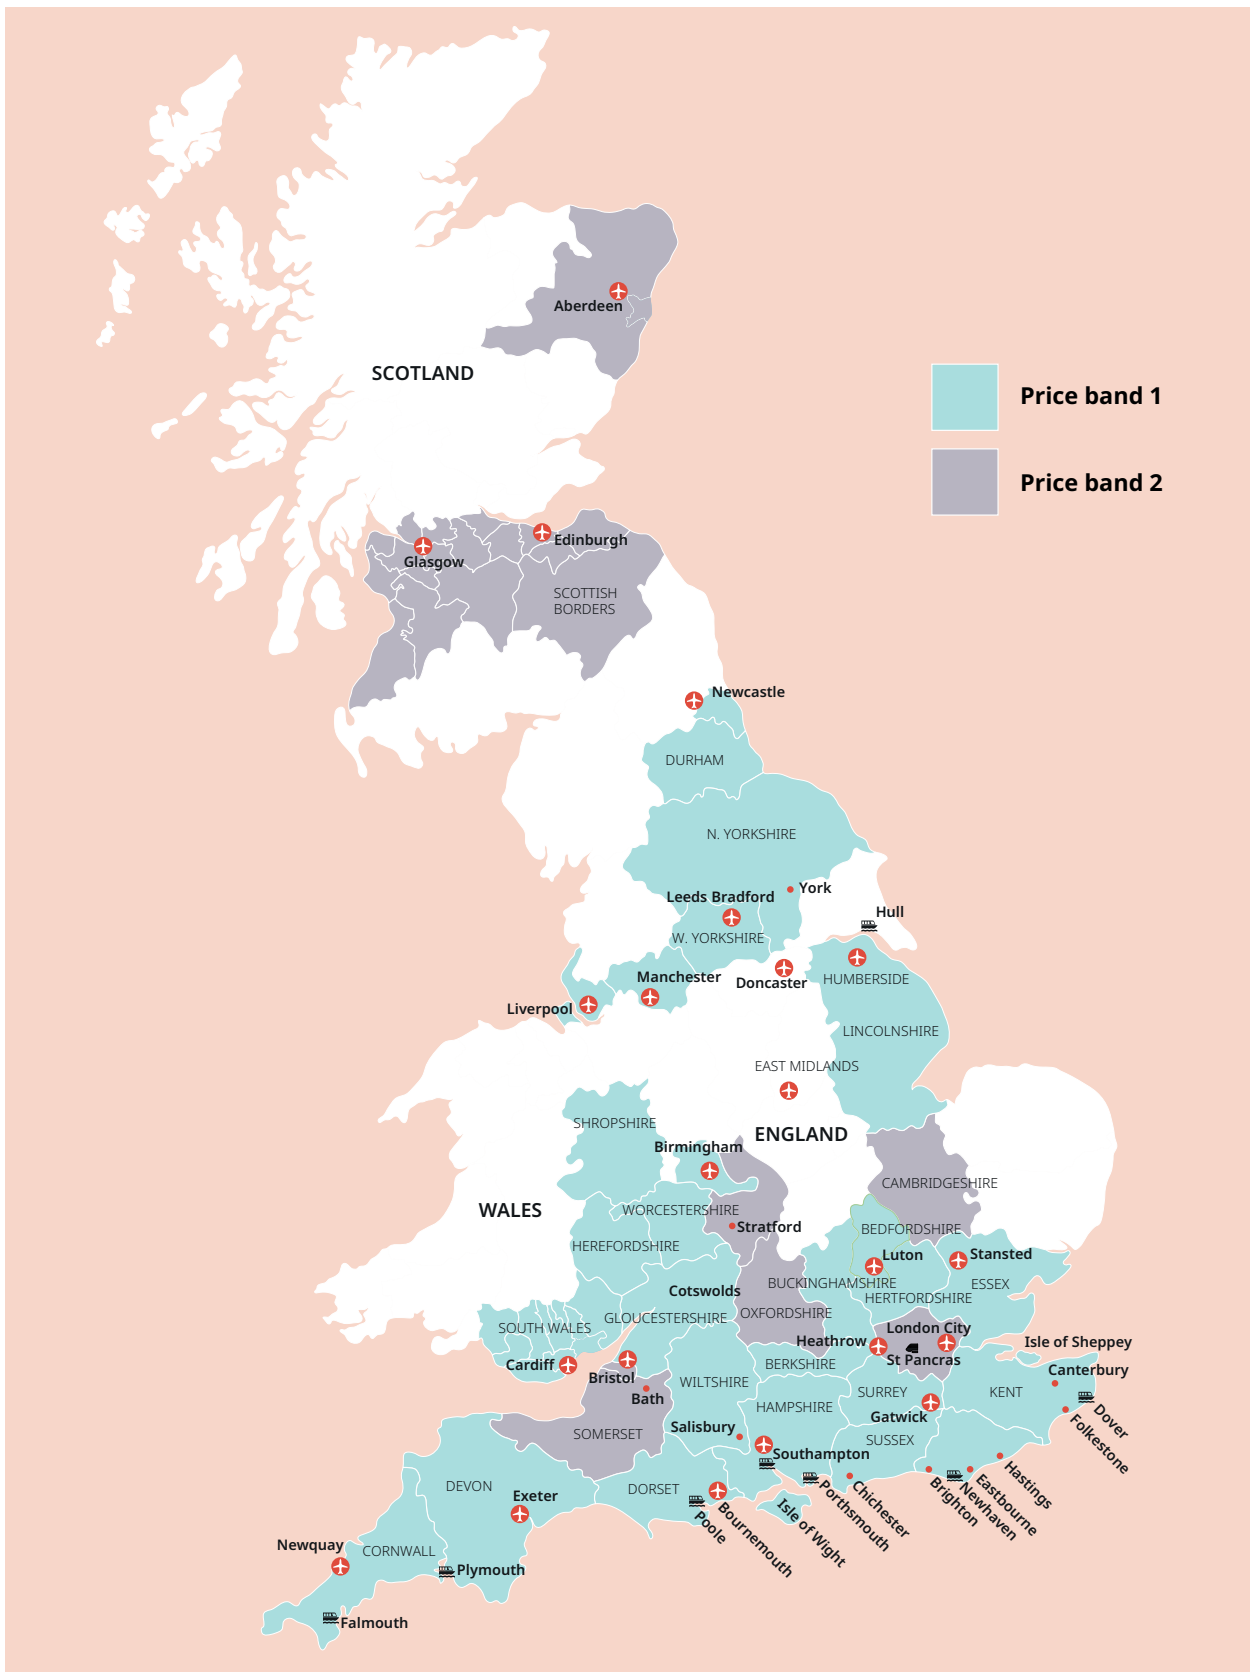

Countries

20 languages
30+ countries worldwide

UK English

UK English

Tower Bridge, London

Cornwall

Classic home tuition language programme

Price Band	15hrs lessons	20hrs lessons	25hrs lessons	30hrs lessons	Extra night full board
1	£1,080	£1,280	£1,480	£1,680	£115
2	£1,195	£1,395	£1,595	£1,795	£125