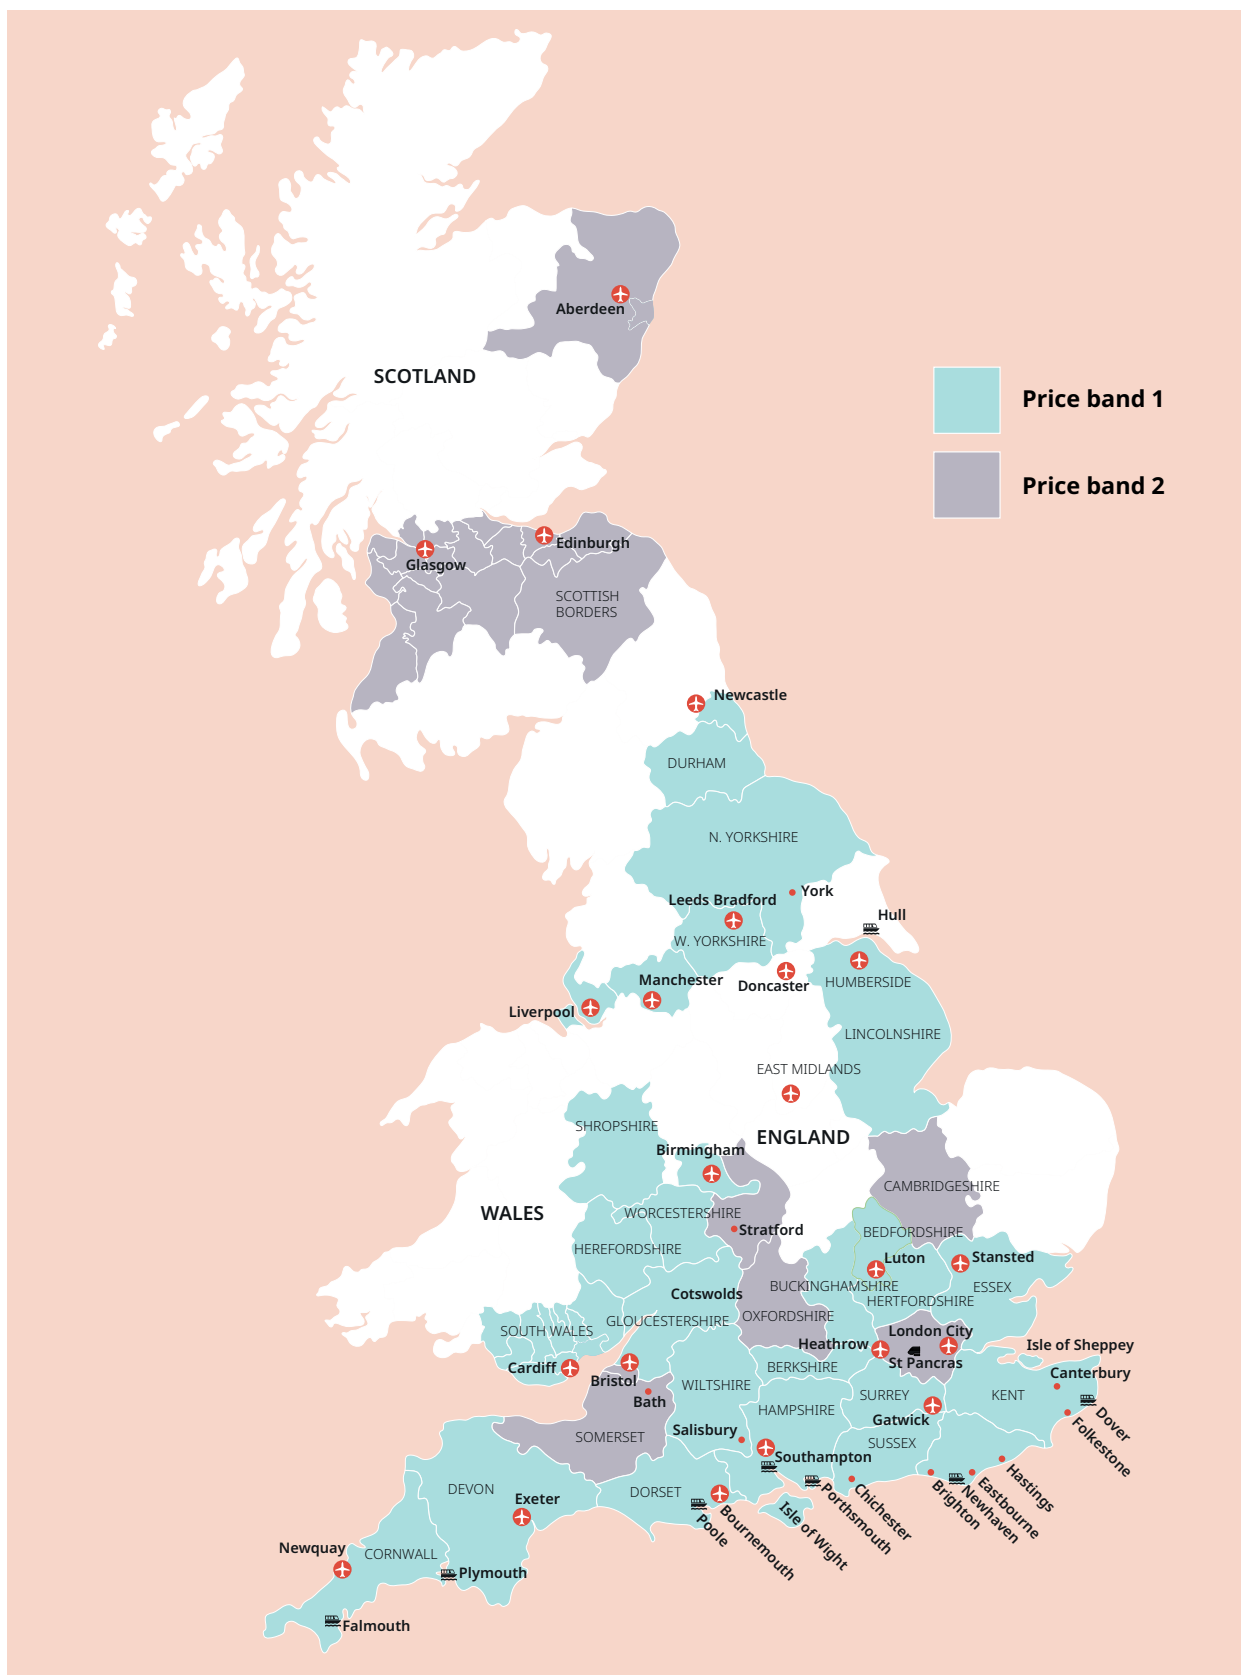

Countries

20 languages
30+ countries worldwide

UK English

UK English

Tower Bridge, London

Cornwall

Classic home tuition language programme

| Price Band | 15hrs lessons | 20hrs lessons | 25hrs lessons | 30hrs lessons | Extra night full board |
|------------|---------------|---------------|---------------|---------------|------------------------|
| 1 | £1,080 | £1,280 | £1,480 | £1,680 | £115 |
| 2 | £1,195 | £1,395 | £1,595 | £1,795 | £125 |