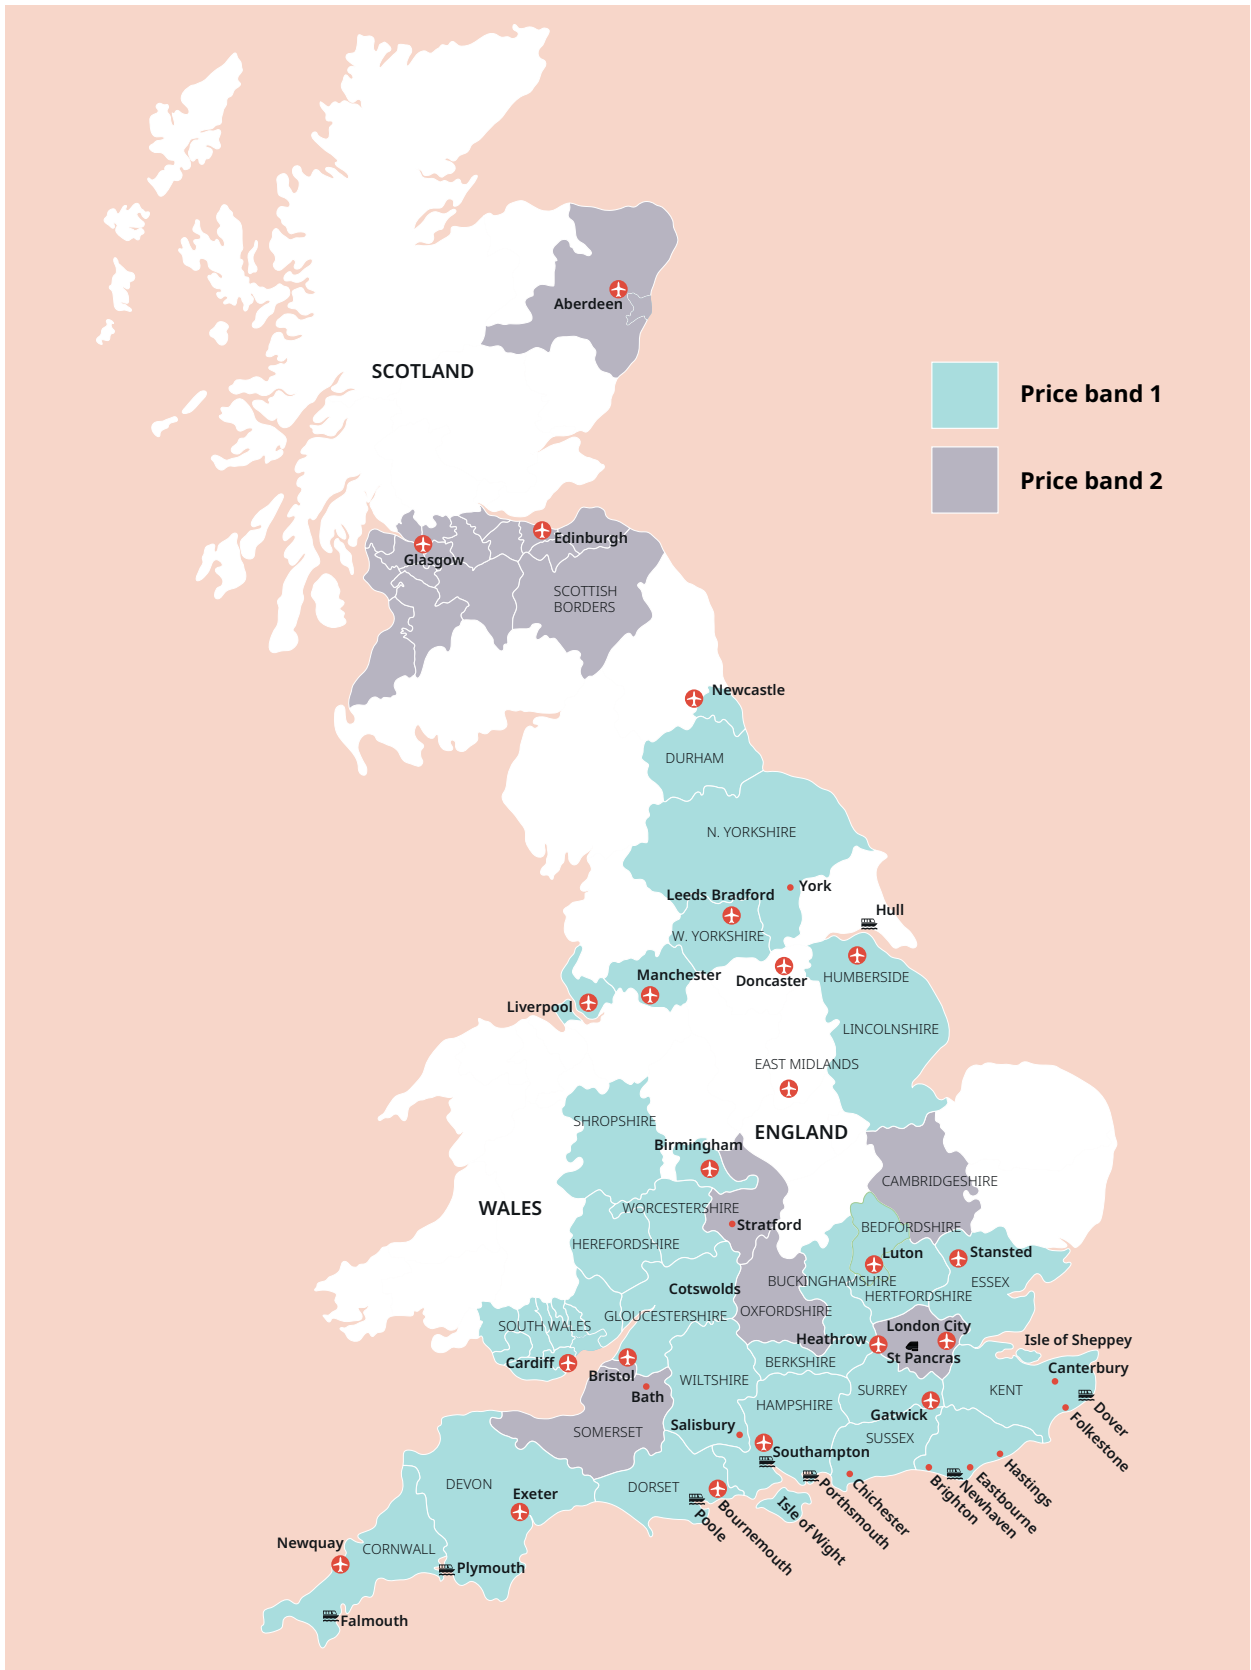

 +55 213 958 08 76

 +86 183 2705 9463

UK English

UK English

Tower Bridge, London

Cornwall

Classic home tuition language programme

| Price Band | 15hrs lessons | 20hrs lessons | 25hrs lessons | 30hrs lessons | Extra night full board |
|------------|---------------|---------------|---------------|---------------|------------------------|
| 1 | £1,080 | £1,280 | £1,480 | £1,680 | £115 |
| 2 | £1,195 | £1,395 | £1,595 | £1,795 | £125 |