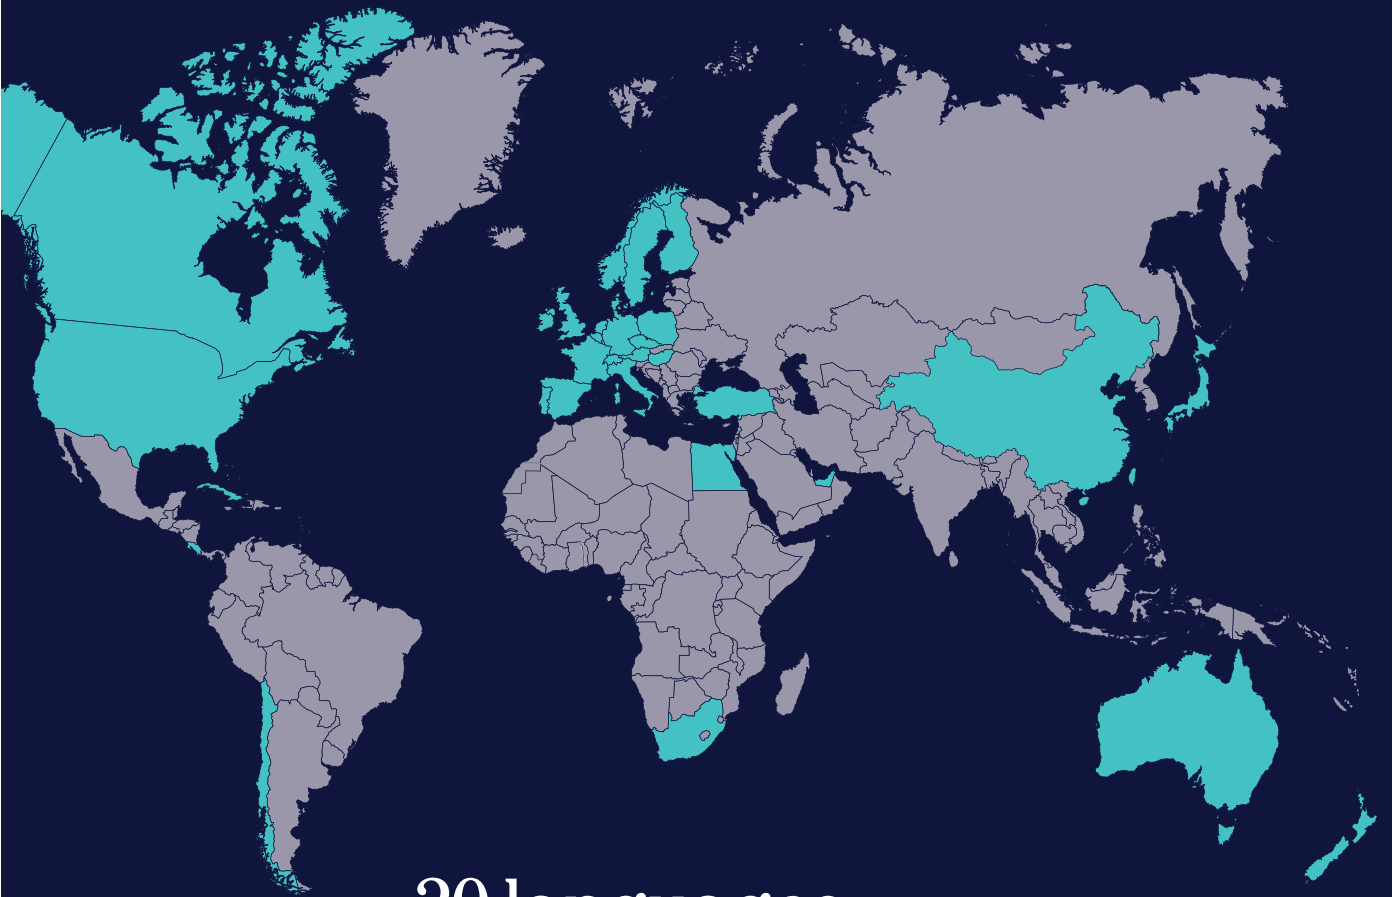

Countries

20 languages
30+ countries worldwide

Book at worldwide lowest price at:

<https://www.languagecourse.net/school-study--live-in-your-teachers-home-san-sebastian.php3>

+1 646 503 18 10
 +31 858880253

+44 330 124 03 17
 +7 4995000466

+34 93 220 38 75
 +46 844 68 36 76

+33 1-78416974
 +47 219 30 570

+41 225 180 700
 +45 898 83 996

+49 221 747 40042
 +39 800 934 127

+43 720116182
 +48 223 988 072

+81 (50) 50507957

+55 213 958 08 76

+86 183 2705 9463