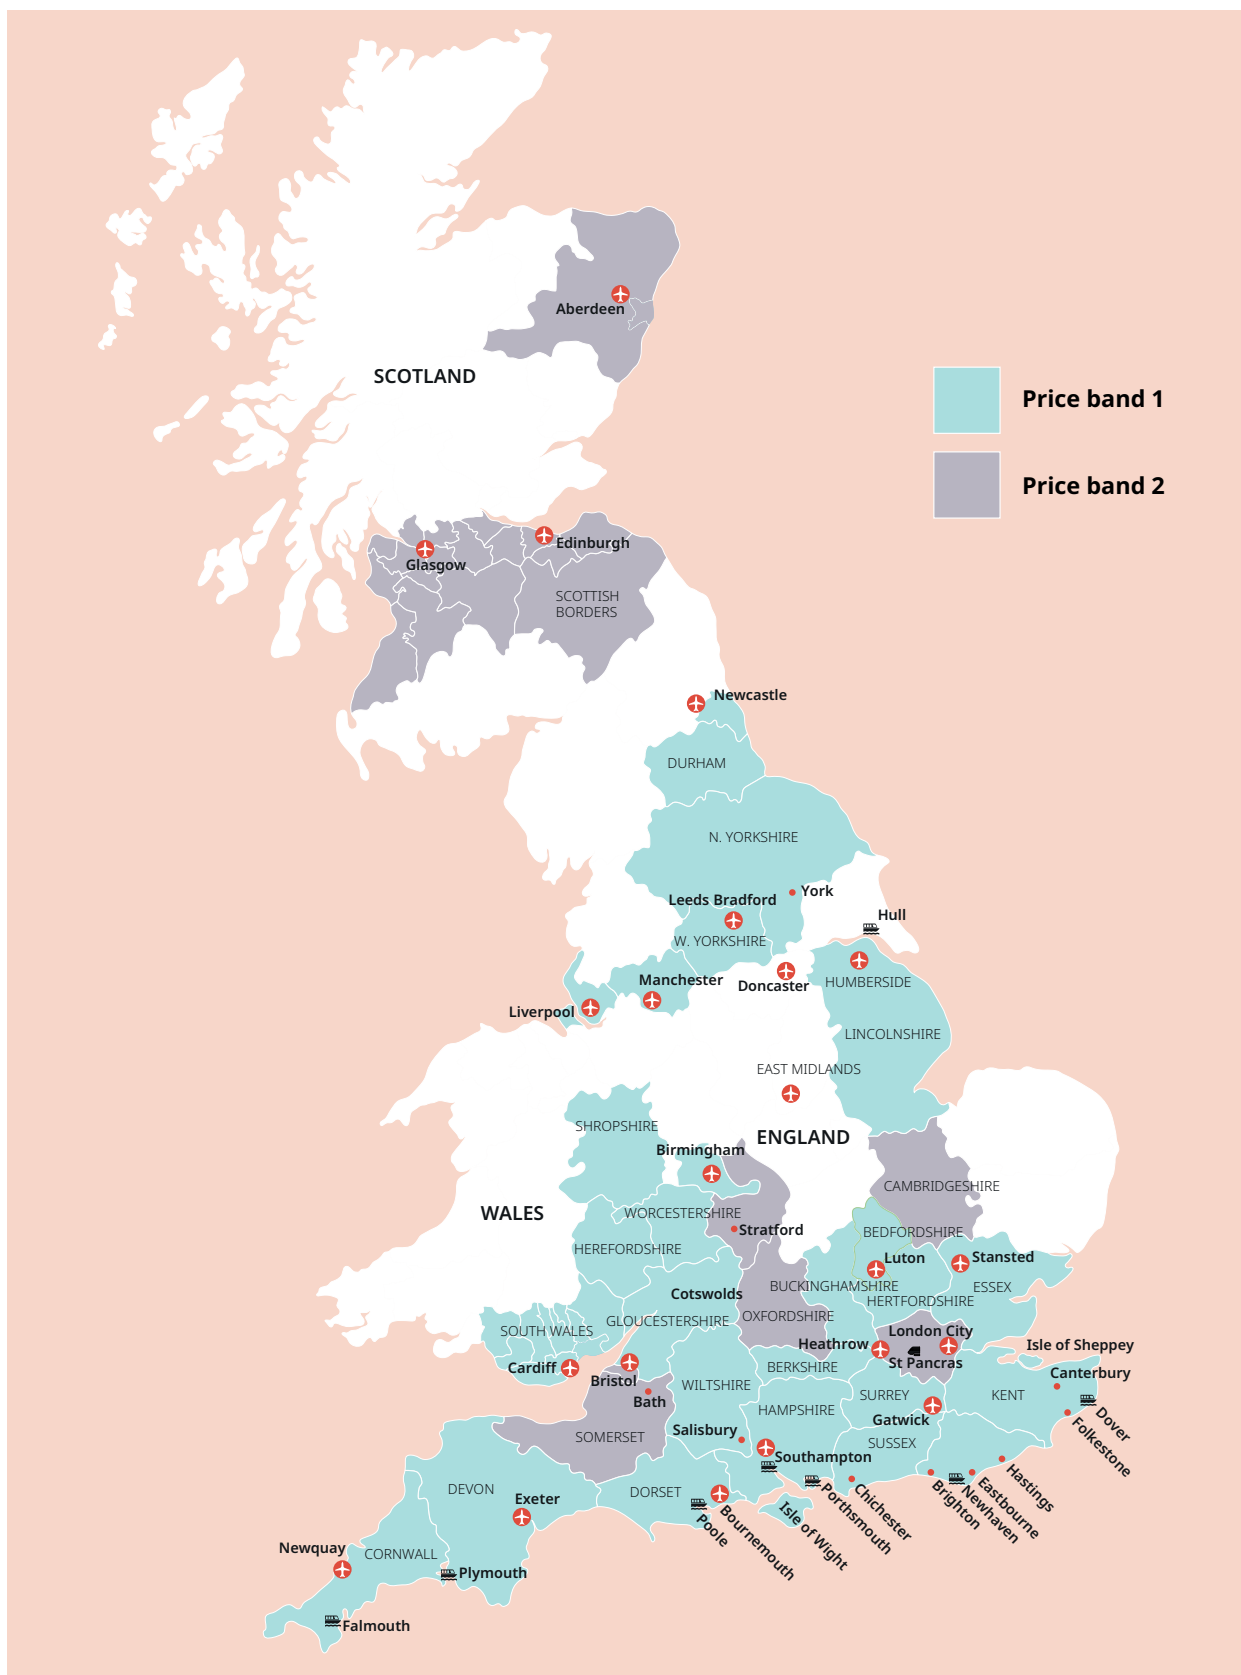

 +86 183 2705 9463

UK English

UK English

Tower Bridge, London

Cornwall

Classic home tuition language programme

Price Band	15hrs lessons	20hrs lessons	25hrs lessons	30hrs lessons	Extra night full board
1	£1,080	£1,280	£1,480	£1,680	£115
2	£1,195	£1,395	£1,595	£1,795	£125