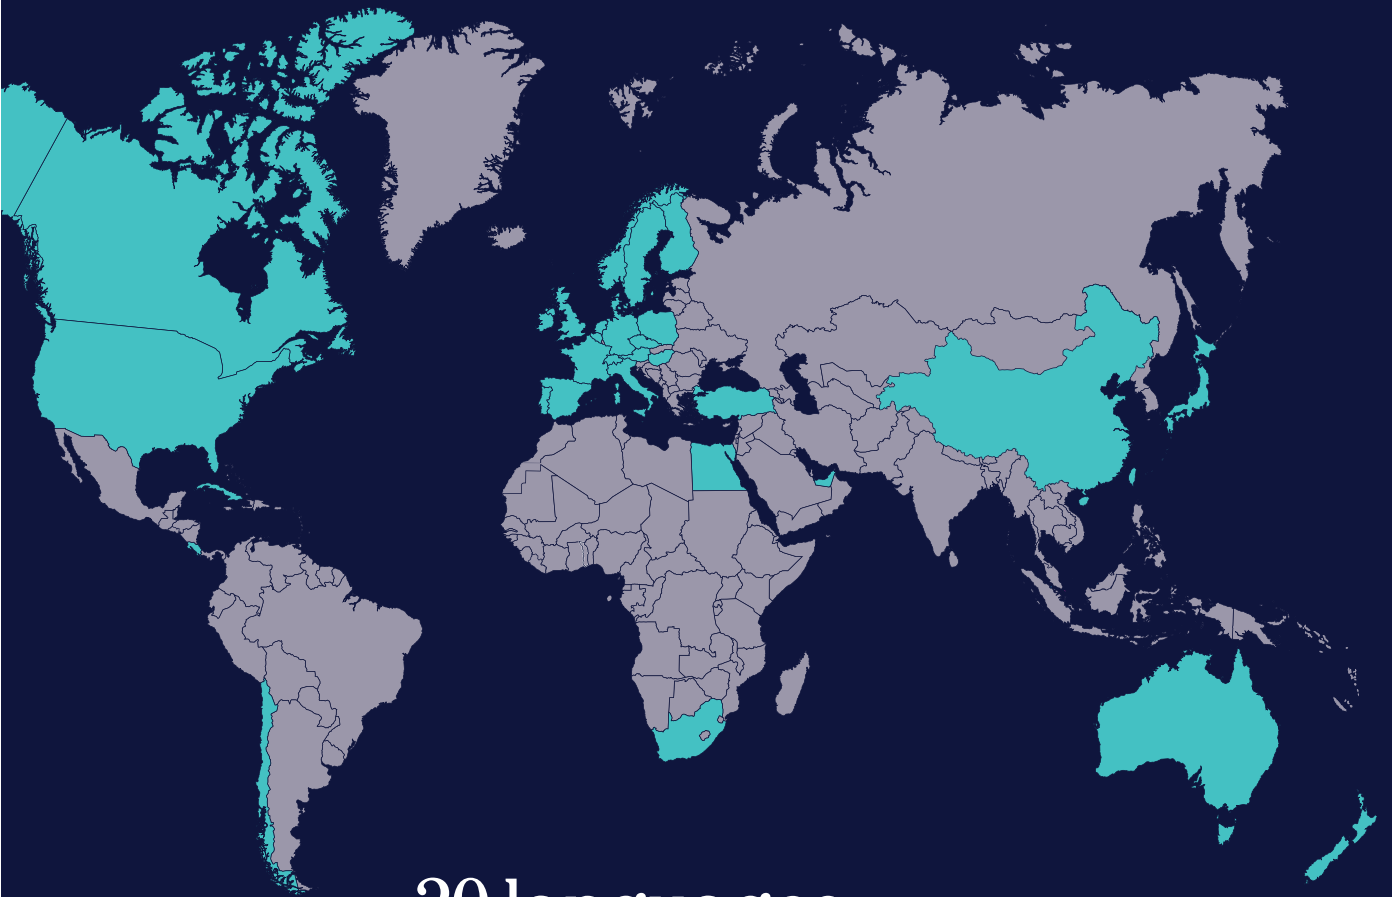

Countries

20 languages
30+ countries worldwide

Book at worldwide lowest price at:
<https://www.languagecourse.net/school-study--live-in-your-teachers-home-rouen.php3>

+1 646 503 18 10
 +31 858880253

+44 330 124 03 17
 +7 4995000466

+34 93 220 38 75
 +46 844 68 36 76

+33 1-78416974
 +47 219 30 570

+41 225 180 700
 +45 898 83 996

+49 221 747 40042
 +39 800 934 127

+43 720116182
 +48 223 988 072

+81 (50) 50507957

+55 213 958 08 76

+86 183 2705 9463