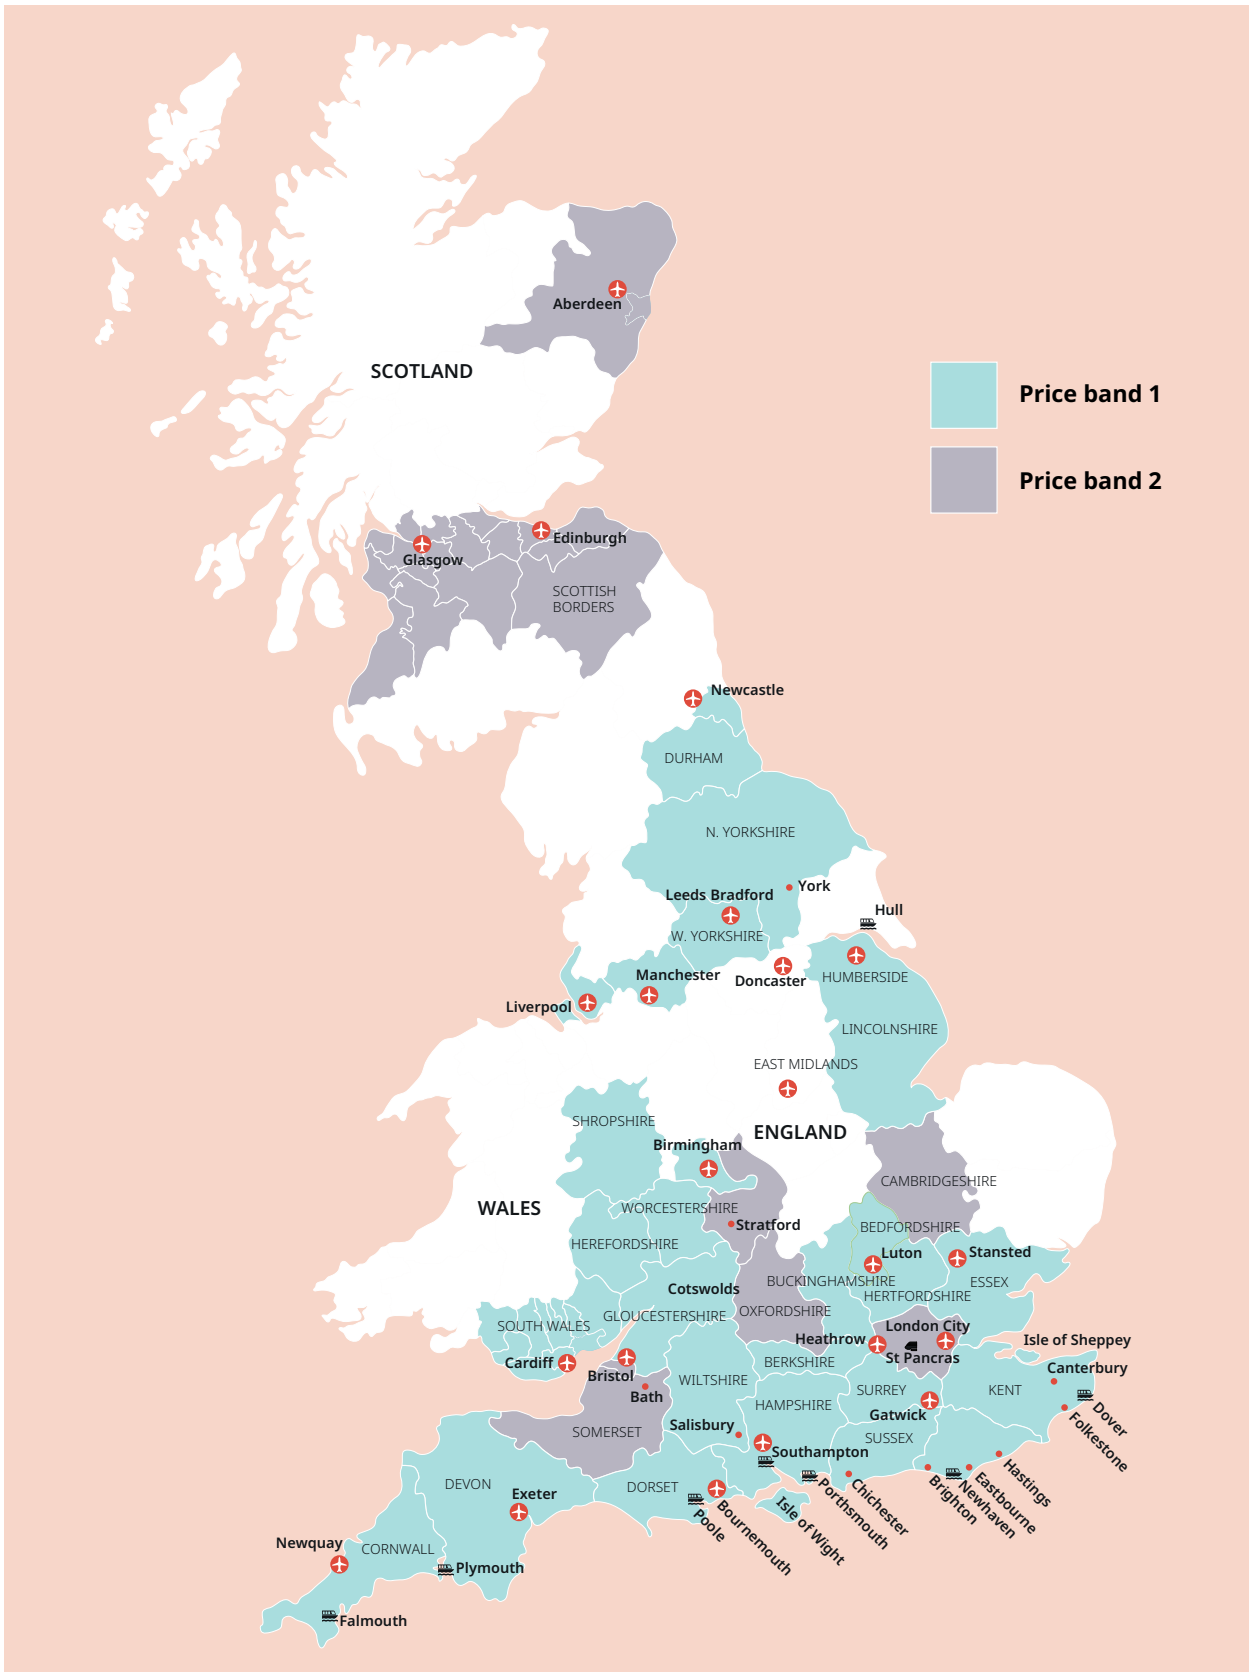

UK English

LanguageCourse^{net} Book at worldwide lowest price at: <https://www.languagecourse.net/school-study--live-in-your-teachers-home-rotterdam.php3>

+1 646 503 18 10	+44 330 124 03 17	+34 93 220 38 75	+33 1-78416974	+41 225 180 700	+49 221 747 40042	+43 720116182
+31 858880253	+7 4995000466	+46 844 68 36 76	+47 219 30 570	+45 898 83 996	+39 800 934 127	+48 223 988 072
		+81 (50) 50507957	+52 213 958 08 76	+86 183 2705 9463