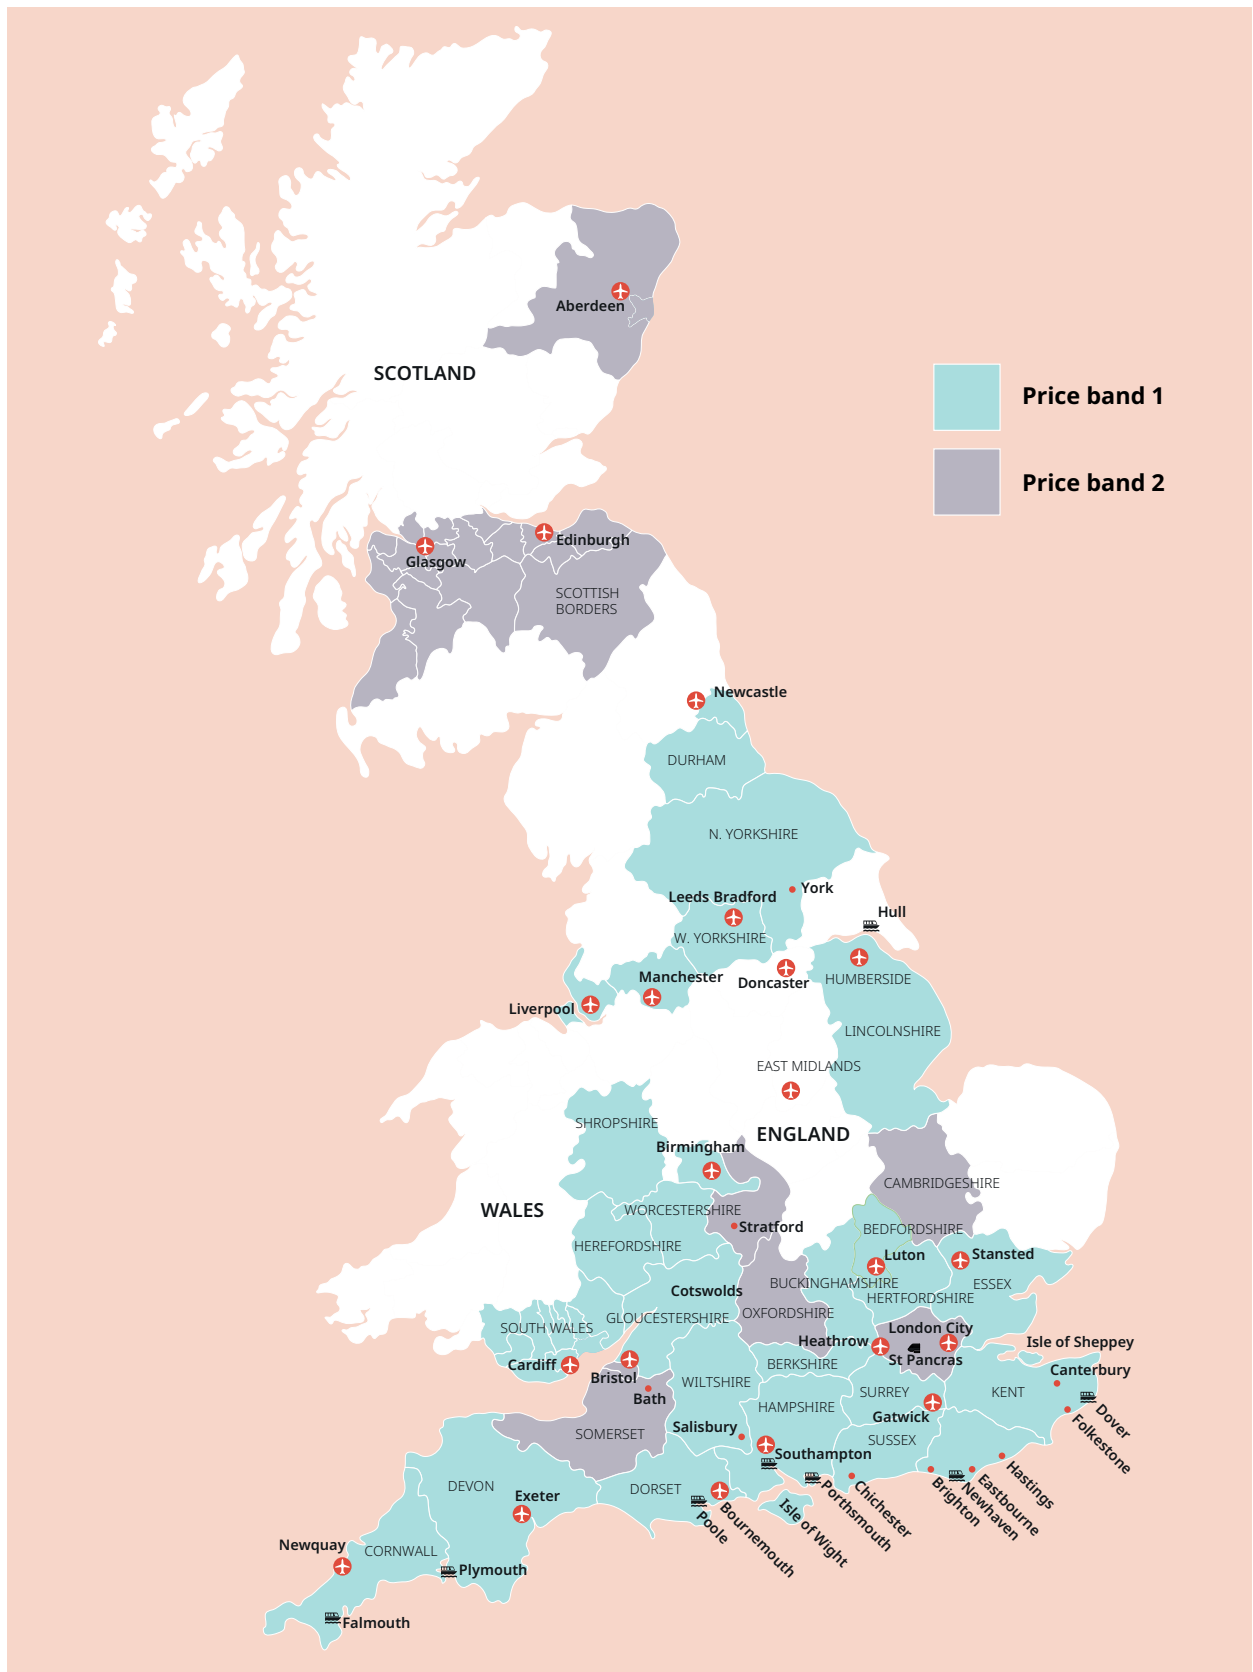

 +43 720116182
 +48 223 988 072

UK English

UK English

Tower Bridge, London

Cornwall

Classic home tuition language programme

Price Band	15hrs lessons	20hrs lessons	25hrs lessons	30hrs lessons	Extra night full board
1	£1,080	£1,280	£1,480	£1,680	£115
2	£1,195	£1,395	£1,595	£1,795	£125