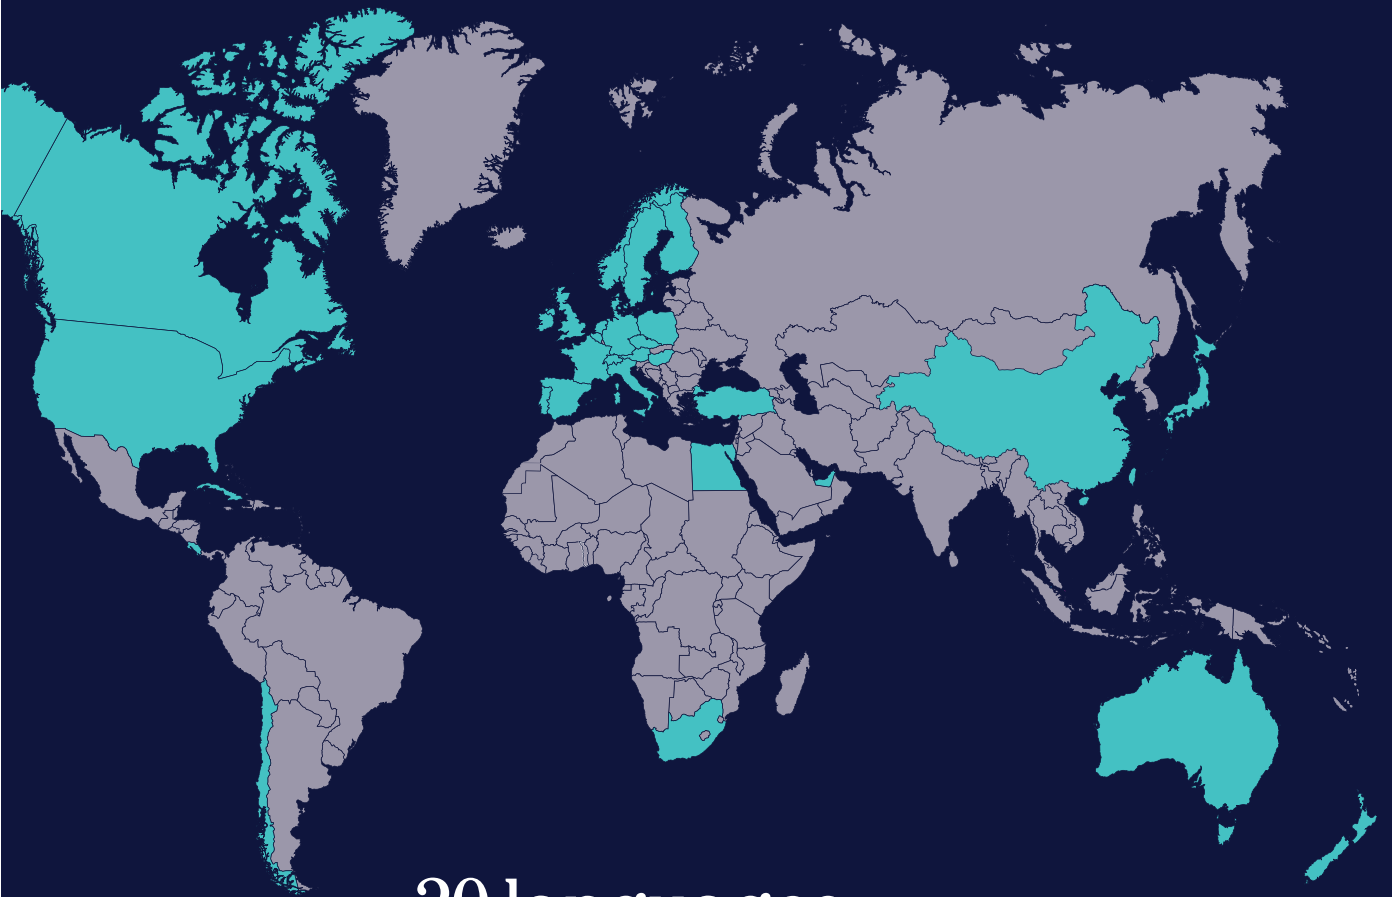

Countries

20 languages
30+ countries worldwide

Book at worldwide lowest price at:

<https://www.languagecourse.net/school-study--live-in-your-teachers-home-portsmouth.php3>

+1 646 503 18 10
 +31 858880253

+44 330 124 03 17
 +7 4995000466

+34 93 220 38 75
 +46 844 68 36 76

+33 1-78416974
 +47 219 30 570

+41 225 180 700
 +45 898 83 996

+49 221 747 40042
 +39 800 934 127

+43 720116182
 +48 223 988 072

+81 (50) 50507957

+55 213 958 08 76

+86 183 2705 9463