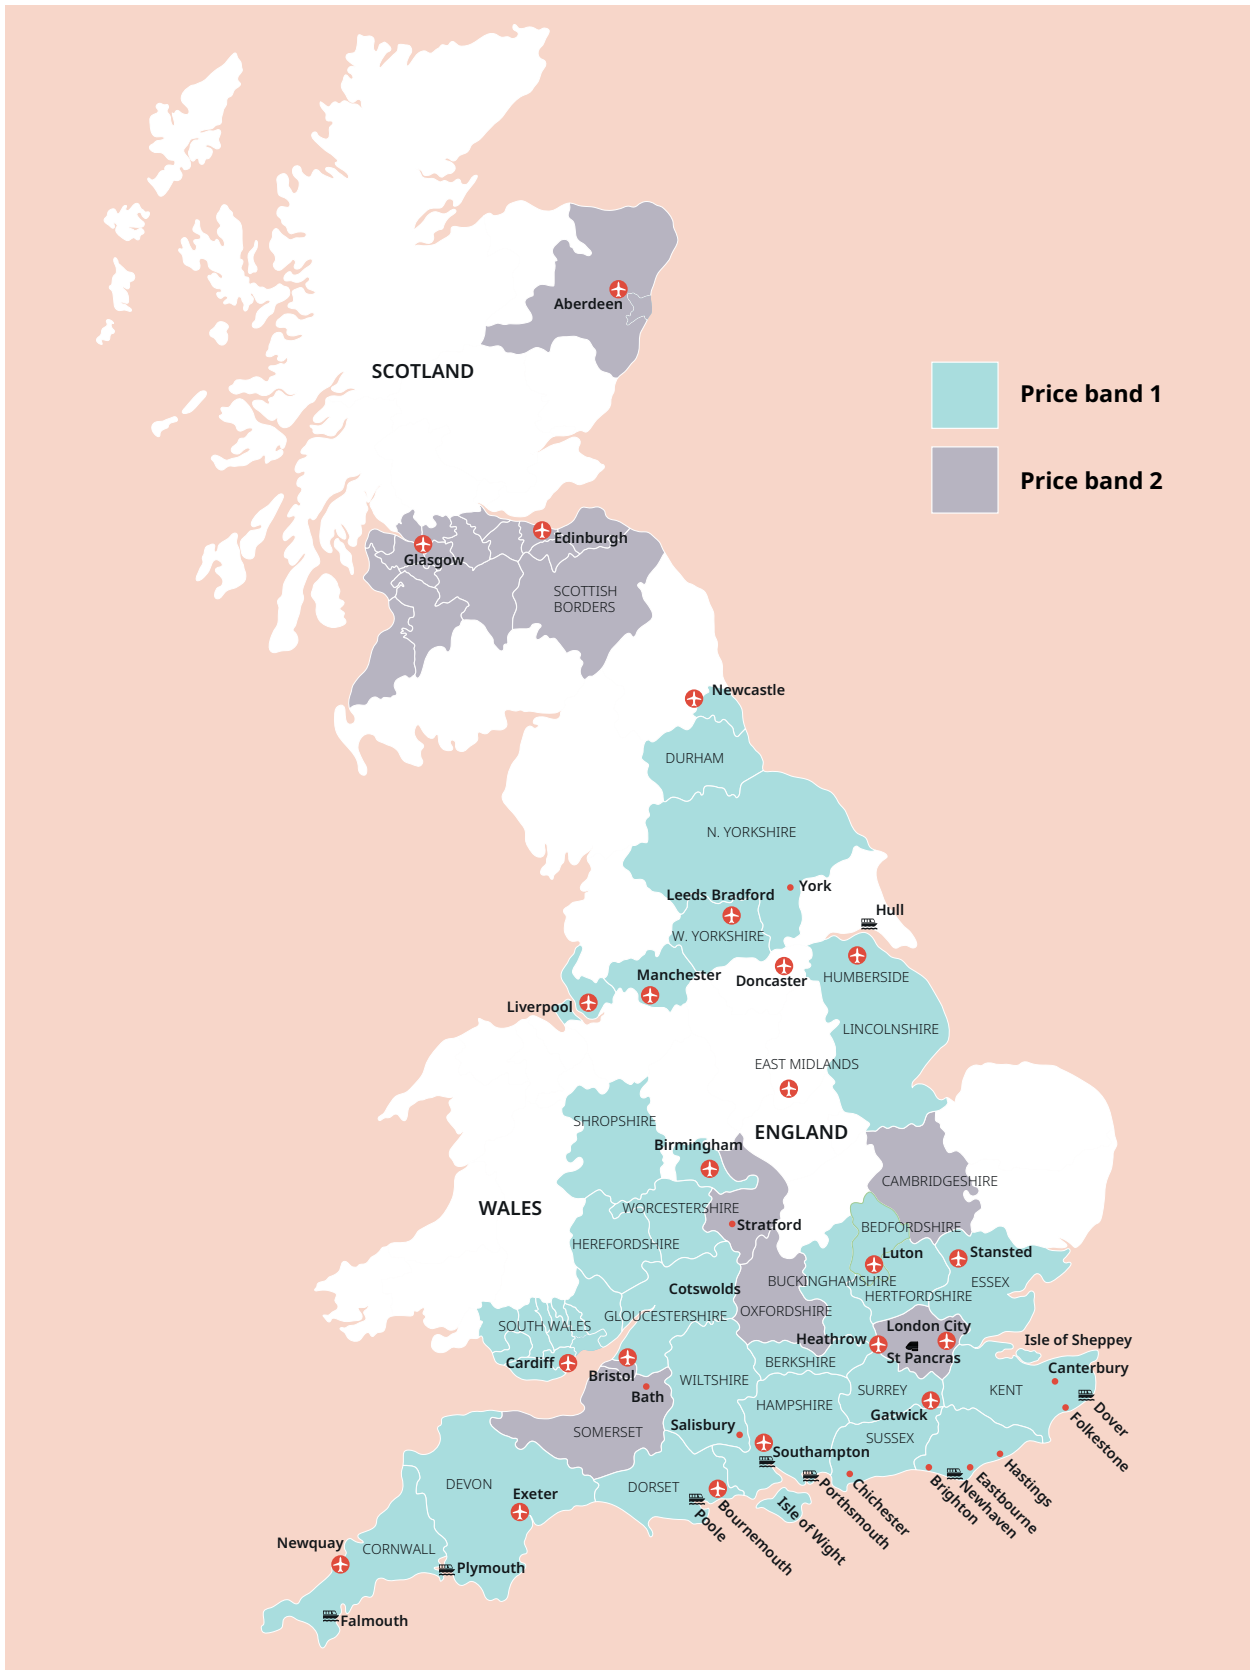

UK English

LanguageCourse^{net} Book at worldwide lowest price at: <https://www.languagecourse.net/school-study--live-in-your-teachers-home-portsmouth.php3>

+1 646 503 18 10	+44 330 124 03 17	+34 93 220 38 75	+33 1-78416974	+41 225 180 700	+49 221 747 40042	+43 720116182
+31 858880253	+7 4995000466	+46 844 68 36 76	+47 219 30 570	+45 898 83 996	+39 800 934 127	+48 223 988 072
		+81 (50) 50507957	+55 213 958 08 76	+86 183 2705 9463