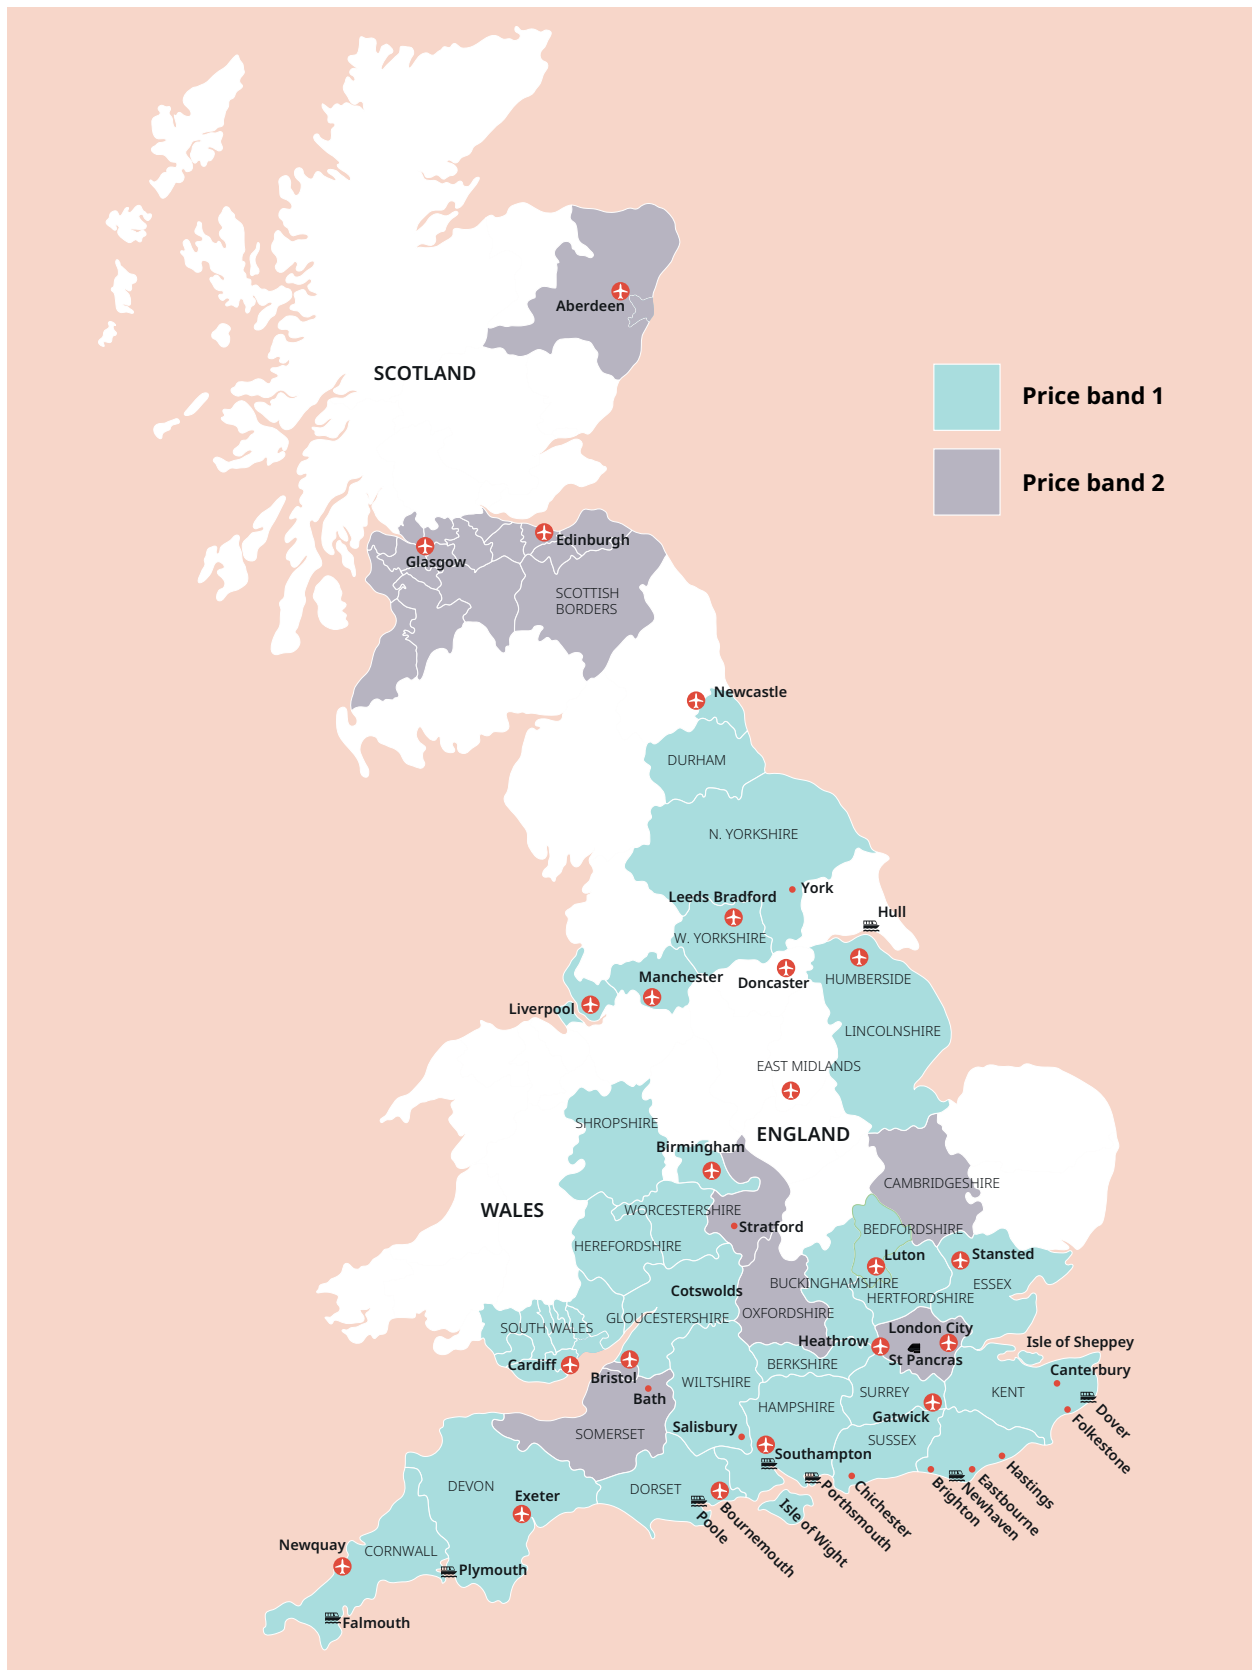

UK English

LanguageCourse^{net} Book at worldwide lowest price at:
<https://www.languagecourse.net/school-study--live-in-your-teachers-home-paris.php3>

+1 646 503 18 10
+31 858880253

+44 330 124 03 17
+7 4995000466

+34 93 220 38 75
+46 844 68 36 76

+33 1-78416974
+47 219 30 570

+41 225 180 700
+45 898 83 996

+49 221 747 40042
+39 800 934 127

+43 720116182
+48 223 988 072

+81 (50) 50507957
+52 213 958 08 76
+86 183 2705 9463