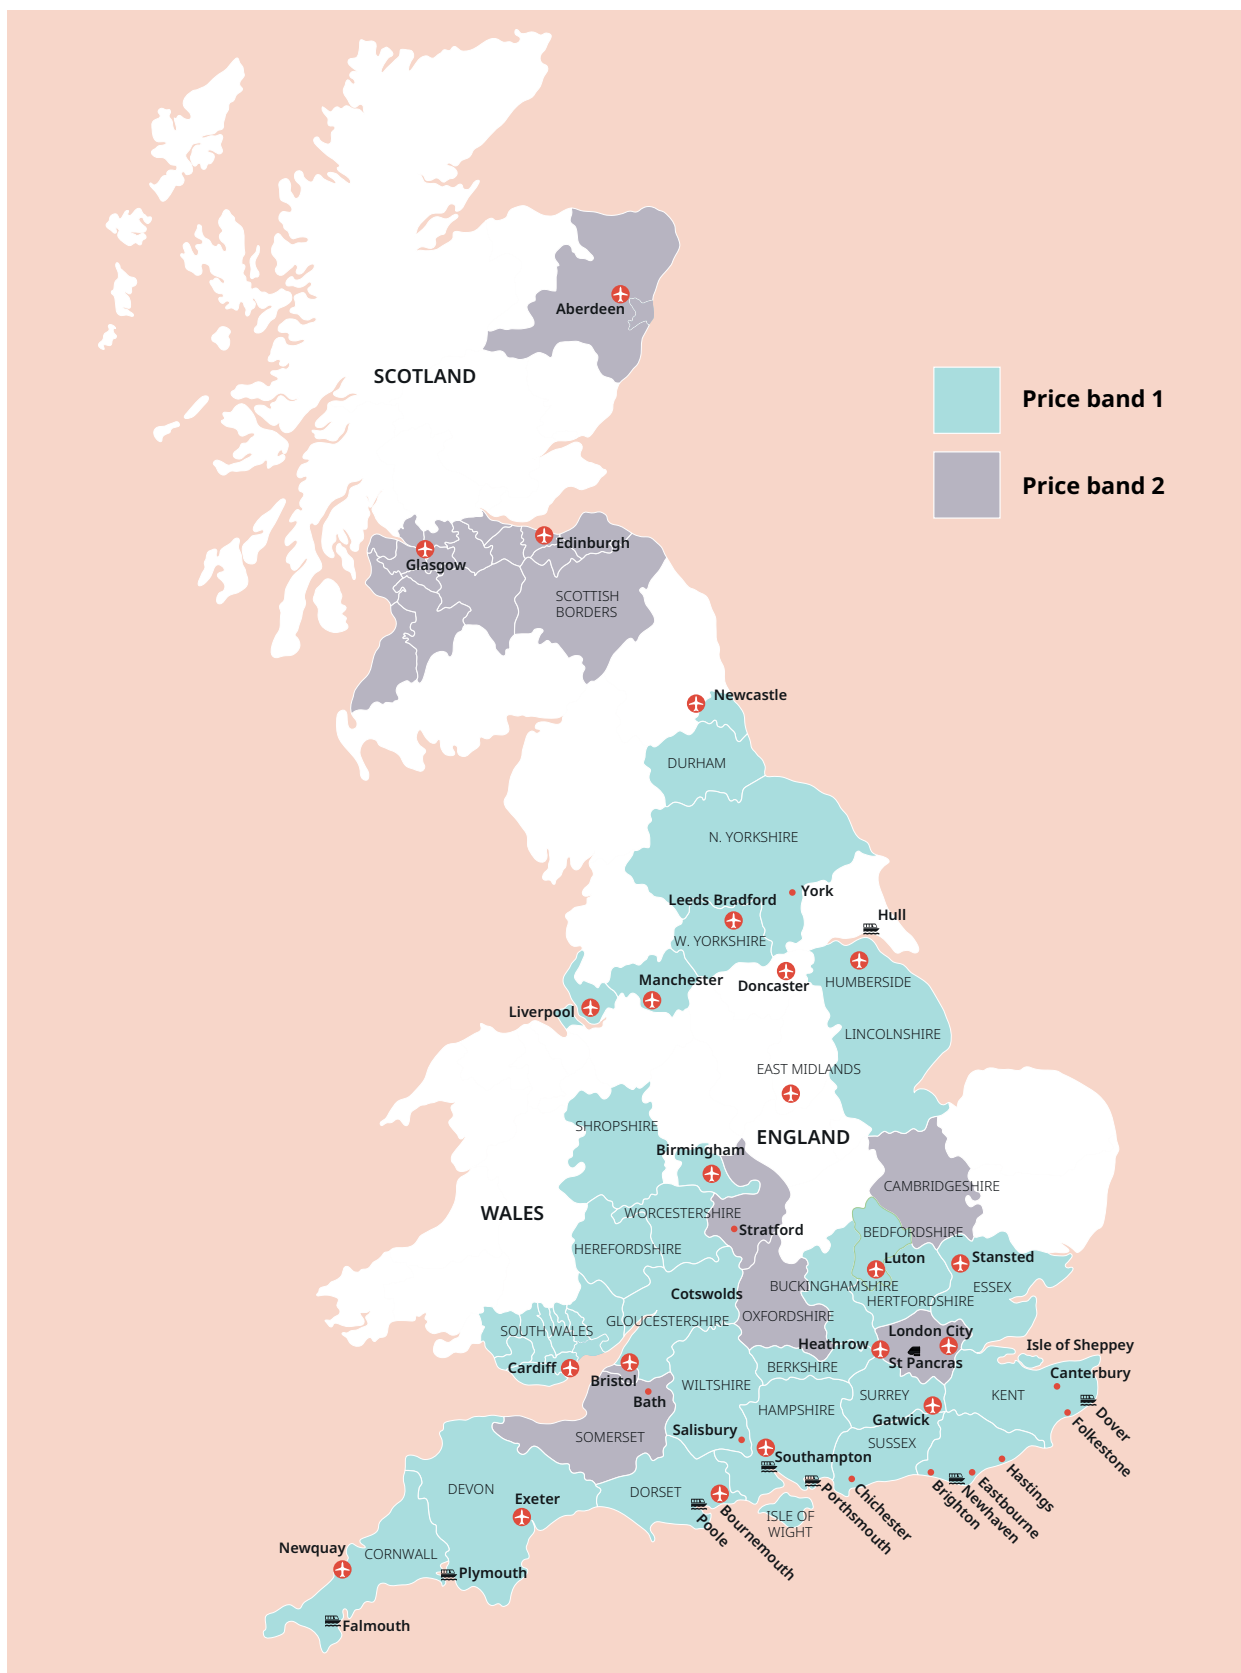

 +86 183 2705 9463

UK English

UK English

Tower Bridge, London

Cornwall

Classic home tuition language programme

Price Band	15hrs lessons	20hrs lessons	25hrs lessons	30hrs lessons	Extra night full board
1	£1,030	£1,220	£1,410	£1,595	£110
2	£1,145	£1,335	£1,525	£1,710	£120