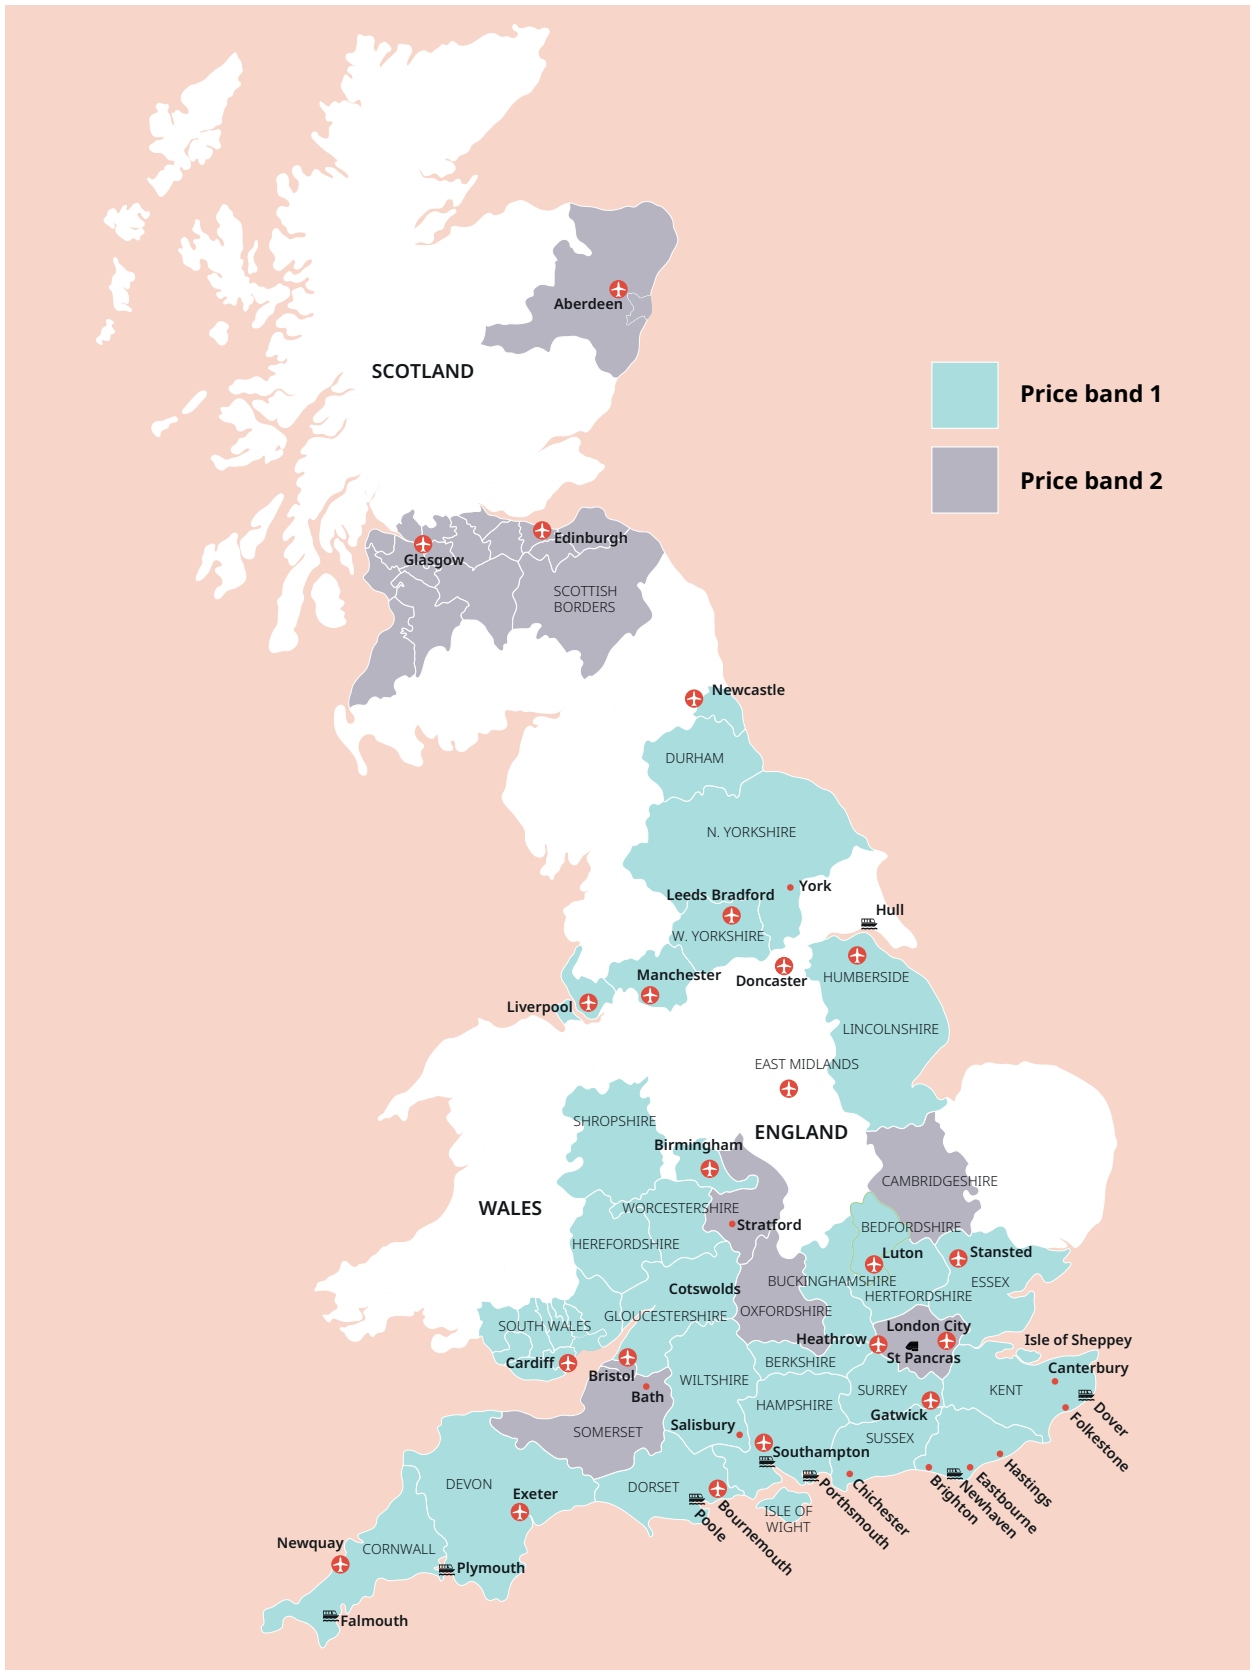

 +86 183 2705 9463

UK English

UK English

Tower Bridge, London

Cornwall

Classic home tuition language programme

Price Band	15hrs lessons	20hrs lessons	25hrs lessons	30hrs lessons	Extra night full board
1	£1,030	£1,220	£1,410	£1,595	£110
2	£1,145	£1,335	£1,525	£1,710	£120