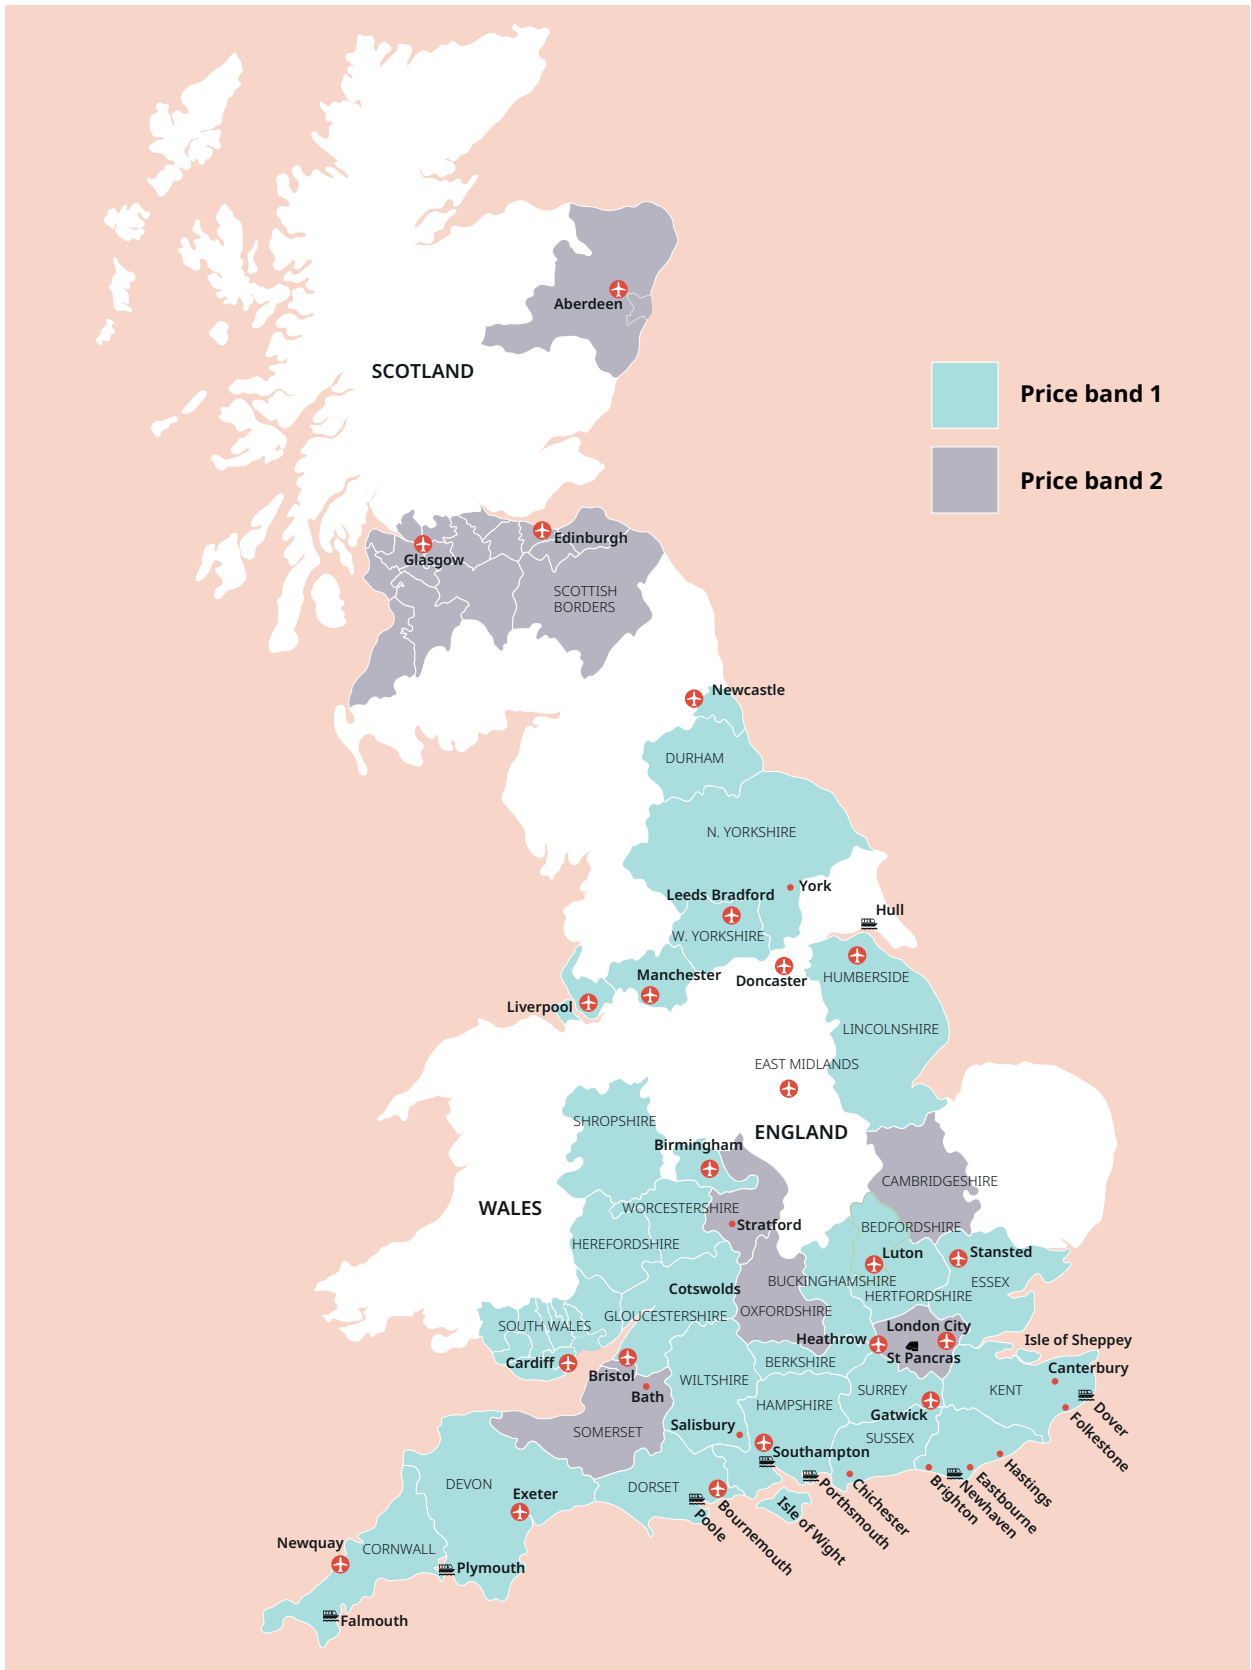

Countries

20 languages
30+ countries worldwide

UK English

UK English

Tower Bridge, London

Cornwall

Classic home tuition language programme

Price Band	15hrs lessons	20hrs lessons	25hrs lessons	30hrs lessons	Extra night full board
1	£1,080	£1,280	£1,480	£1,680	£115
2	£1,195	£1,395	£1,595	£1,795	£125