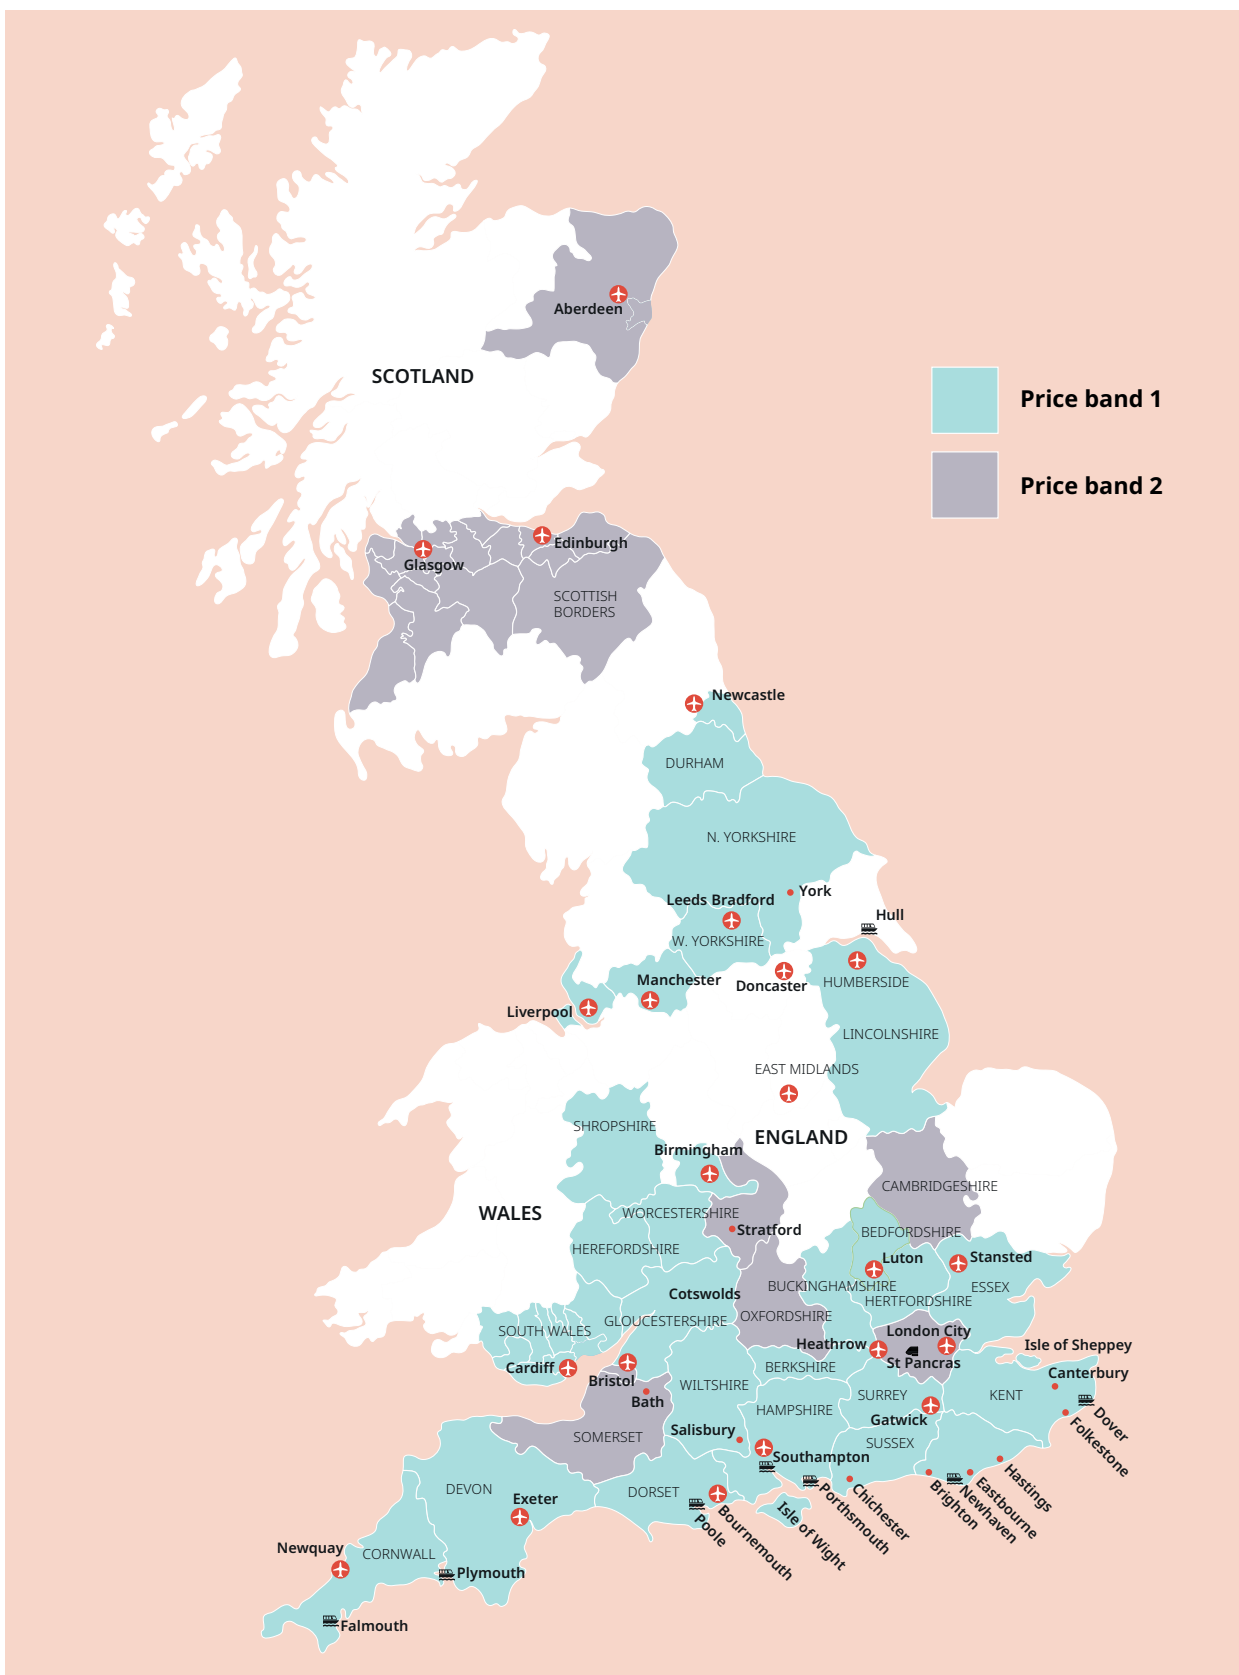

Countries

20 languages
30+ countries worldwide

UK English

UK English

Tower Bridge, London

Cornwall

Classic home tuition language programme

Price Band	15hrs lessons	20hrs lessons	25hrs lessons	30hrs lessons	Extra night full board
1	£1,080	£1,280	£1,480	£1,680	£115
2	£1,195	£1,395	£1,595	£1,795	£125