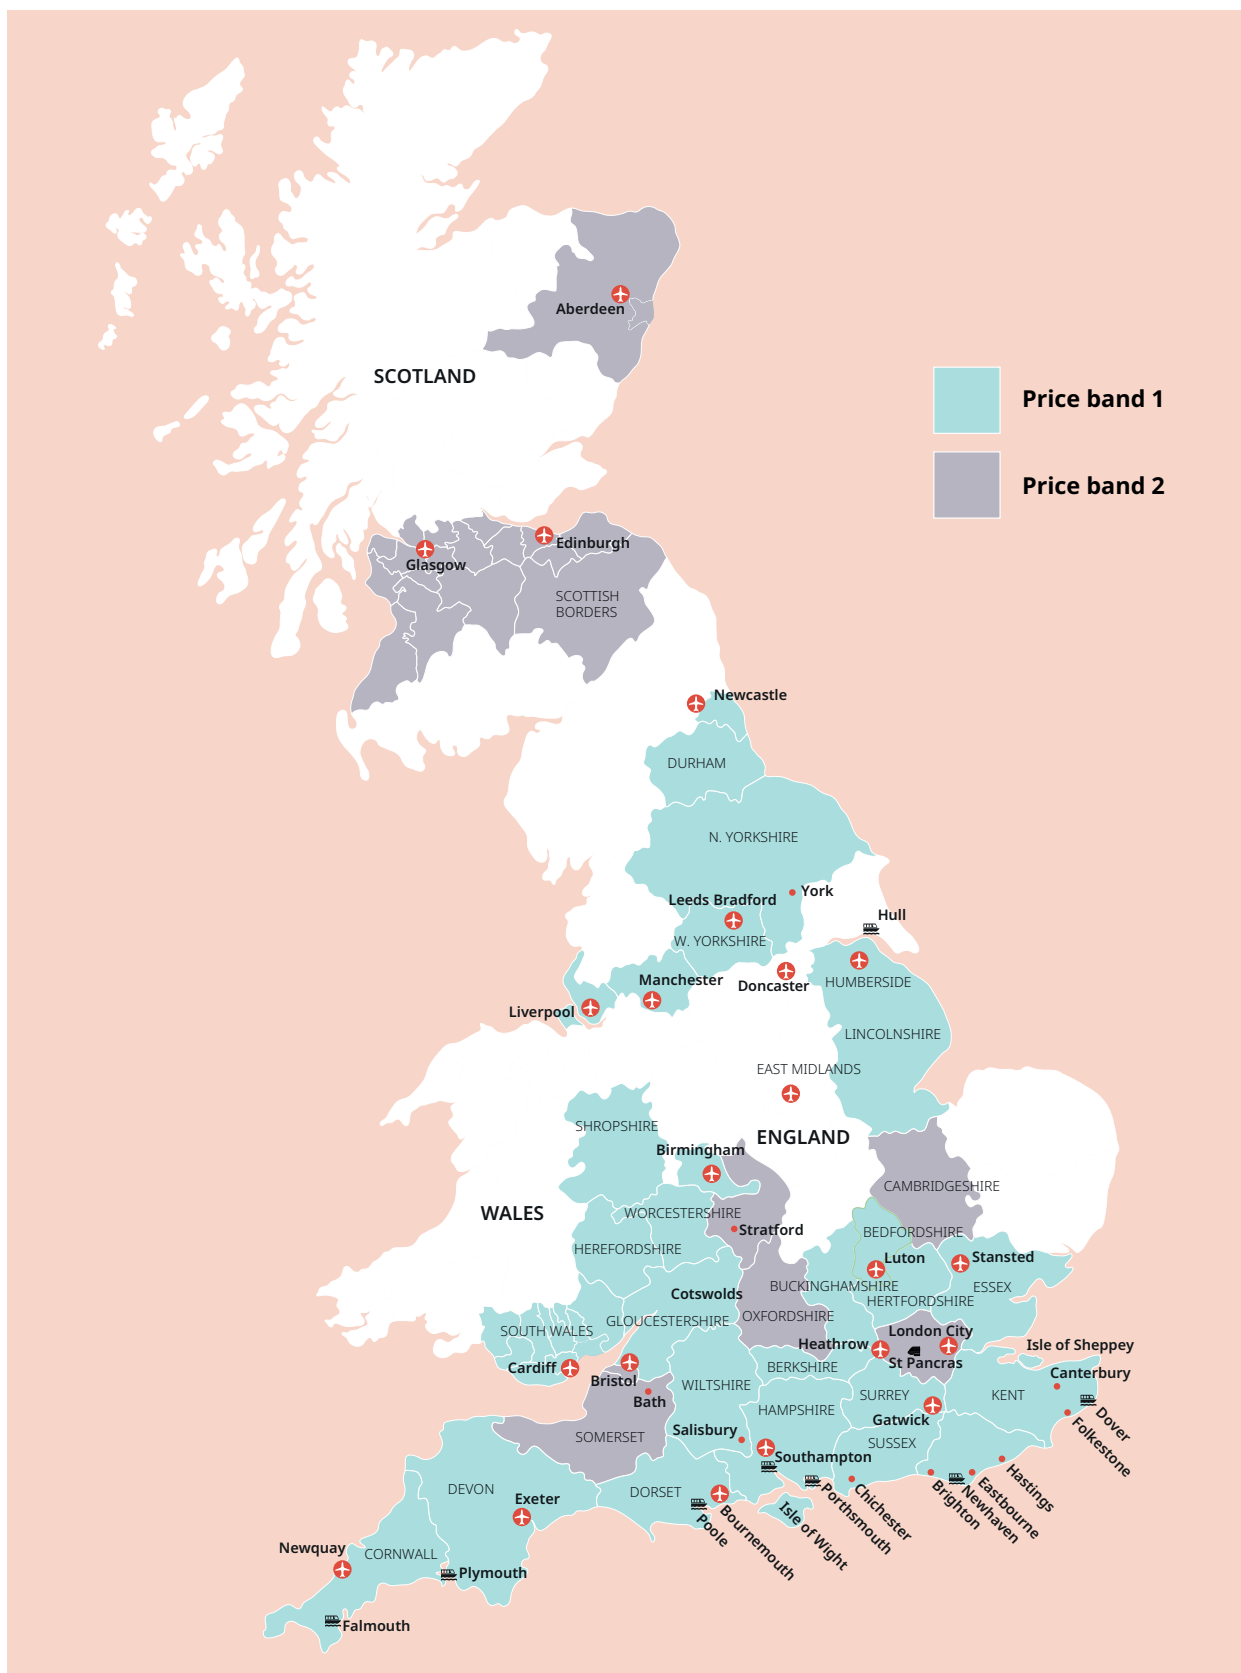

 +55 213 958 08 76

 +86 183 2705 9463

UK English

UK English

Tower Bridge, London

Cornwall

Classic home tuition language programme

Price Band	15hrs lessons	20hrs lessons	25hrs lessons	30hrs lessons	Extra night full board
1	£1,080	£1,280	£1,480	£1,680	£115
2	£1,195	£1,395	£1,595	£1,795	£125