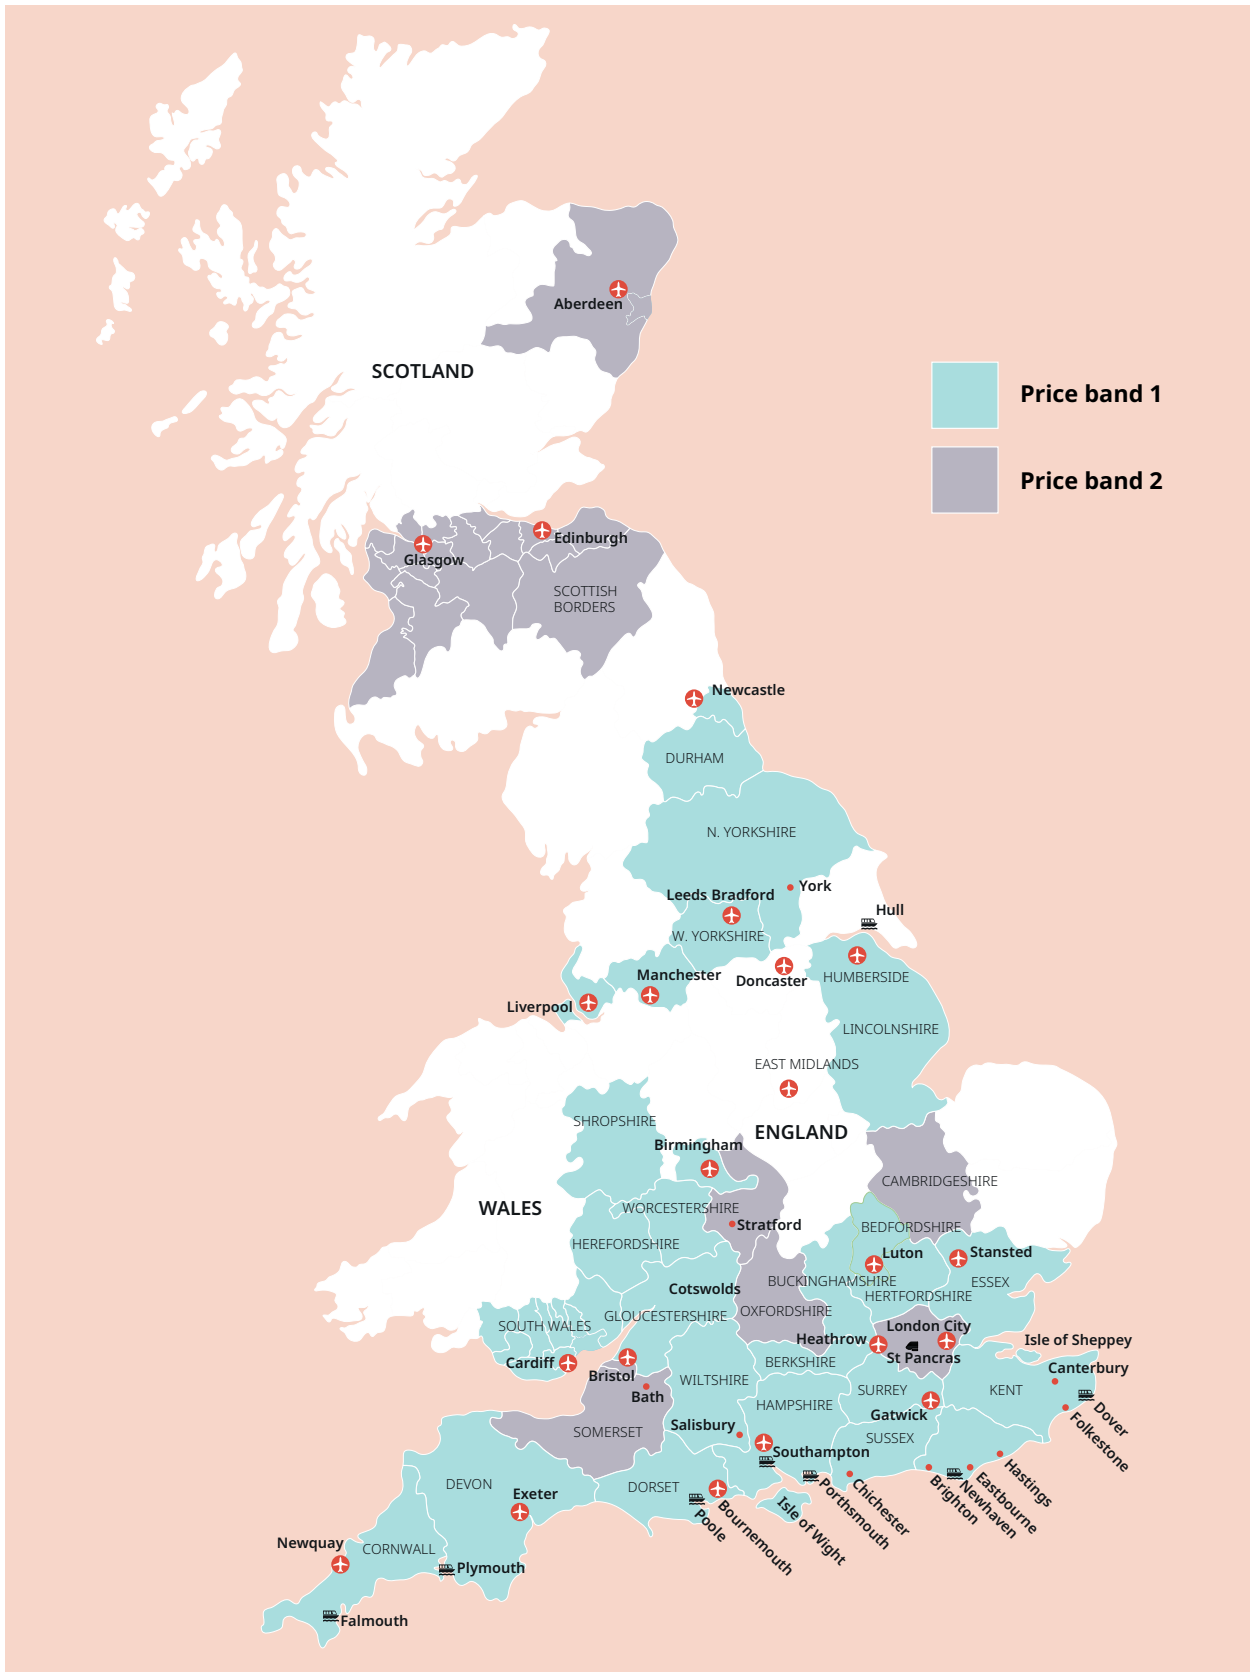

 +55 213 958 08 76

 +86 183 2705 9463

UK English

UK English

Tower Bridge, London

Cornwall

Classic home tuition language programme

Price Band	15hrs lessons	20hrs lessons	25hrs lessons	30hrs lessons	Extra night full board
1	£1,080	£1,280	£1,480	£1,680	£115
2	£1,195	£1,395	£1,595	£1,795	£125