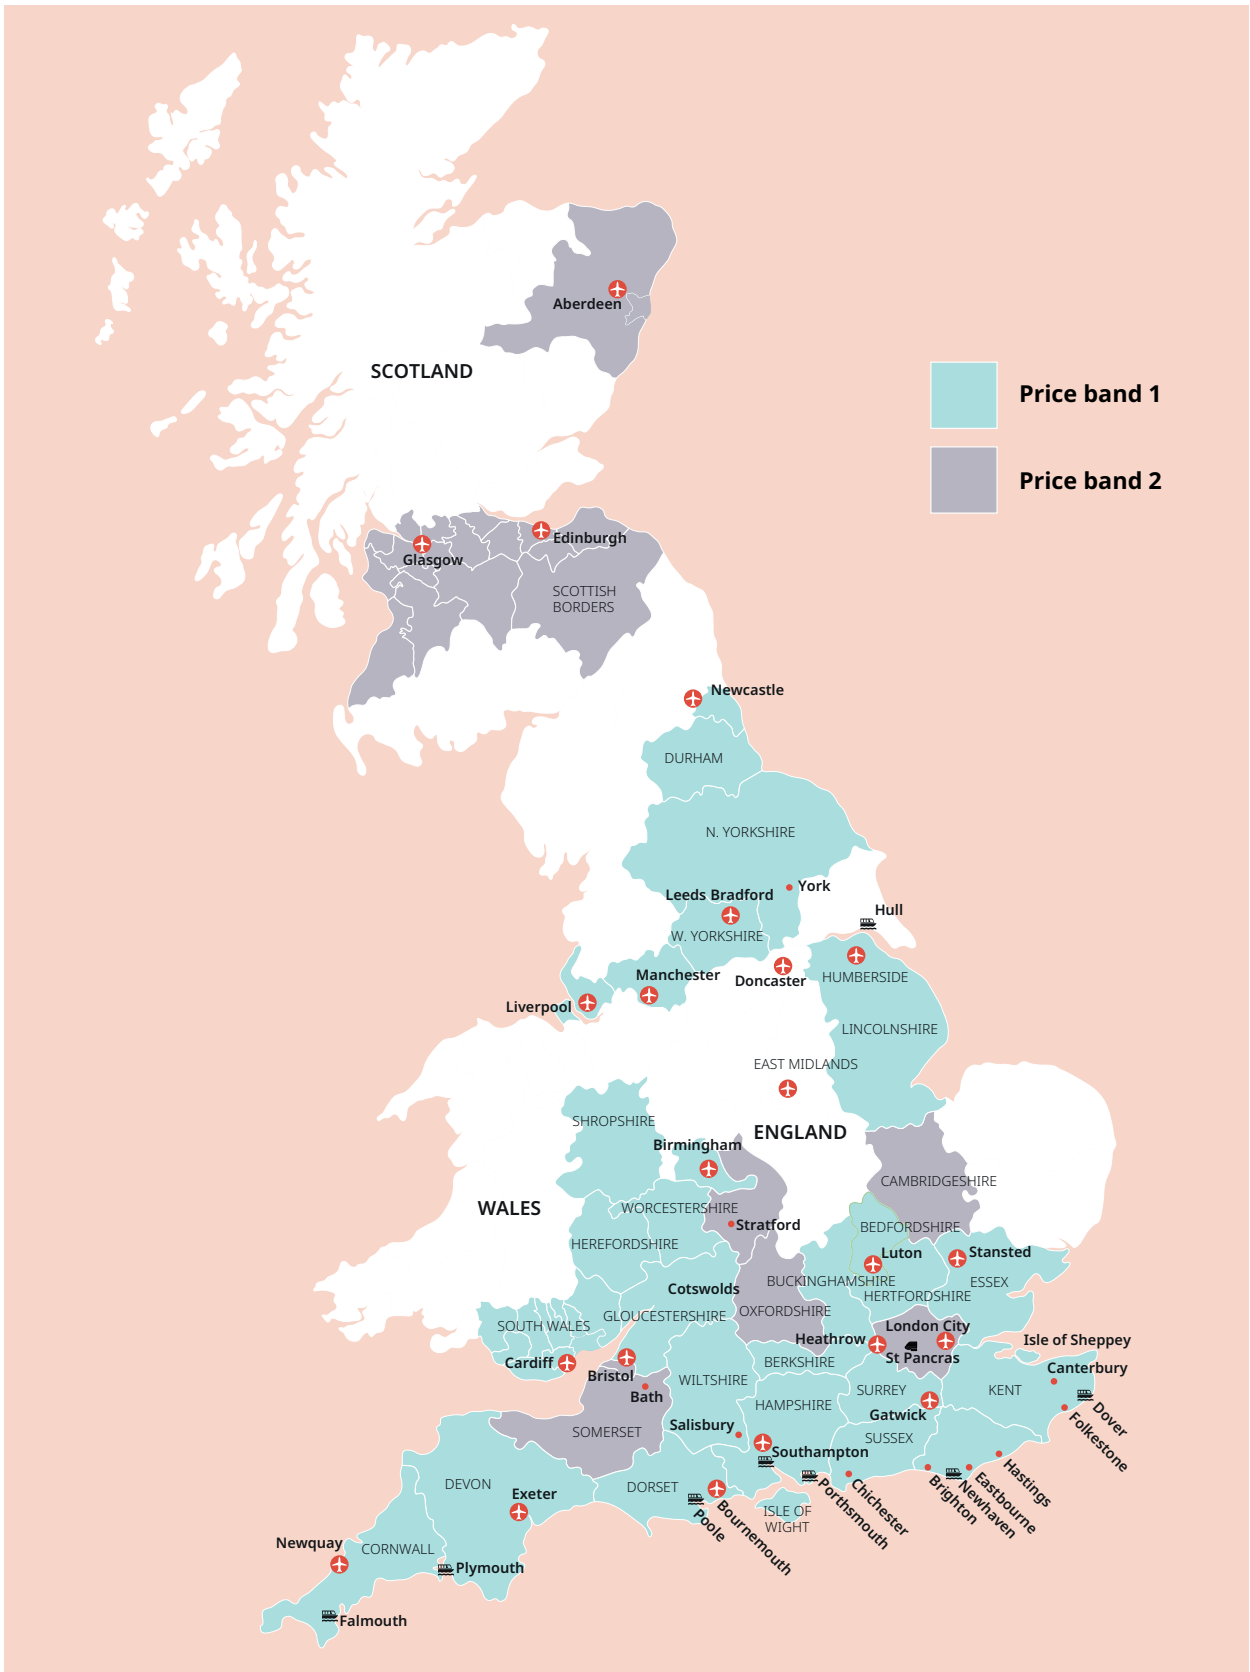

 +55 213 958 08 76

 +86 183 2705 9463

UK English

UK English

Tower Bridge, London

Cornwall

Classic home tuition language programme

Price Band	15hrs lessons	20hrs lessons	25hrs lessons	30hrs lessons	Extra night full board
1	£1,030	£1,220	£1,410	£1,595	£110
2	£1,145	£1,335	£1,525	£1,710	£120