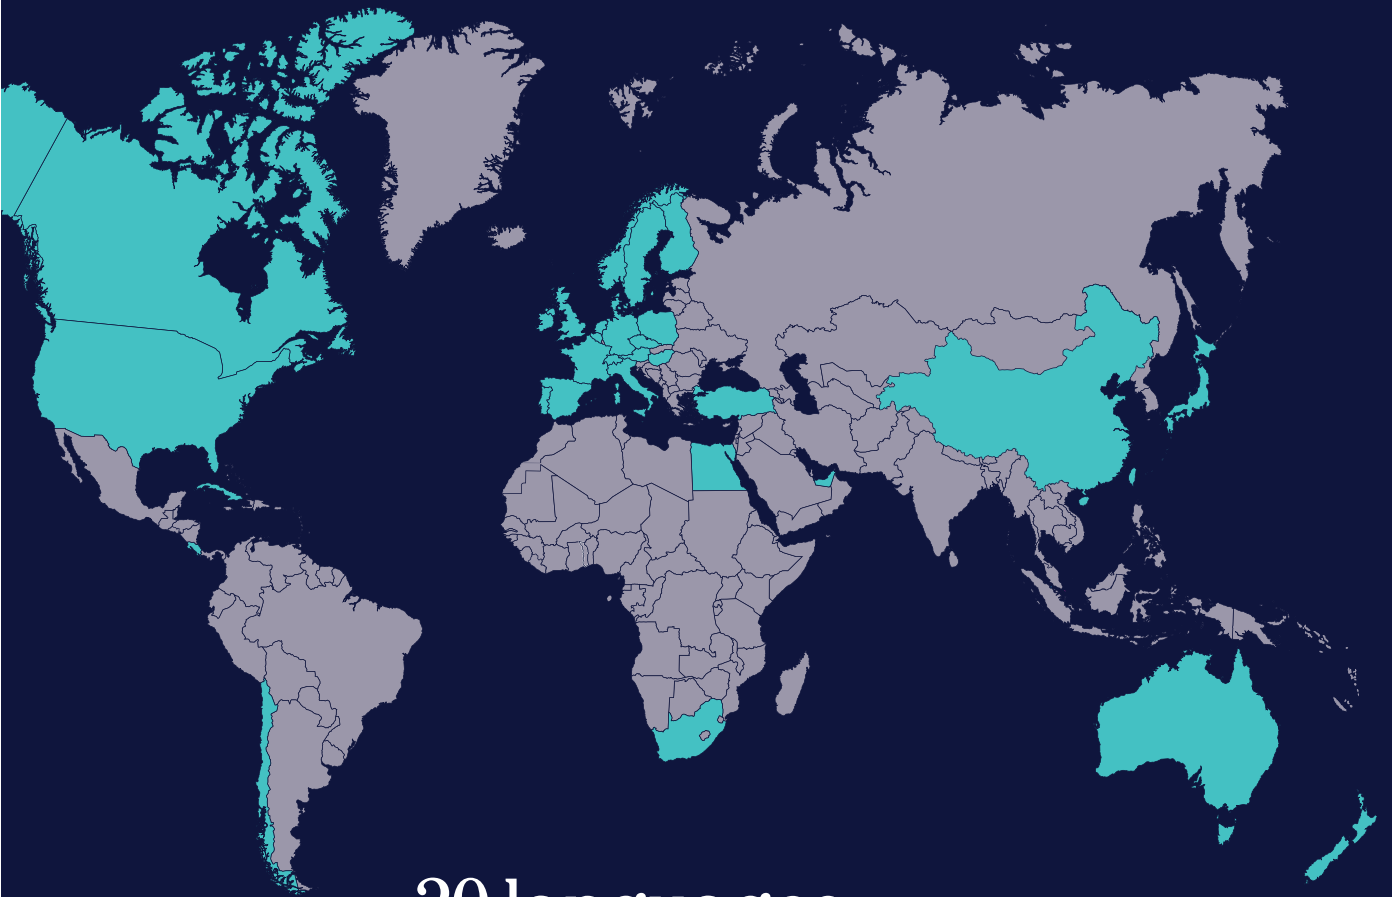

Countries

20 languages
30+ countries worldwide

Book at worldwide lowest price at:
<https://www.languagecourse.net/school-study--live-in-your-teachers-home-lyon.php3>

+1 646 503 18 10
 +31 858880253

+44 330 124 03 17
 +7 4995000466

+34 93 220 38 75
 +46 844 68 36 76

+33 1-78416974
 +47 219 30 570

+41 225 180 700
 +45 898 83 996

+49 221 747 40042
 +39 800 934 127

+43 720116182
 +48 223 988 072

+81 (50) 50507957

+55 213 958 08 76

+86 183 2705 9463